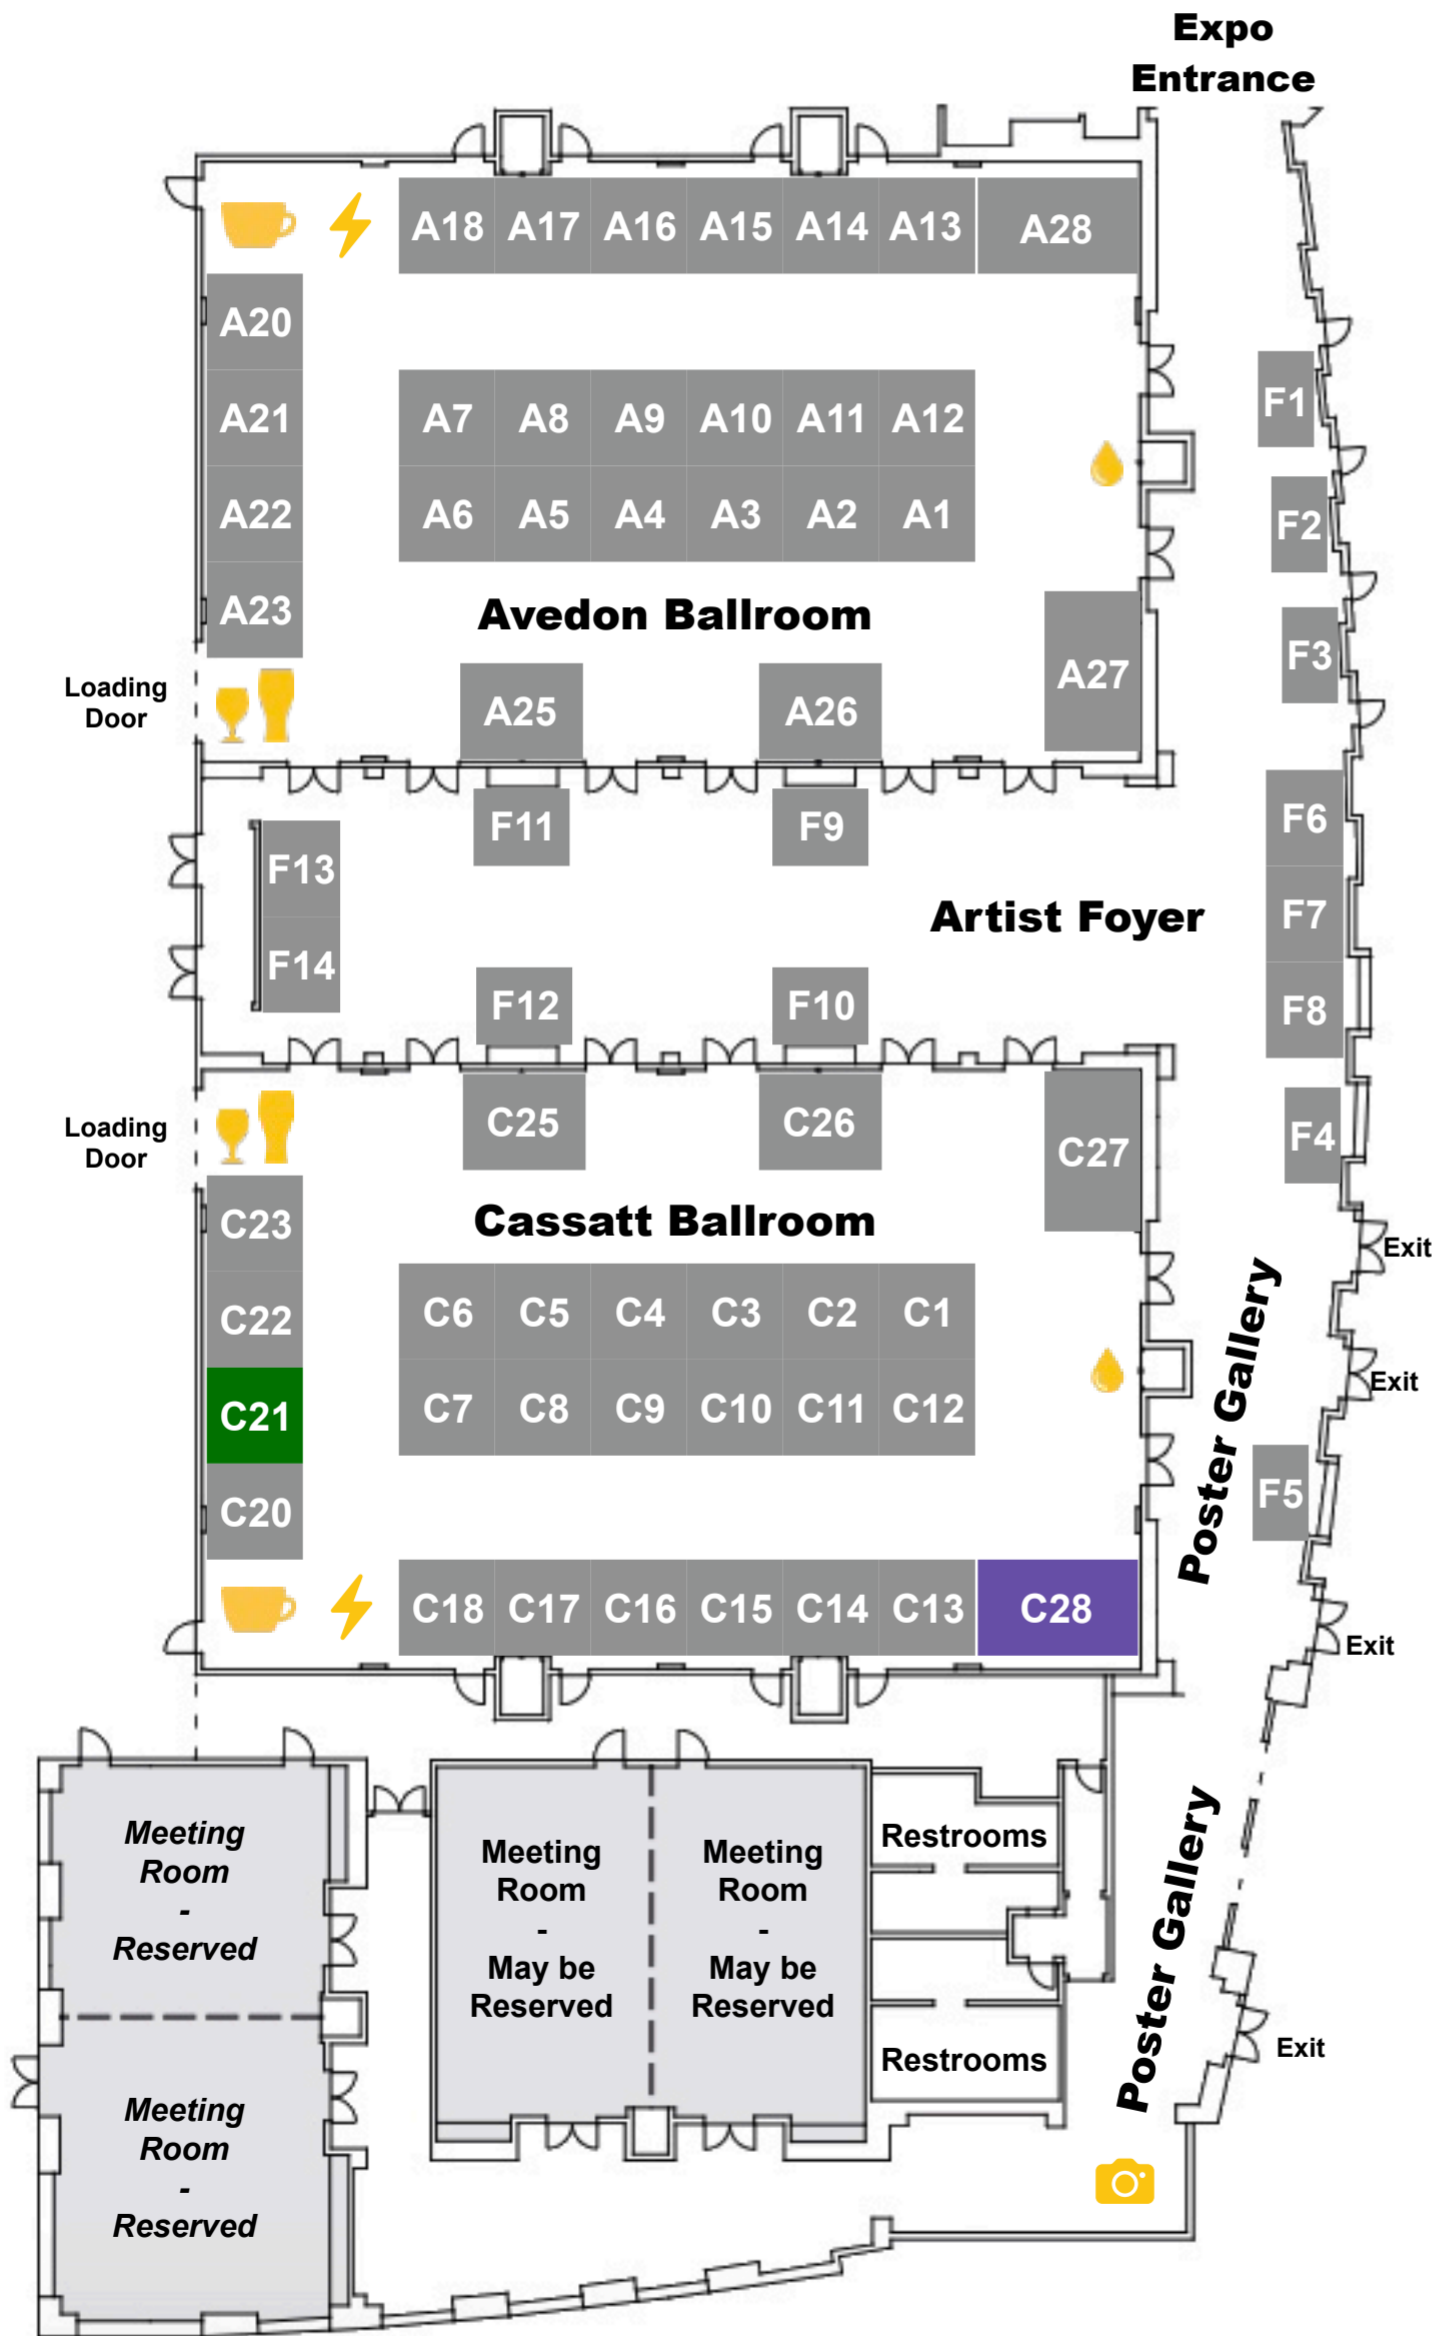

AVAILABLE SFS24 EXHIBITION SPACES

AS OF: 07/03/24 AM

 Available (see color options)

 Unavailable

3-Day Artist Foyer Expo

- \$4,500  10x8 **SOLD OUT**
- \$4,000  10x6 **SOLD OUT**

2-Day Ballroom Expo

- \$5,500  20x10 (1 remaining)
- \$4,000  13x10 **SOLD OUT**
- \$2,500  10x10

3-Day Outdoor Expo*

- \$4,000
-  O1
-  O2
-  O3
-  O4

*Not shown. Located at main entrance of hotel. Not suitable for all vehicles/equipment.

Questions about exhibiting?

Please email any questions about exhibiting or request a bundle or custom invoice to admin@solarfarmsummit.com and we'll be happy to assist!