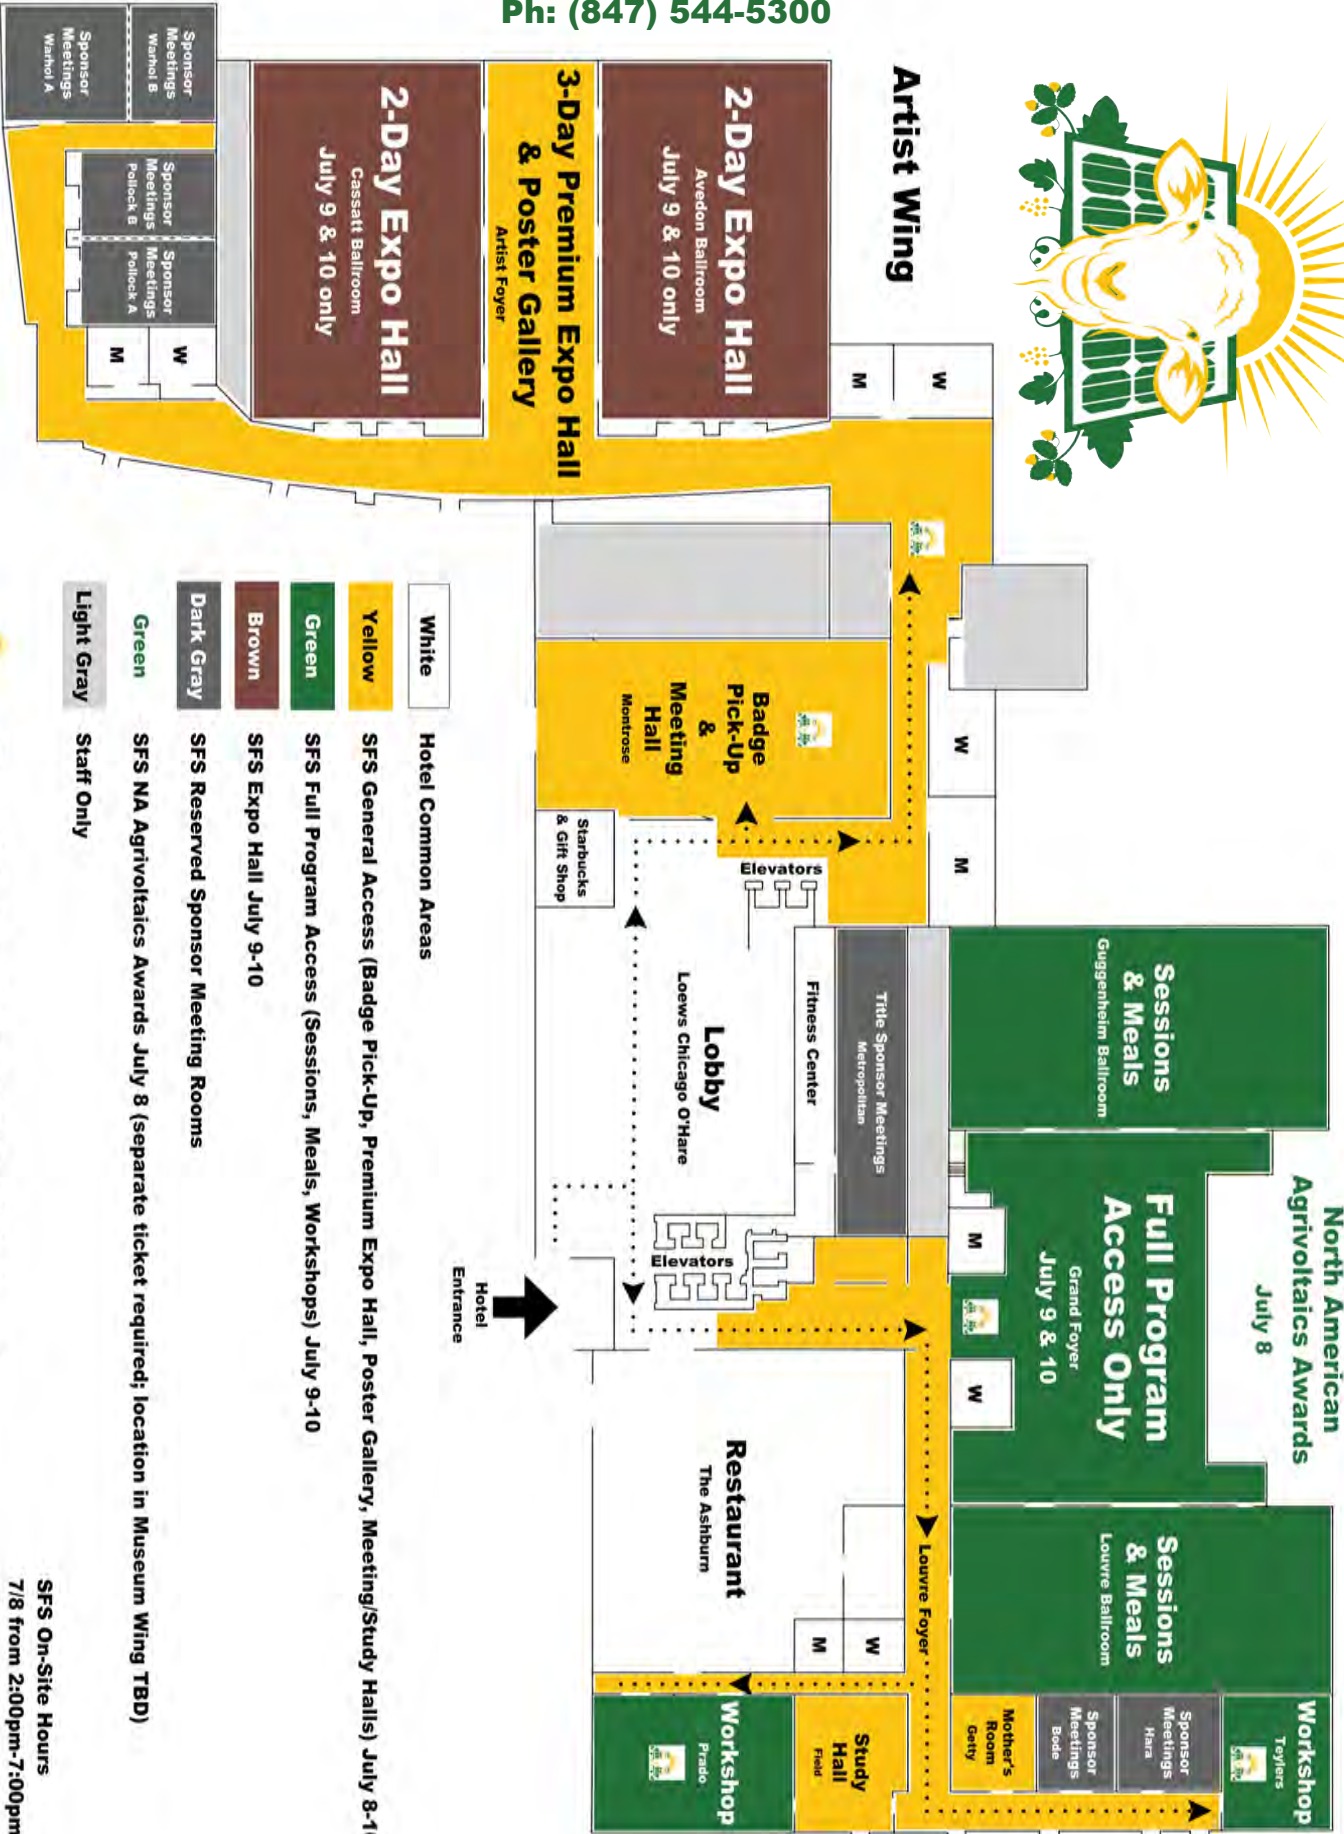

2024 SOLAR FARM SUMMIT VENUE MAP

Loews Chicago O'Hare Hotel | 5300 N River Rd, Rosemont, IL 60018

Ph: (847) 544-5300

Loews Chicago O'Hare Hotel
July 8, 9 & 10

Museum Wing

- White** Hotel Common Areas
- Yellow** SFS General Access (Badge Pick-Up, Premium Expo Hall, Poster Gallery, Meeting/Study Halls) July 8-10
- Green** SFS Full Program Access (Sessions, Meals, Workshops) July 9-10
- Brown** SFS Expo Hall July 9-10
- Dark Gray** SFS Reserved Sponsor Meeting Rooms
- Green** SFS NA Agrivoltaics Awards July 8 (separate ticket required; location in Museum Wing TBD)
- Light Gray** Staff Only

SFS On-Site Hours
 7/8 from 2:00pm-7:00pm
 7/9 from 7:15am-7:00pm
 7/10 from 7:15am-5:30pm