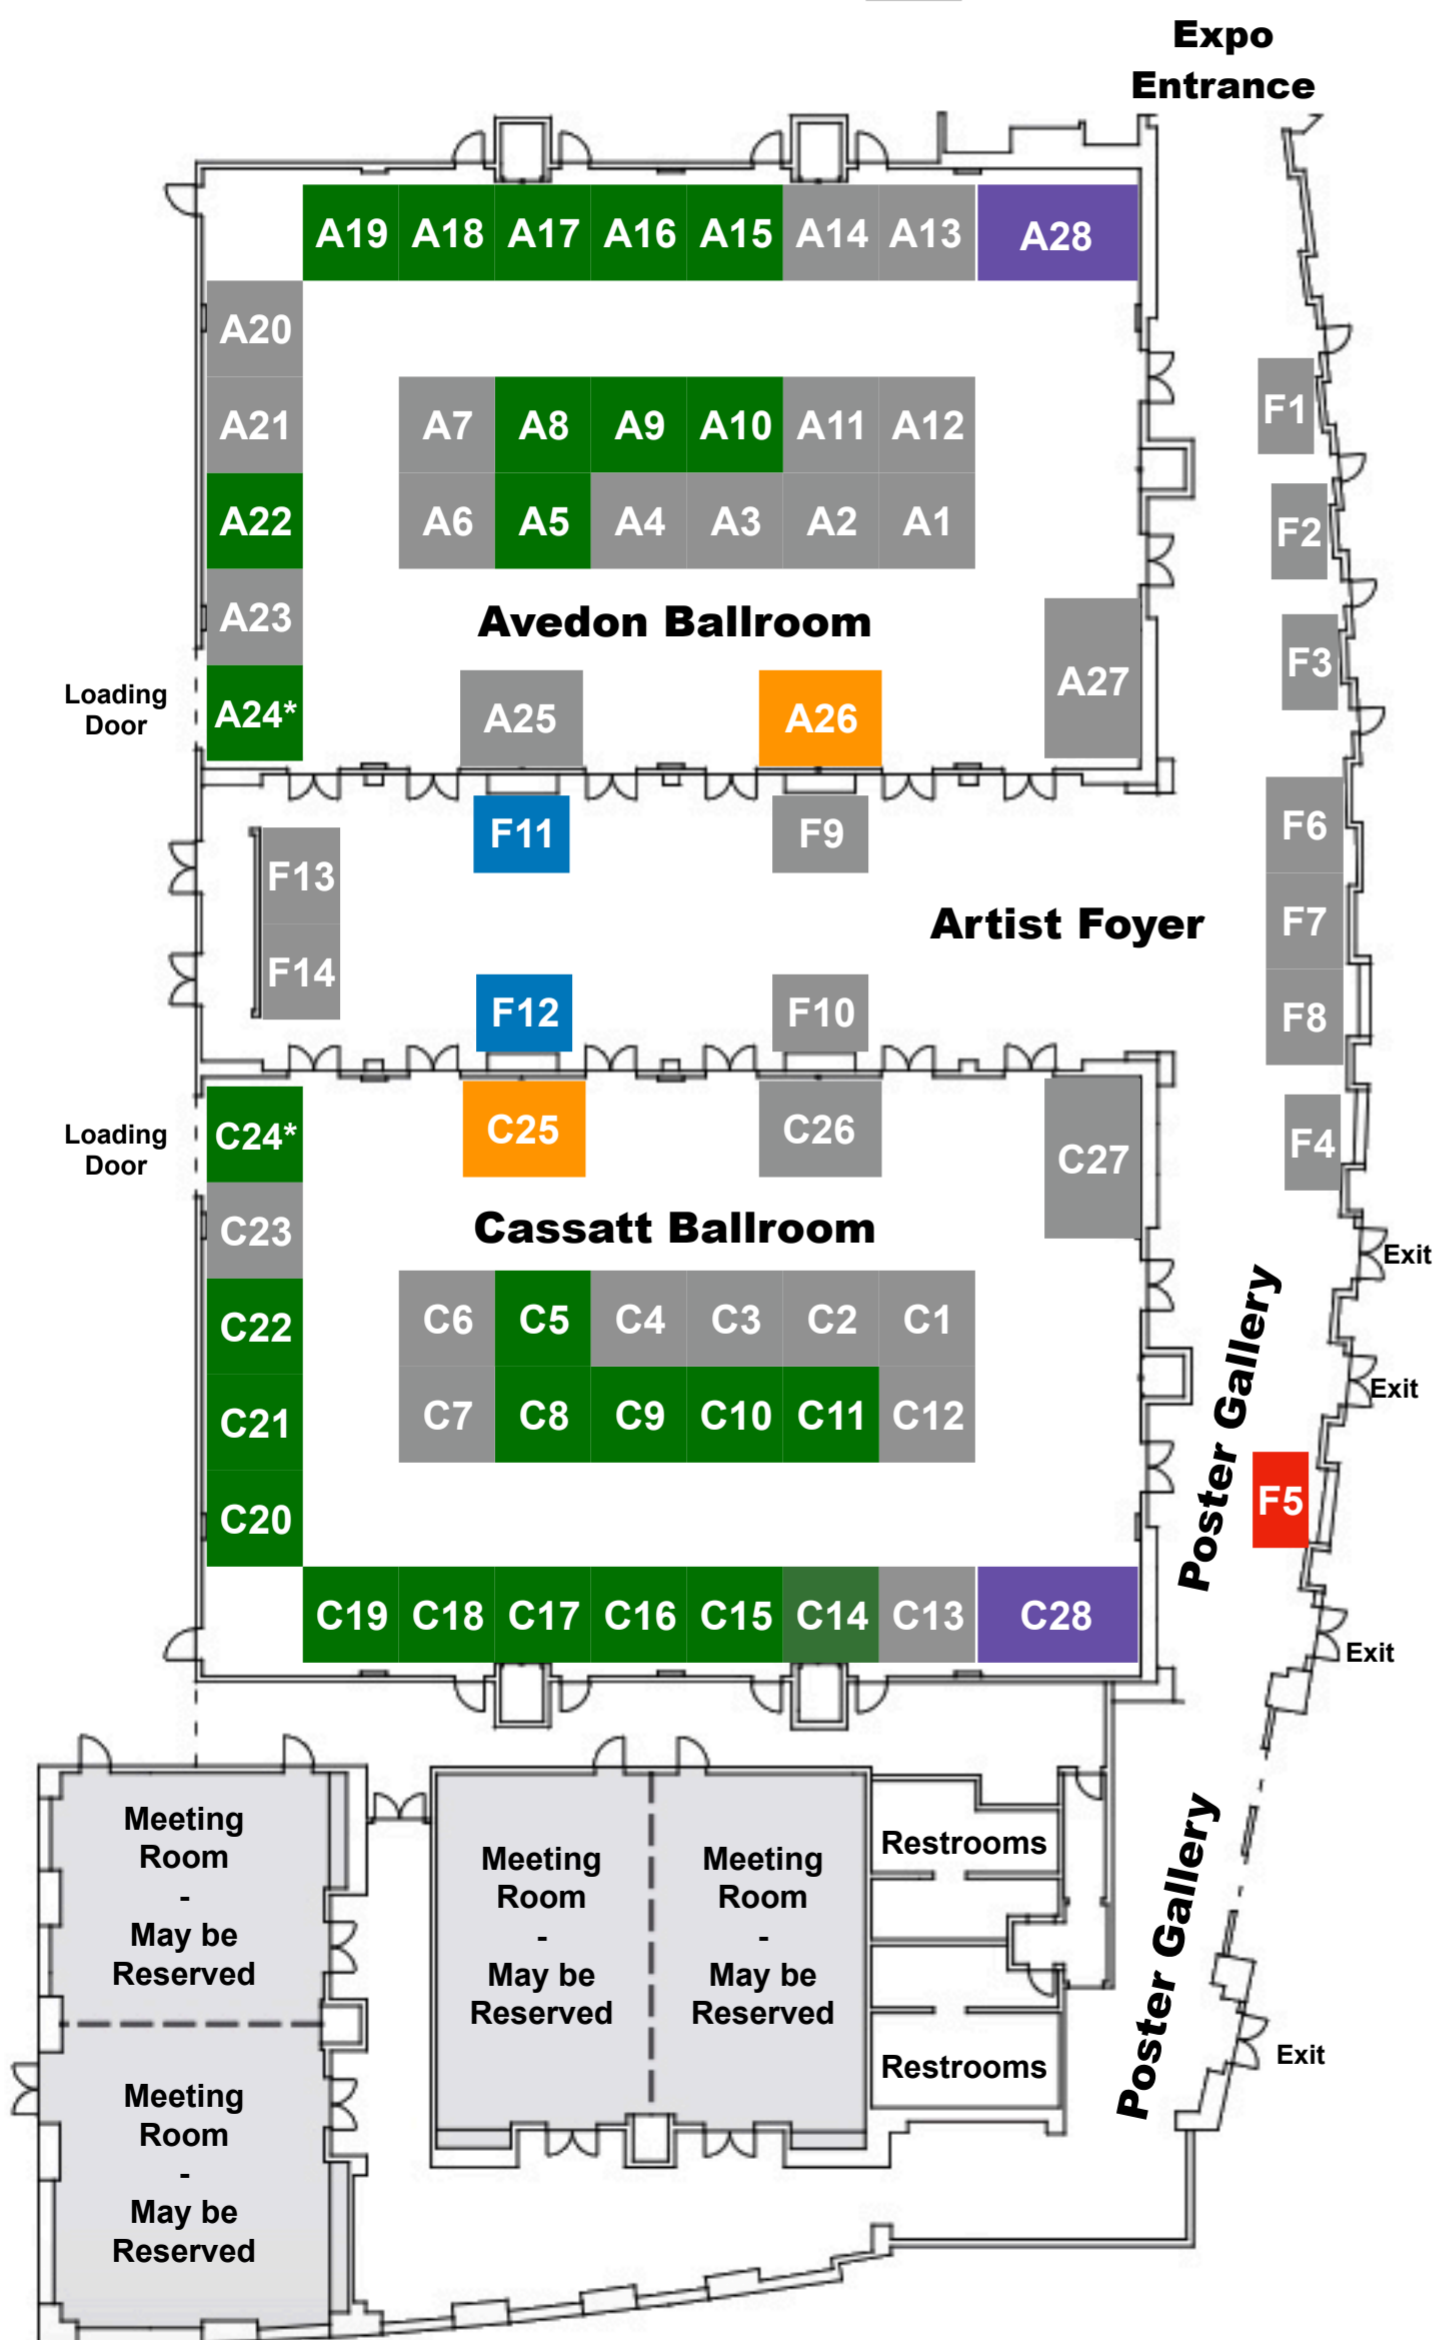

AVAILABLE SFS24 EXHIBITION SPACES

AS OF: 04/25/24 AM

 Available (see color options)

 Unavailable

3-Day Artist Foyer Expo

\$4,500  10x8

\$4,000  10x6

2-Day Ballroom Expo

\$5,500  20x10

\$4,000  13x10

\$2,500  10x10

*A24 & C24 set up after load in is complete.

3-Day Outdoor Expo**

\$4,000

**Not shown. Located at main entrance.
Not suitable for all vehicles/equipment.

Questions about exhibiting?