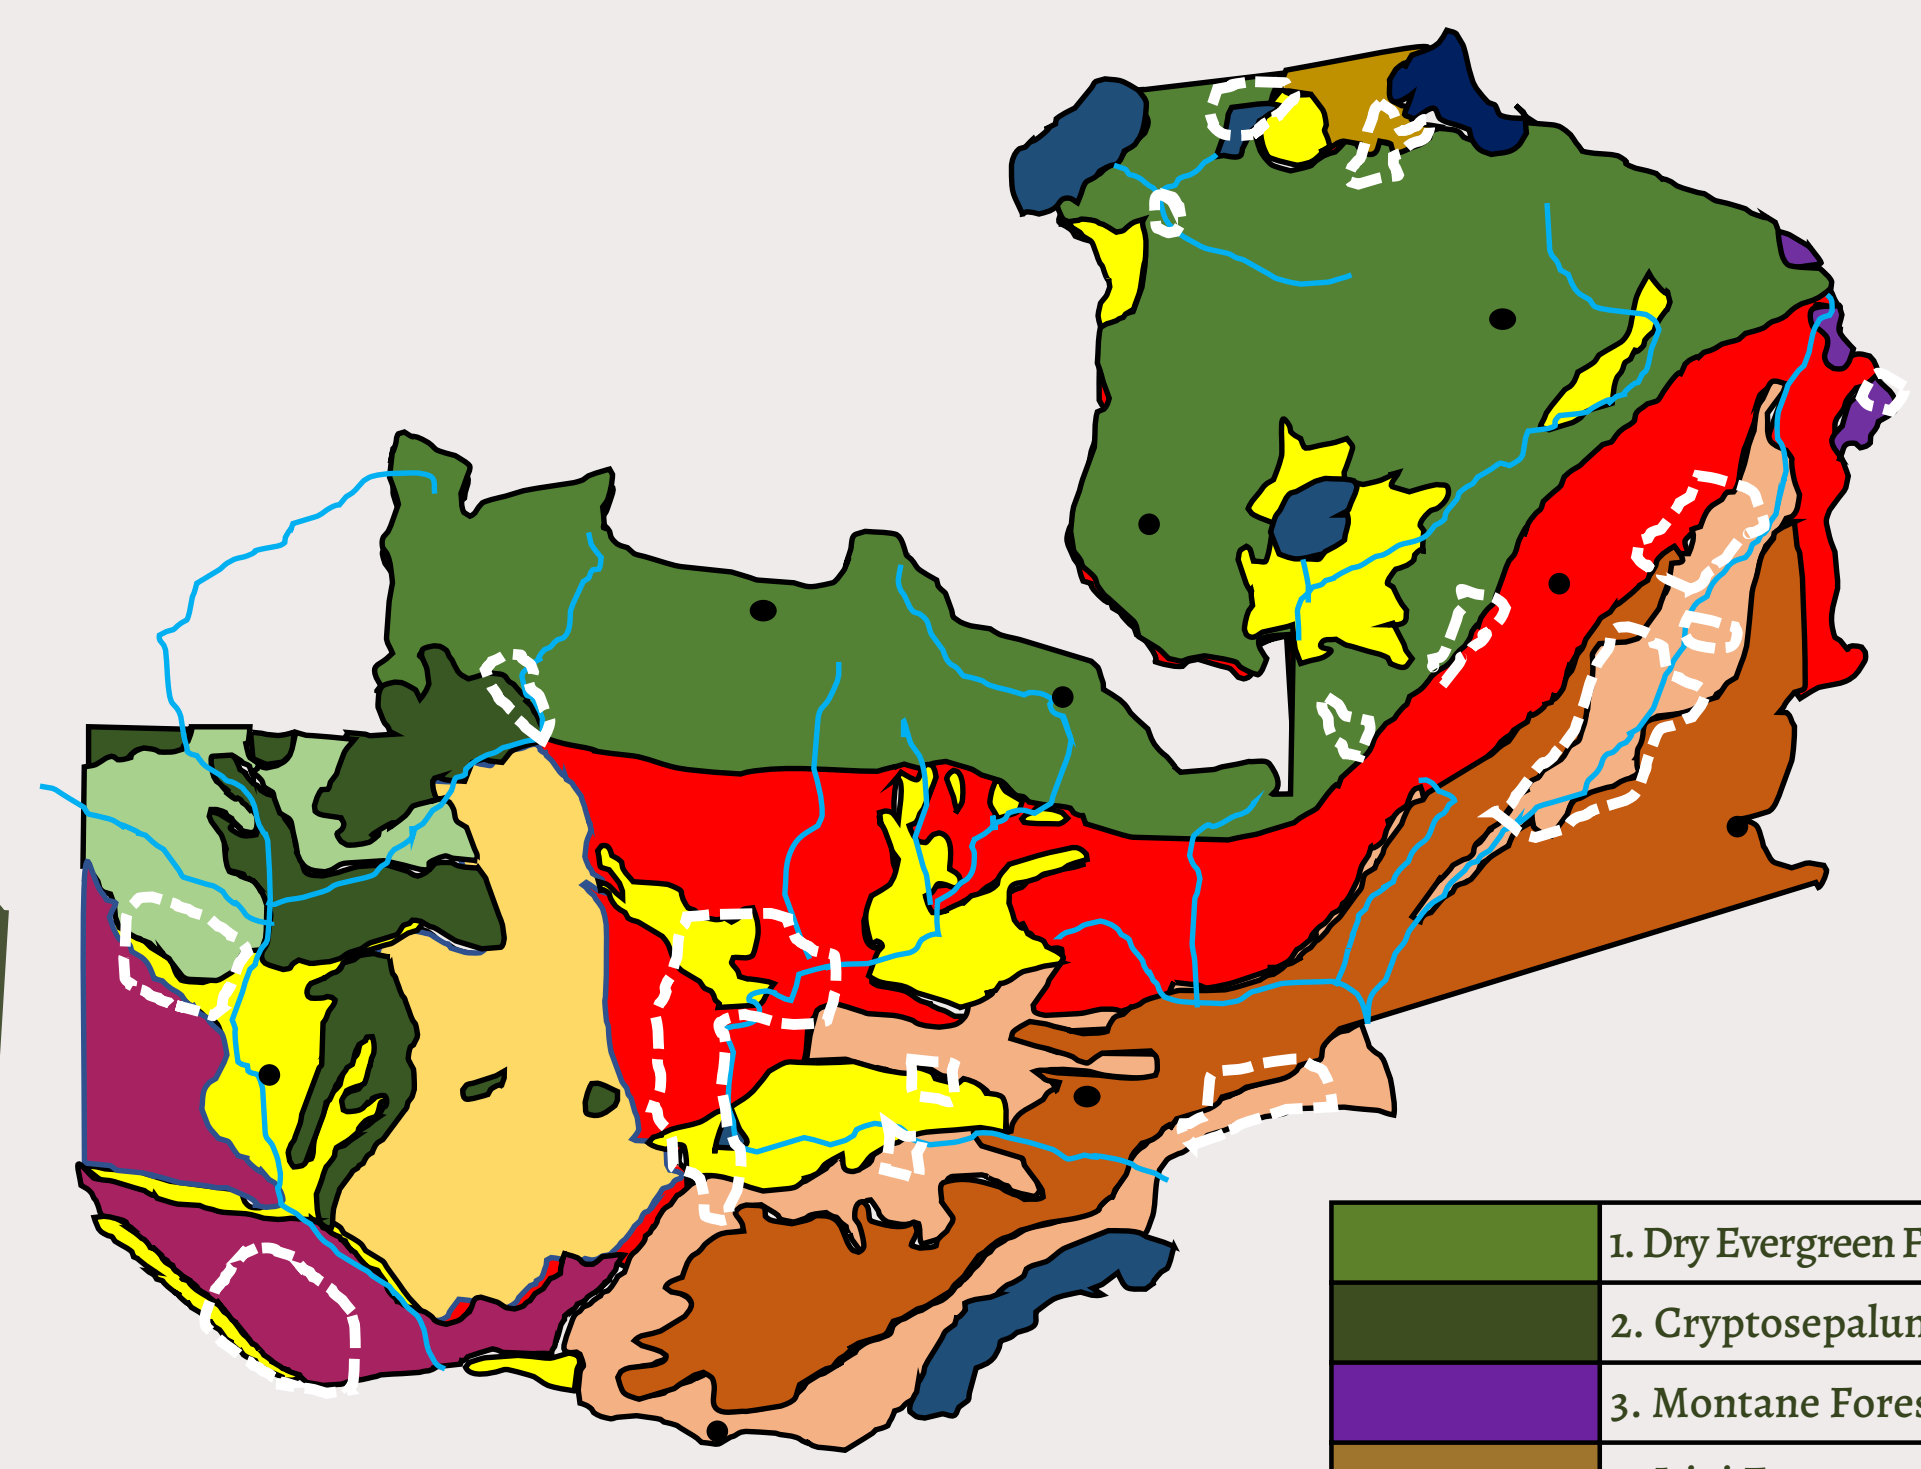

# CHIFWEMA ARBORETUM MAP

	1. Dry Evergreen Forest and Wet Miombo Woodland
	2. Cryptosepalum Forest
	3. Montane Forest
	4. Itigi Forest
	5. Baikiaea Forest
	6. Dry Miombo Woodland
	7. Munga Woodland
	8. Valley Savannah and Mopane Woodland
	9. Western Kalahari Grassland
	10. Floodplain Grassland
	Lakes
	Major Rivers
	Cities and Provincial Centres
	National Parks

## ZAMBIAN VEGETATION GROUPS