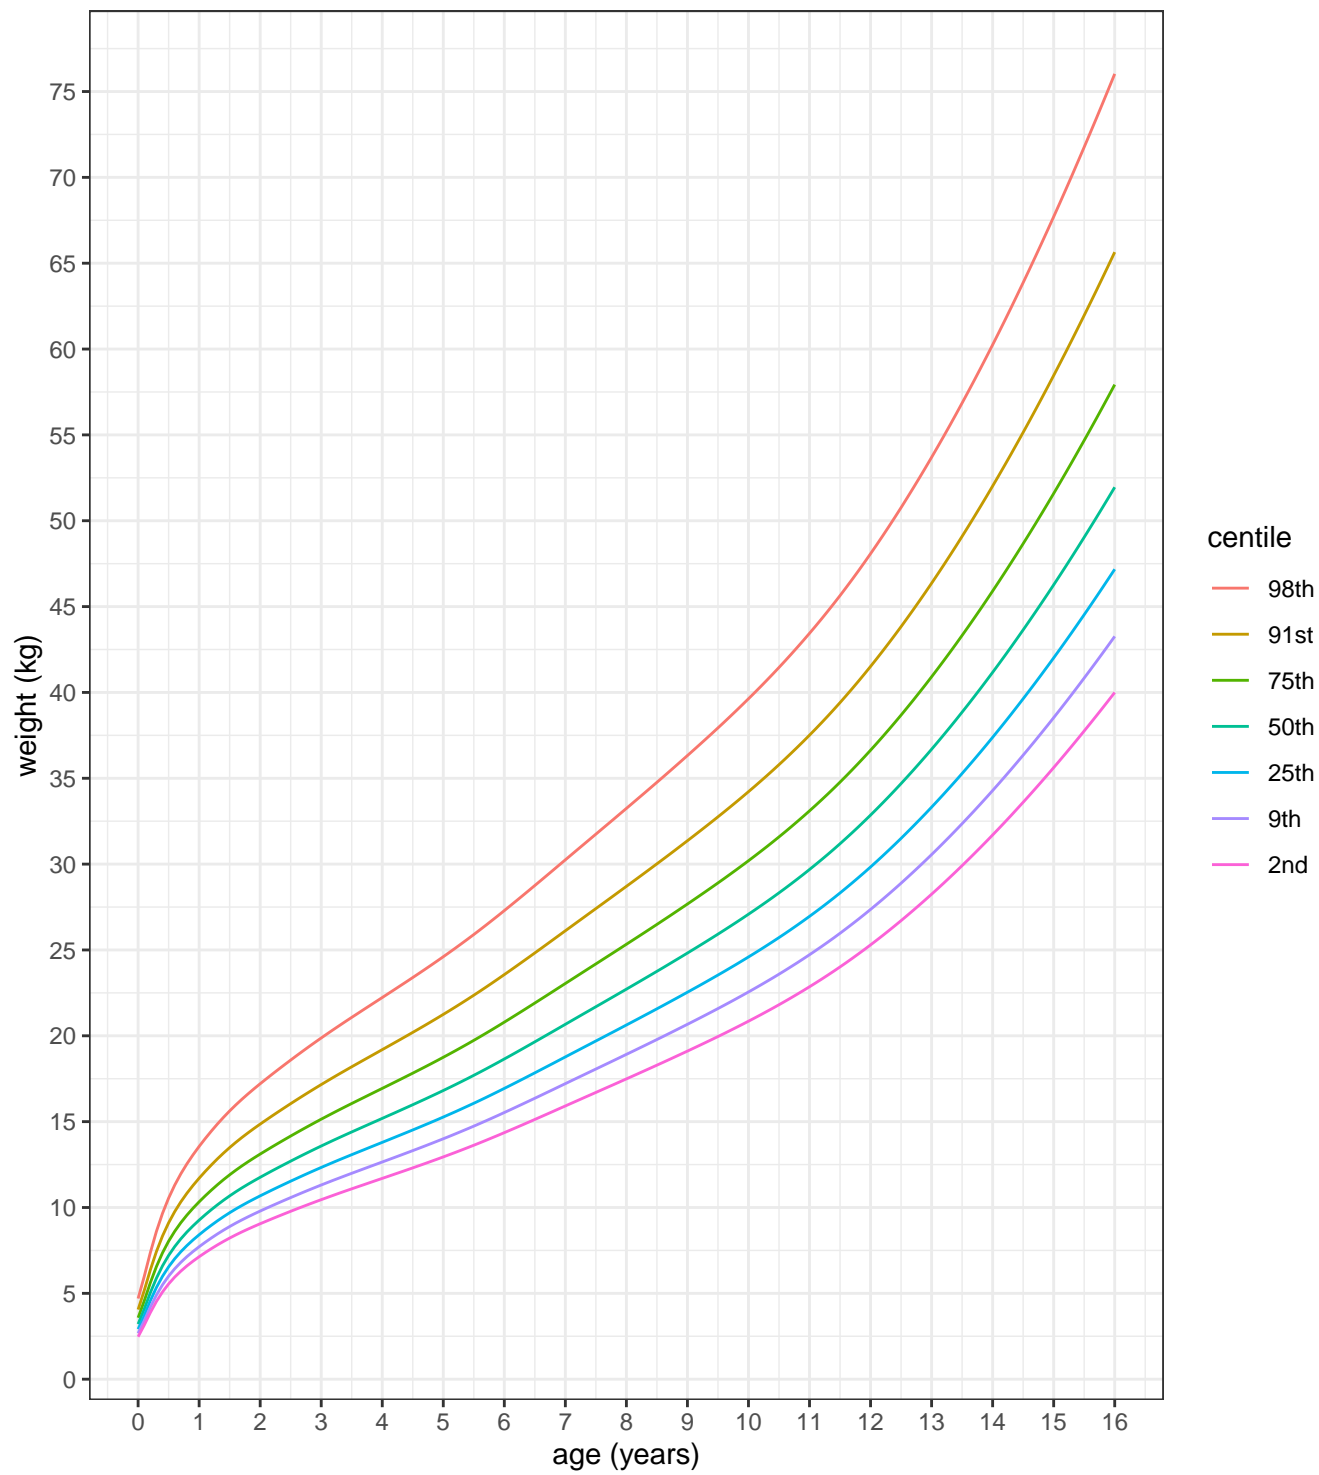

female height 0–16 years

female weight 0–16 years

female head circumference 0–16 years

male height 0–16 years

male weight 0–16 years

male head circumference 0–16 years

female height 0–4 years

female weight 0–4 years

female head circumference 0–4 years

male height 0–4 years

male weight 0–4 years

male head circumference 0–4 years