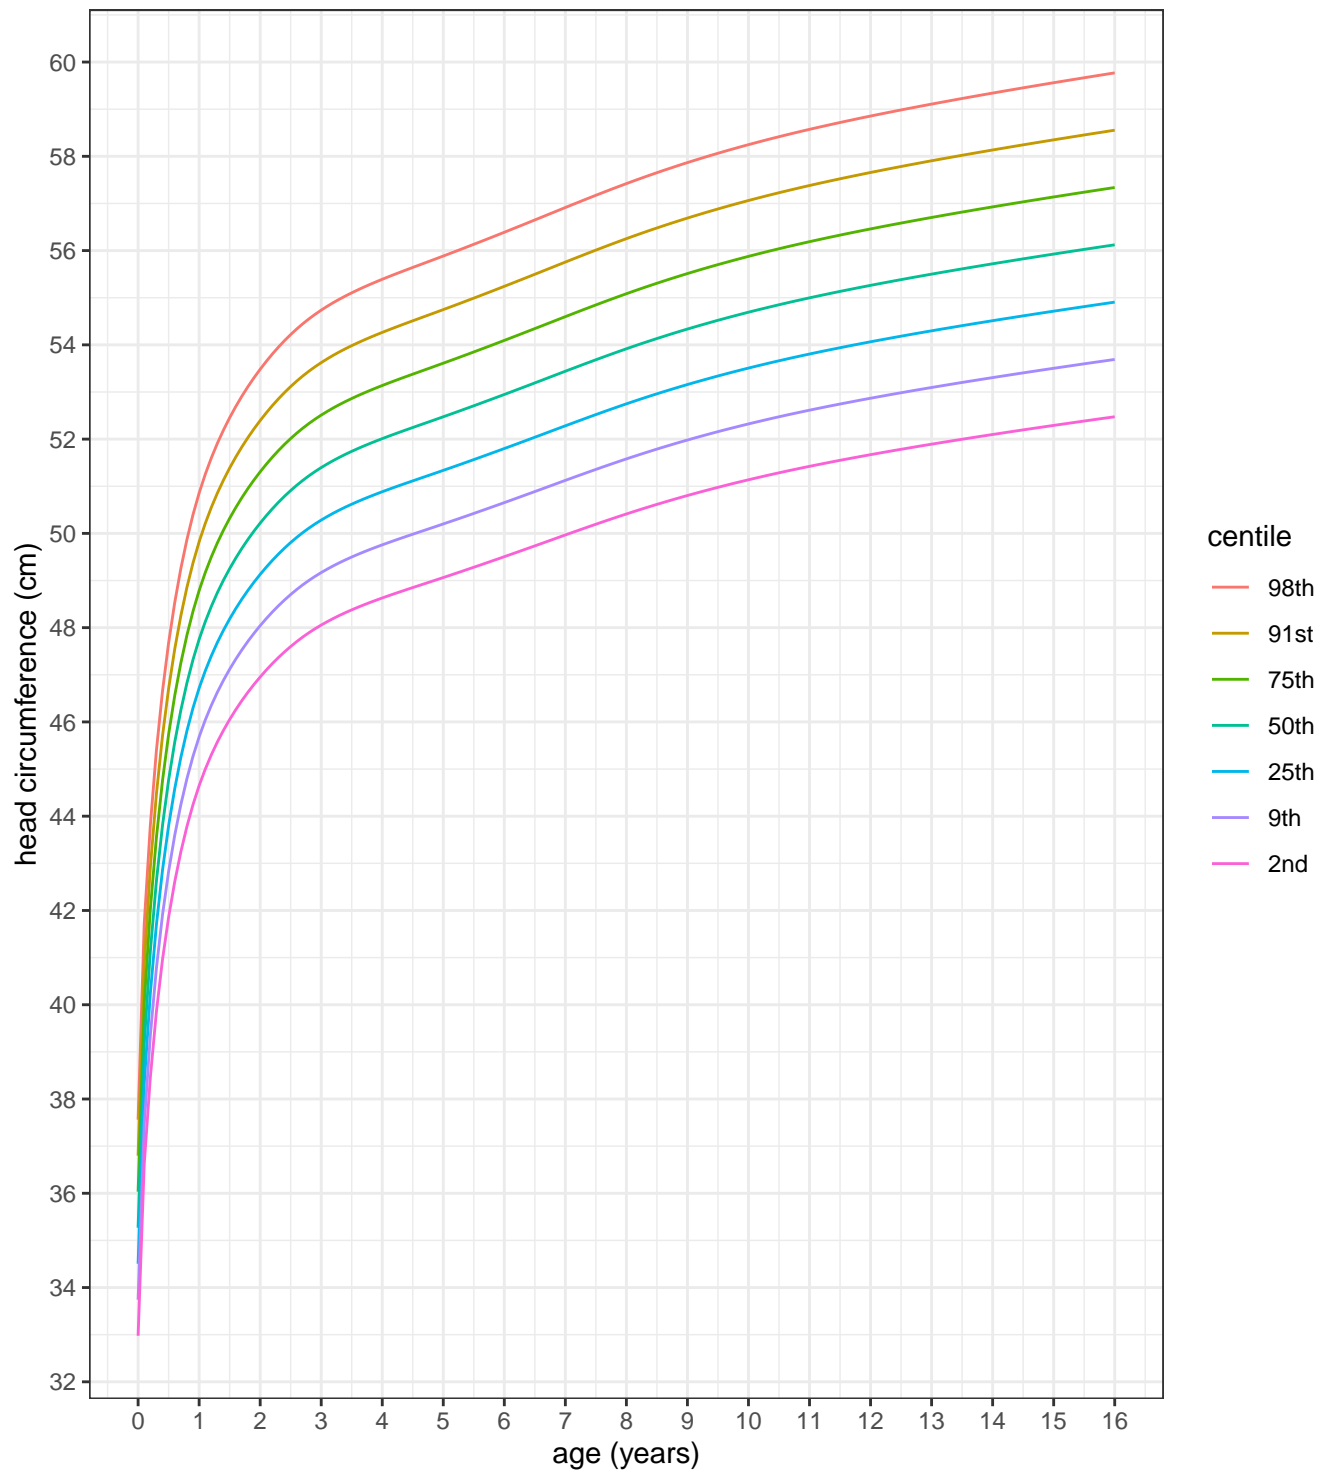

female height 0–16 years

female weight 0–16 years

female head circumference 0–16 years

male height 0–16 years

male weight 0–16 years

male head circumference 0–16 years

female height 0–4 years

female weight 0–4 years

female head circumference 0–4 years

male height 0–4 years

male weight 0–4 years

male head circumference 0–4 years