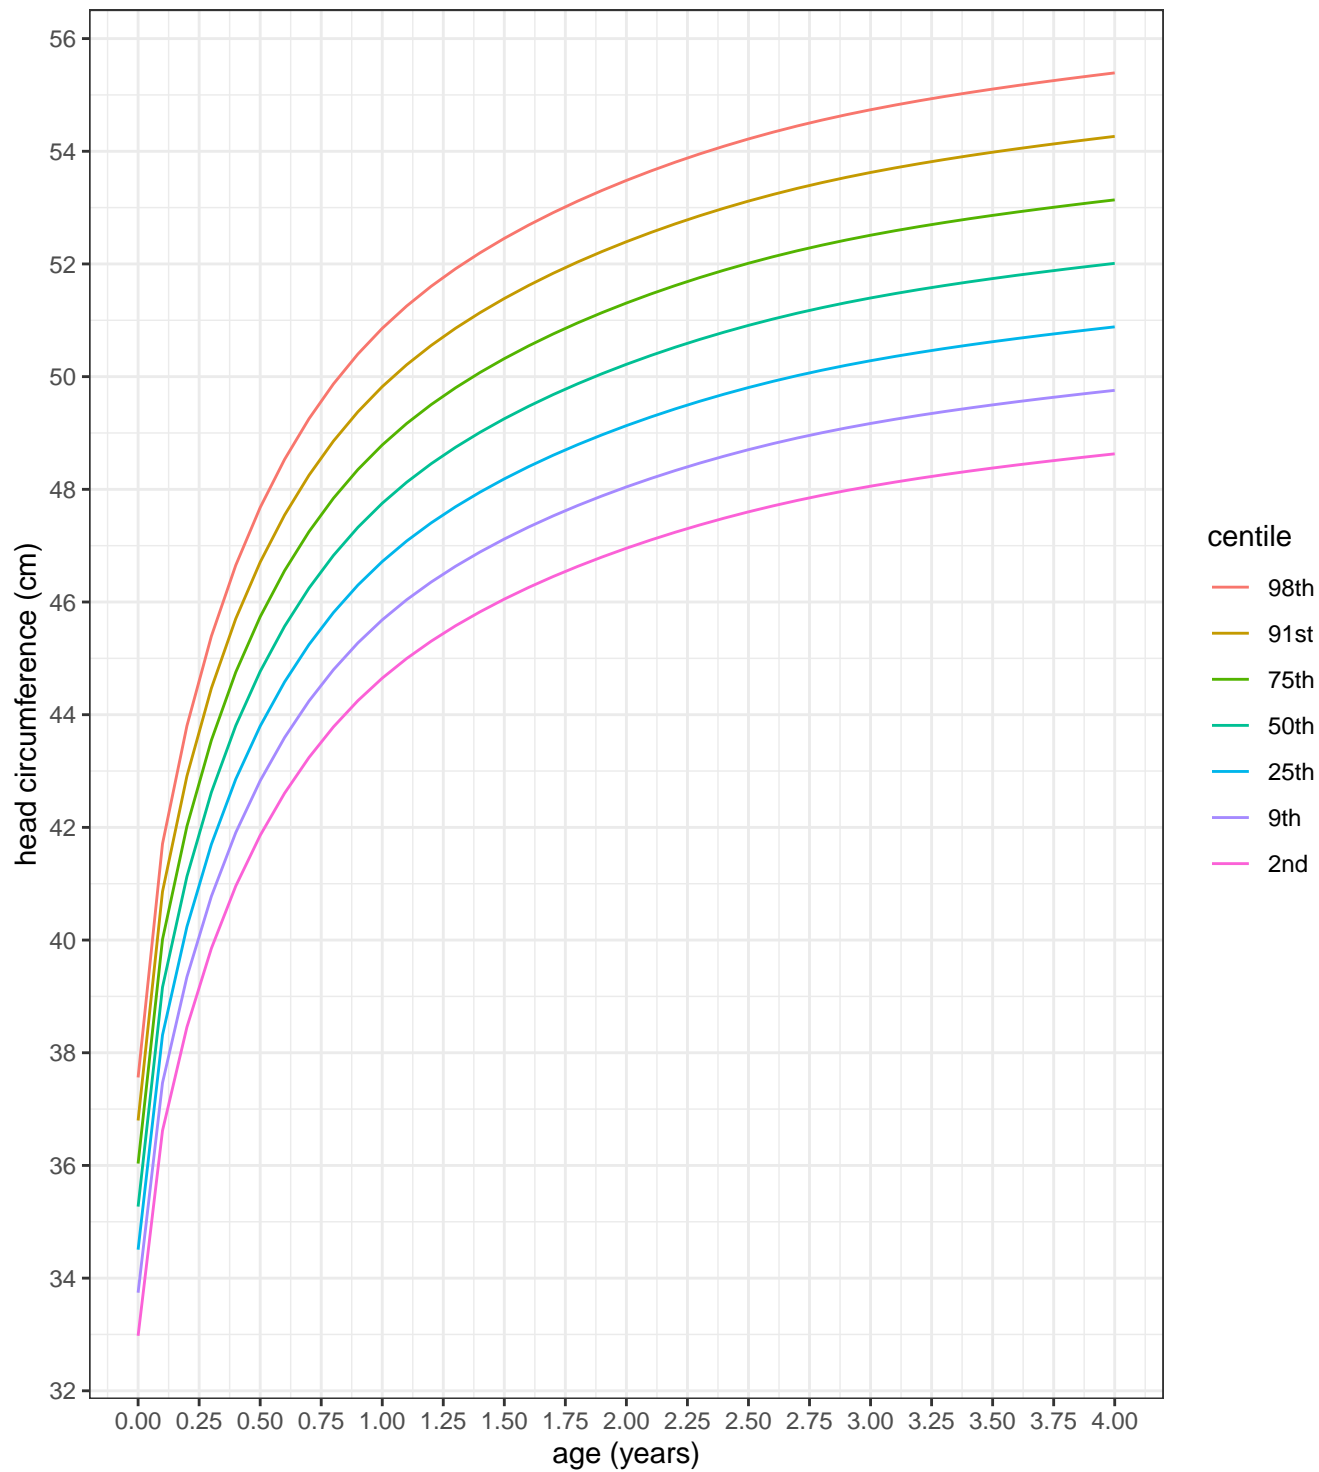

female height 0–16 years

female weight 0–16 years

female head circumference 0–16 years

male height 0–16 years

male weight 0–16 years

male head circumference 0–16 years

female height 0–4 years

female weight 0–4 years

female head circumference 0–4 years

male height 0–4 years

male weight 0–4 years

male head circumference 0–4 years