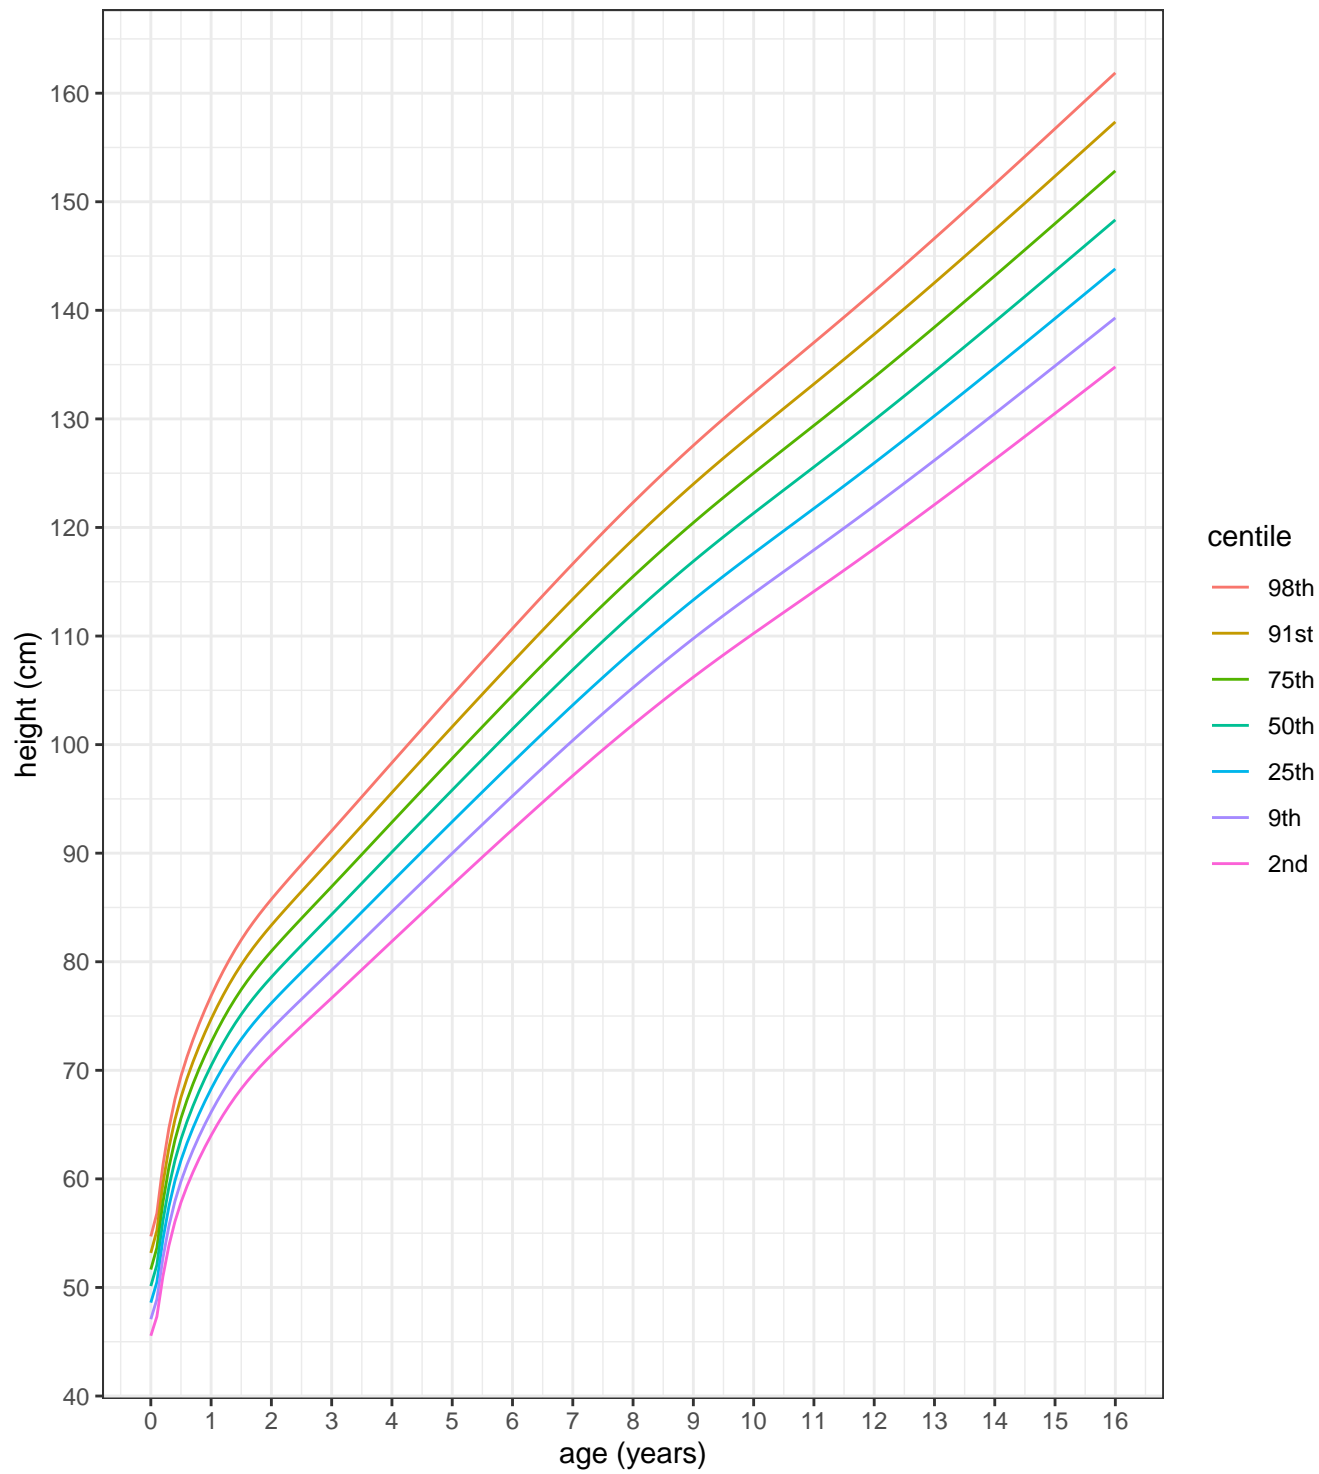

female height 0–16 years

female weight 0–16 years

female head circumference 0–16 years

male height 0–16 years

male weight 0–16 years

male head circumference 0–16 years

female height 0–4 years

female weight 0–4 years

female head circumference 0–4 years

male height 0–4 years

male weight 0–4 years

male head circumference 0–4 years