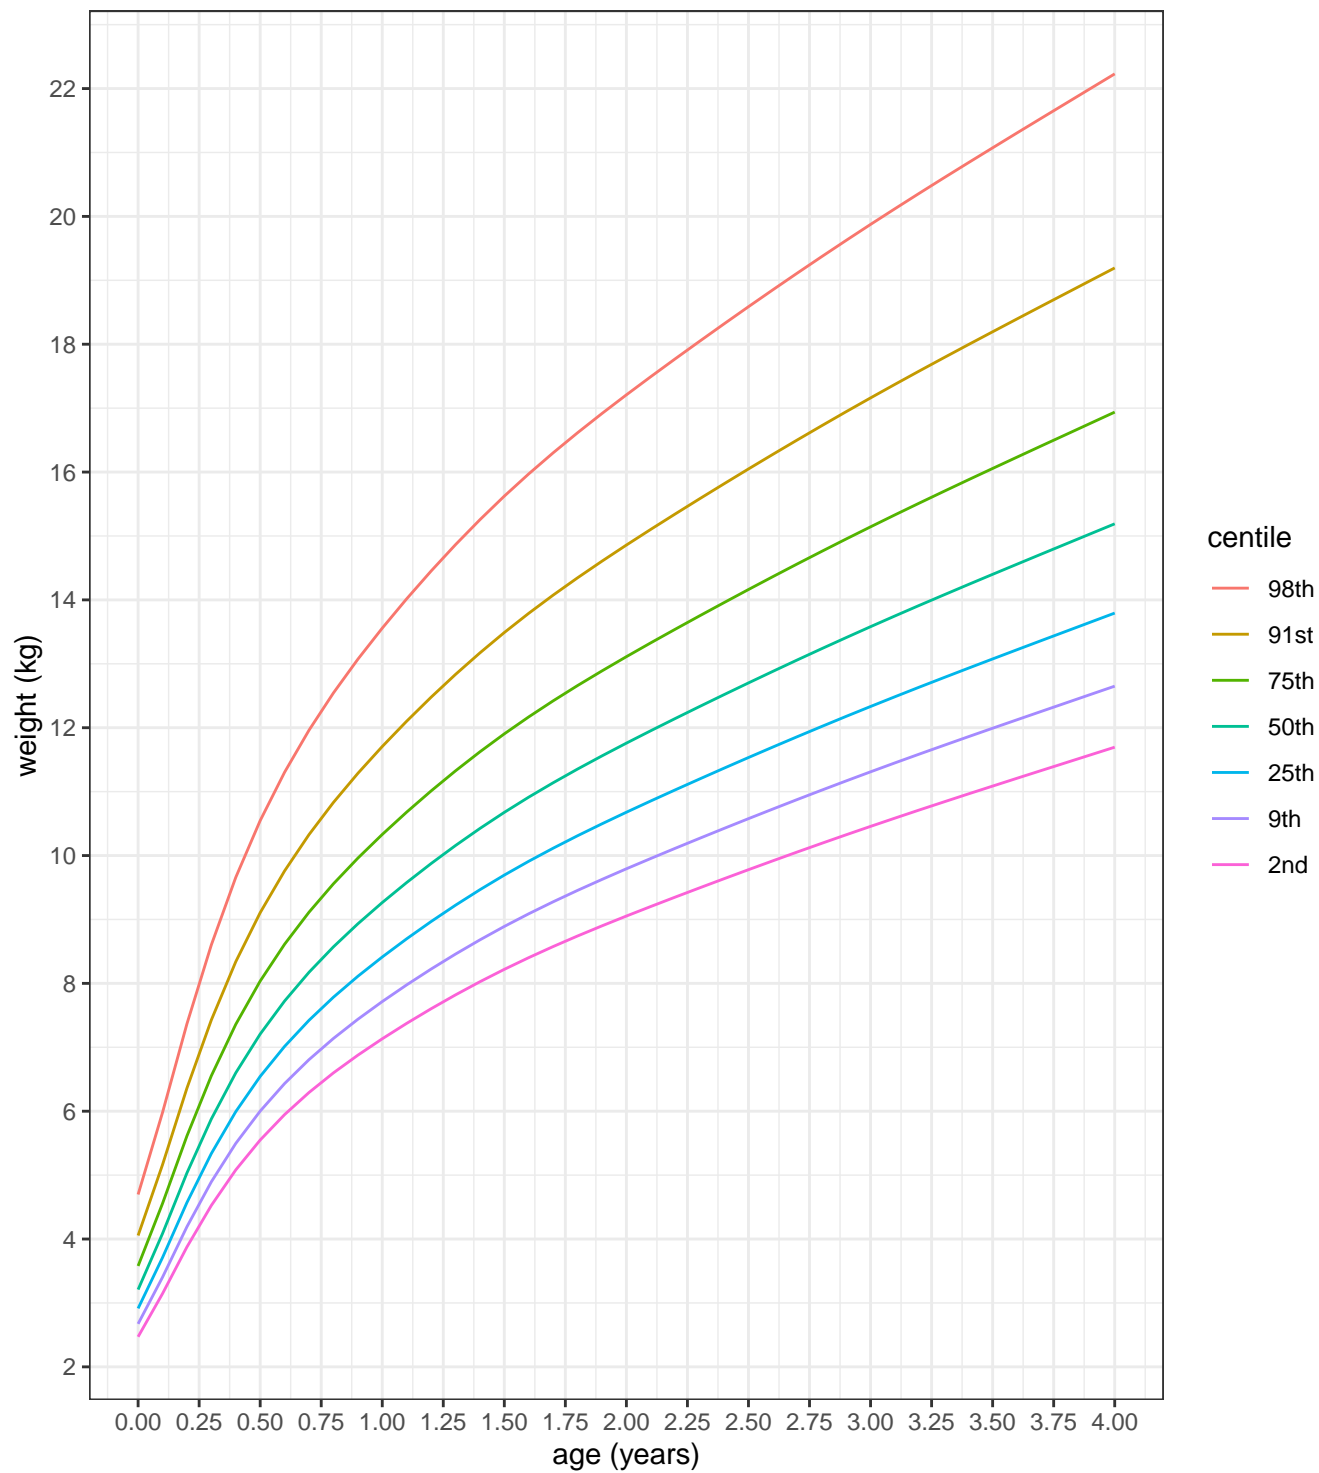

female height 0–16 years

female weight 0–16 years

female head circumference 0–16 years

male height 0–16 years

male weight 0–16 years

male head circumference 0–16 years

female height 0–4 years

female weight 0–4 years

female head circumference 0–4 years

male height 0–4 years

male weight 0–4 years

male head circumference 0–4 years