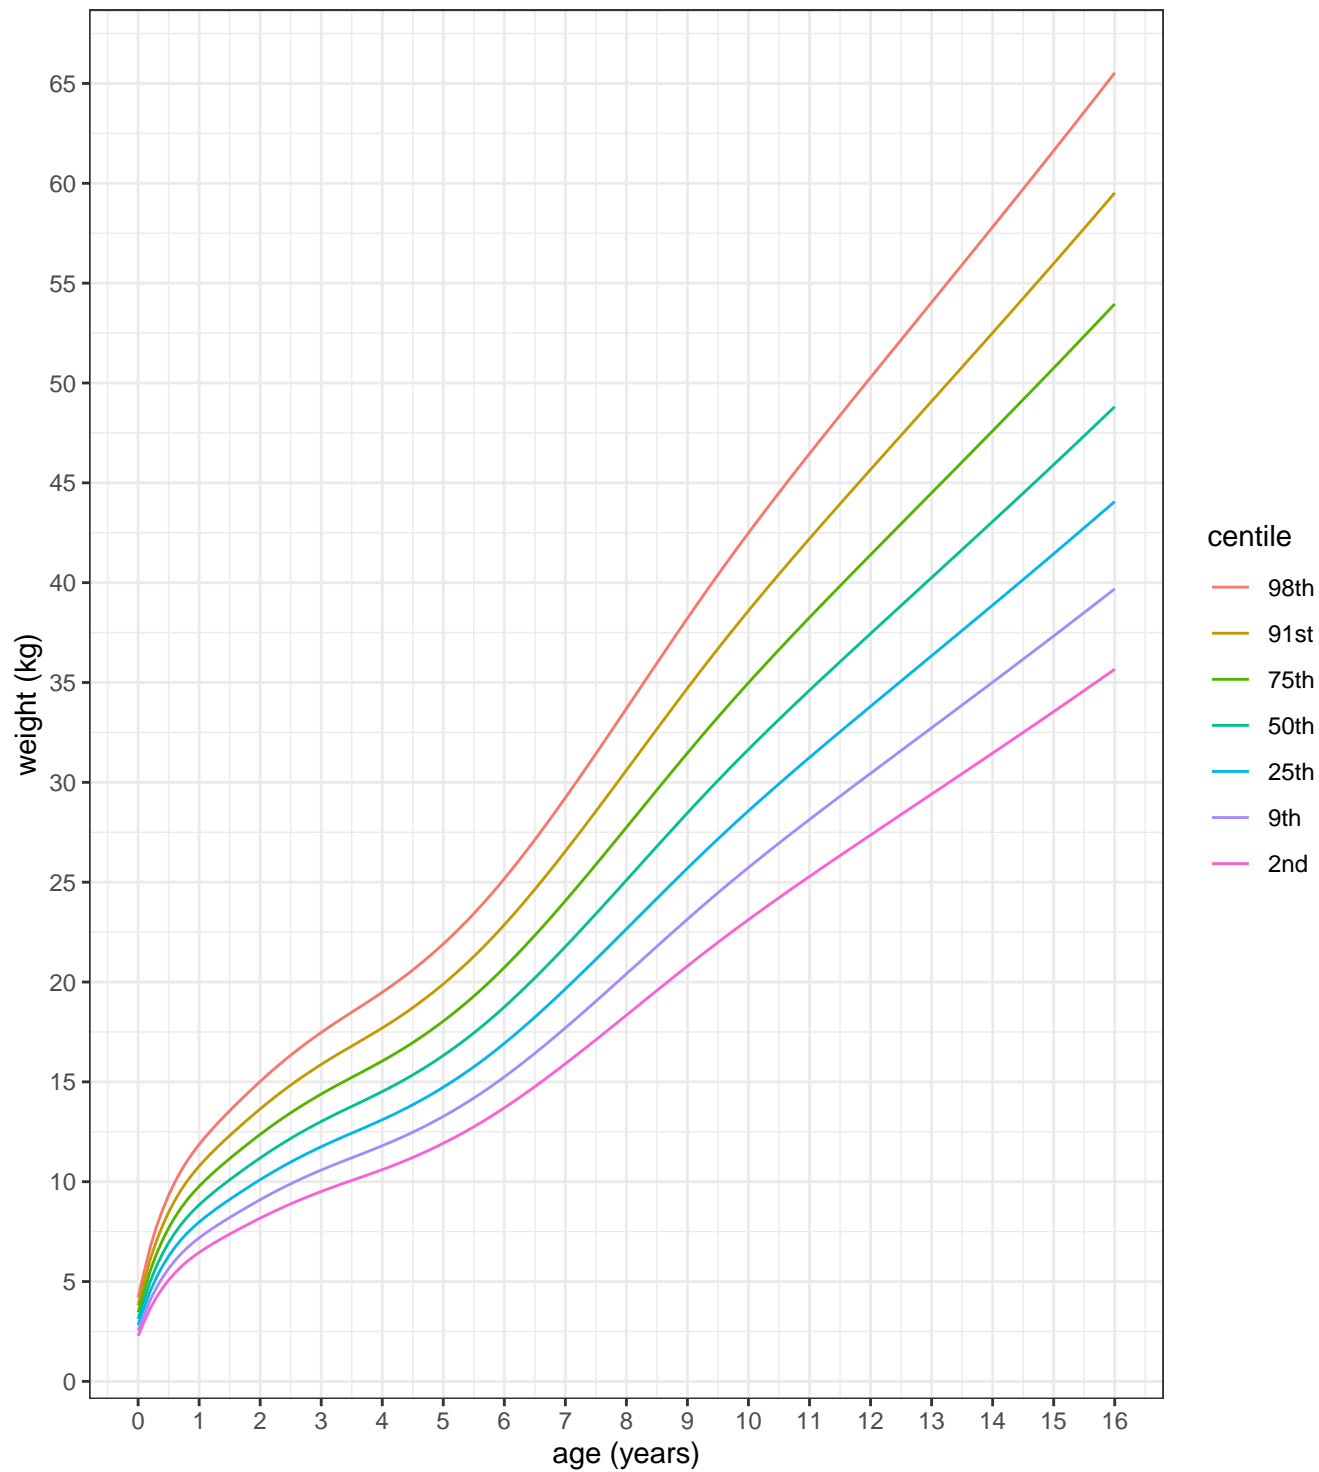

female height 0–16 years

female weight 0–16 years

female head circumference 0–16 years

male height 0–16 years

male weight 0–16 years

male head circumference 0–16 years

female height 0–4 years

female weight 0–4 years

female head circumference 0–4 years

male height 0–4 years

male weight 0–4 years

male head circumference 0–4 years