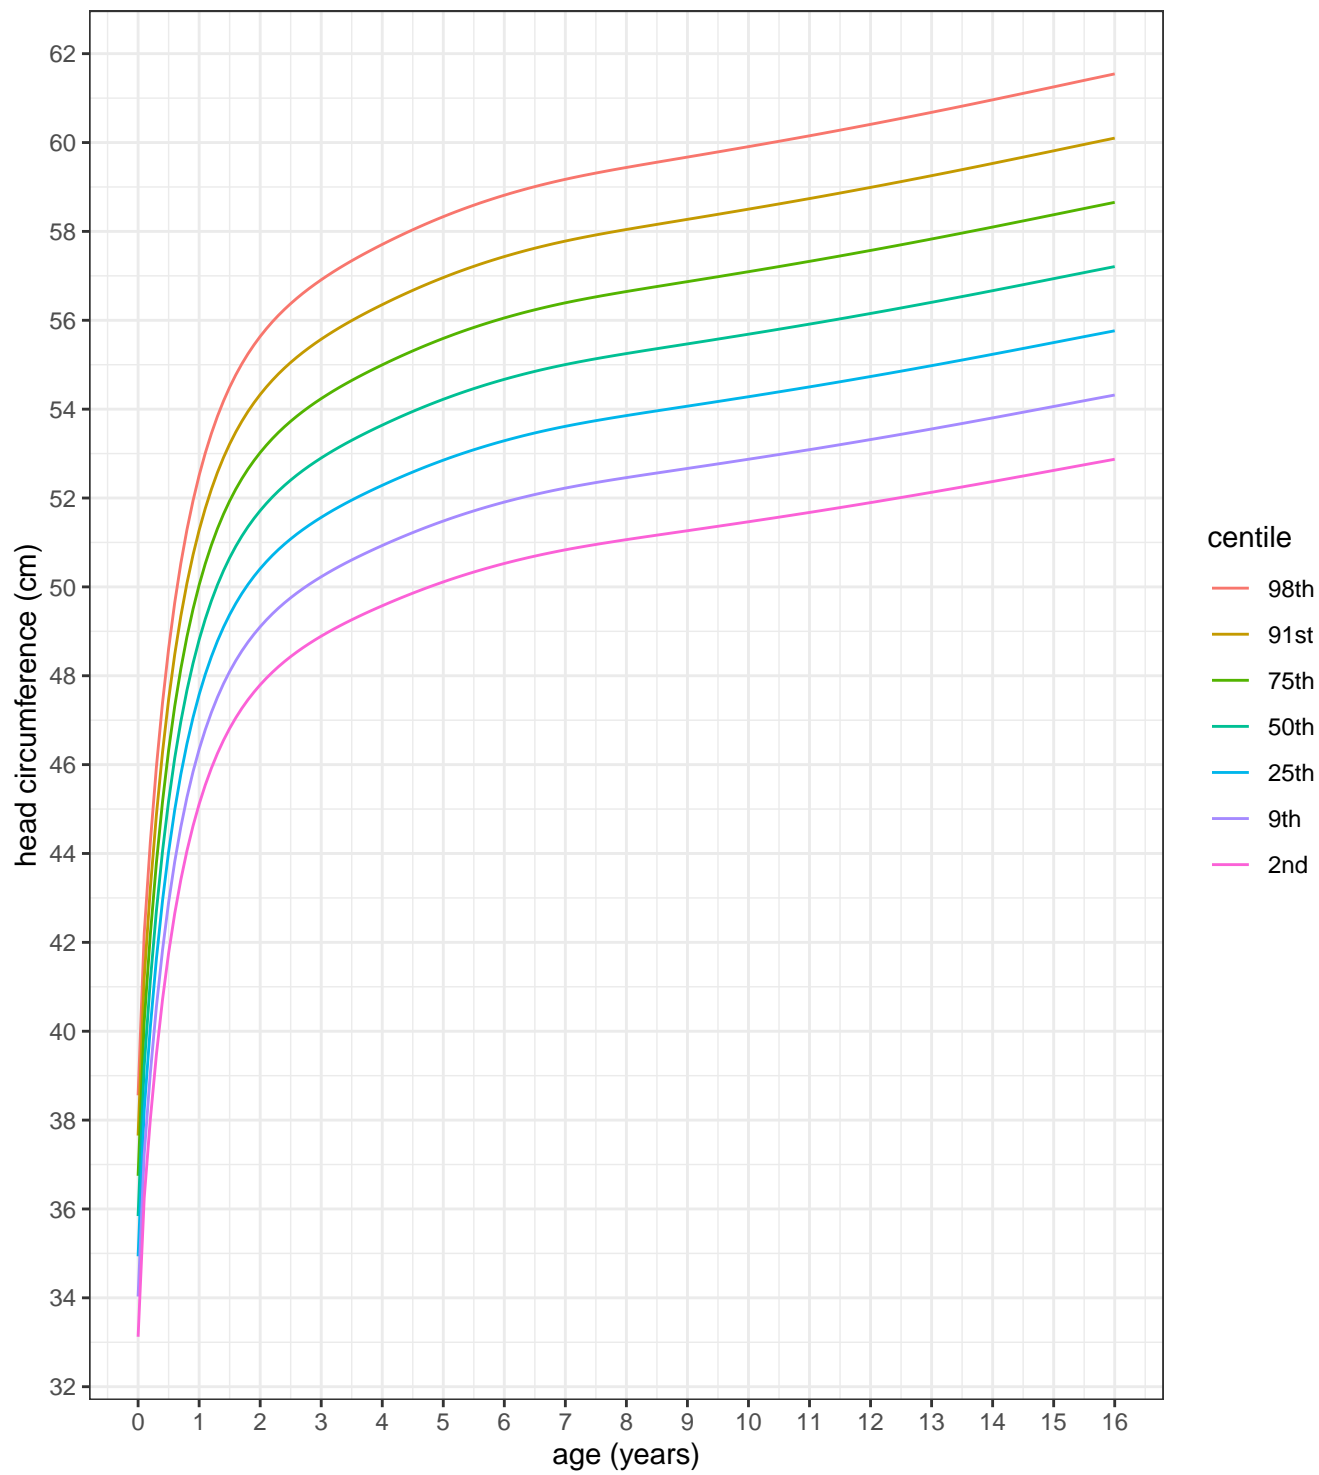

female height 0–16 years

female weight 0–16 years

female head circumference 0–16 years

male height 0–16 years

male weight 0–16 years

male head circumference 0–16 years

female height 0–4 years

female weight 0–4 years

female head circumference 0–4 years

male height 0–4 years

male weight 0–4 years

male head circumference 0–4 years