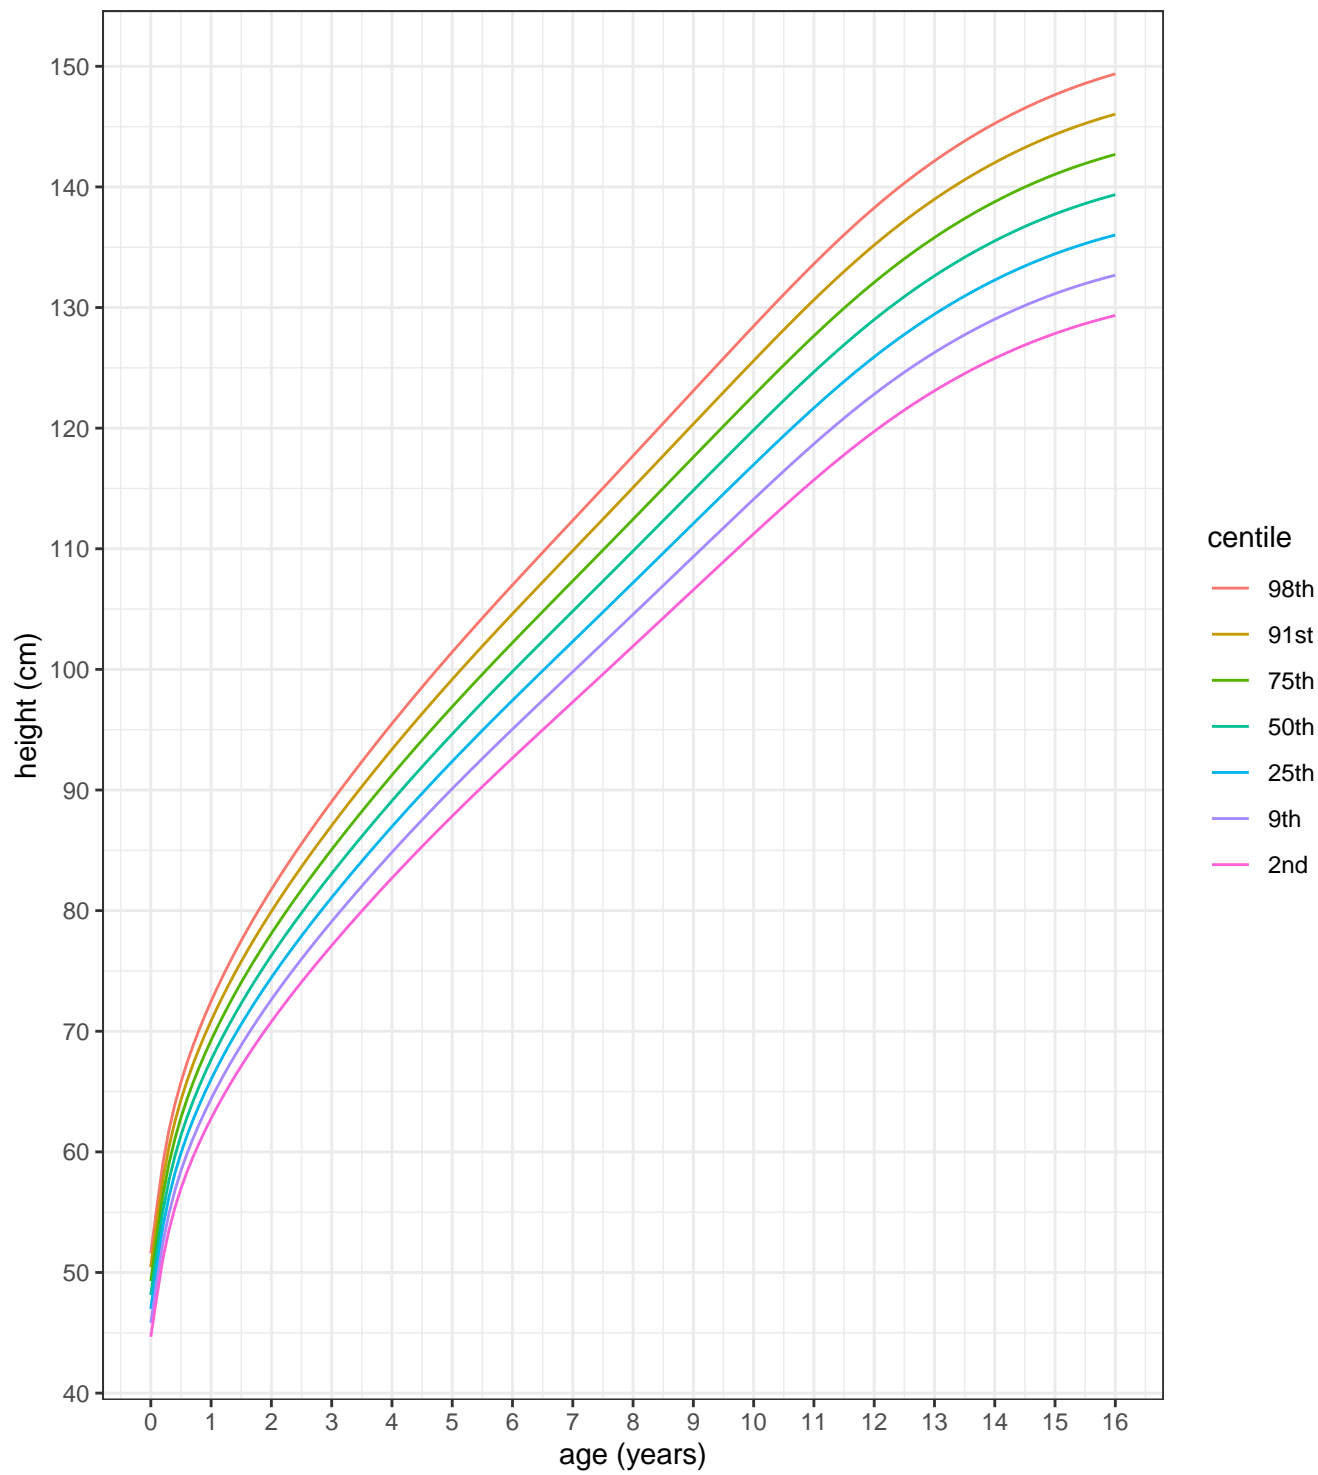

female height 0–16 years

female weight 0–16 years

female head circumference 0–16 years

male height 0–16 years

male weight 0–16 years

male head circumference 0–16 years

female height 0–4 years

female weight 0–4 years

female head circumference 0–4 years

male height 0–4 years

male weight 0–4 years

male head circumference 0–4 years