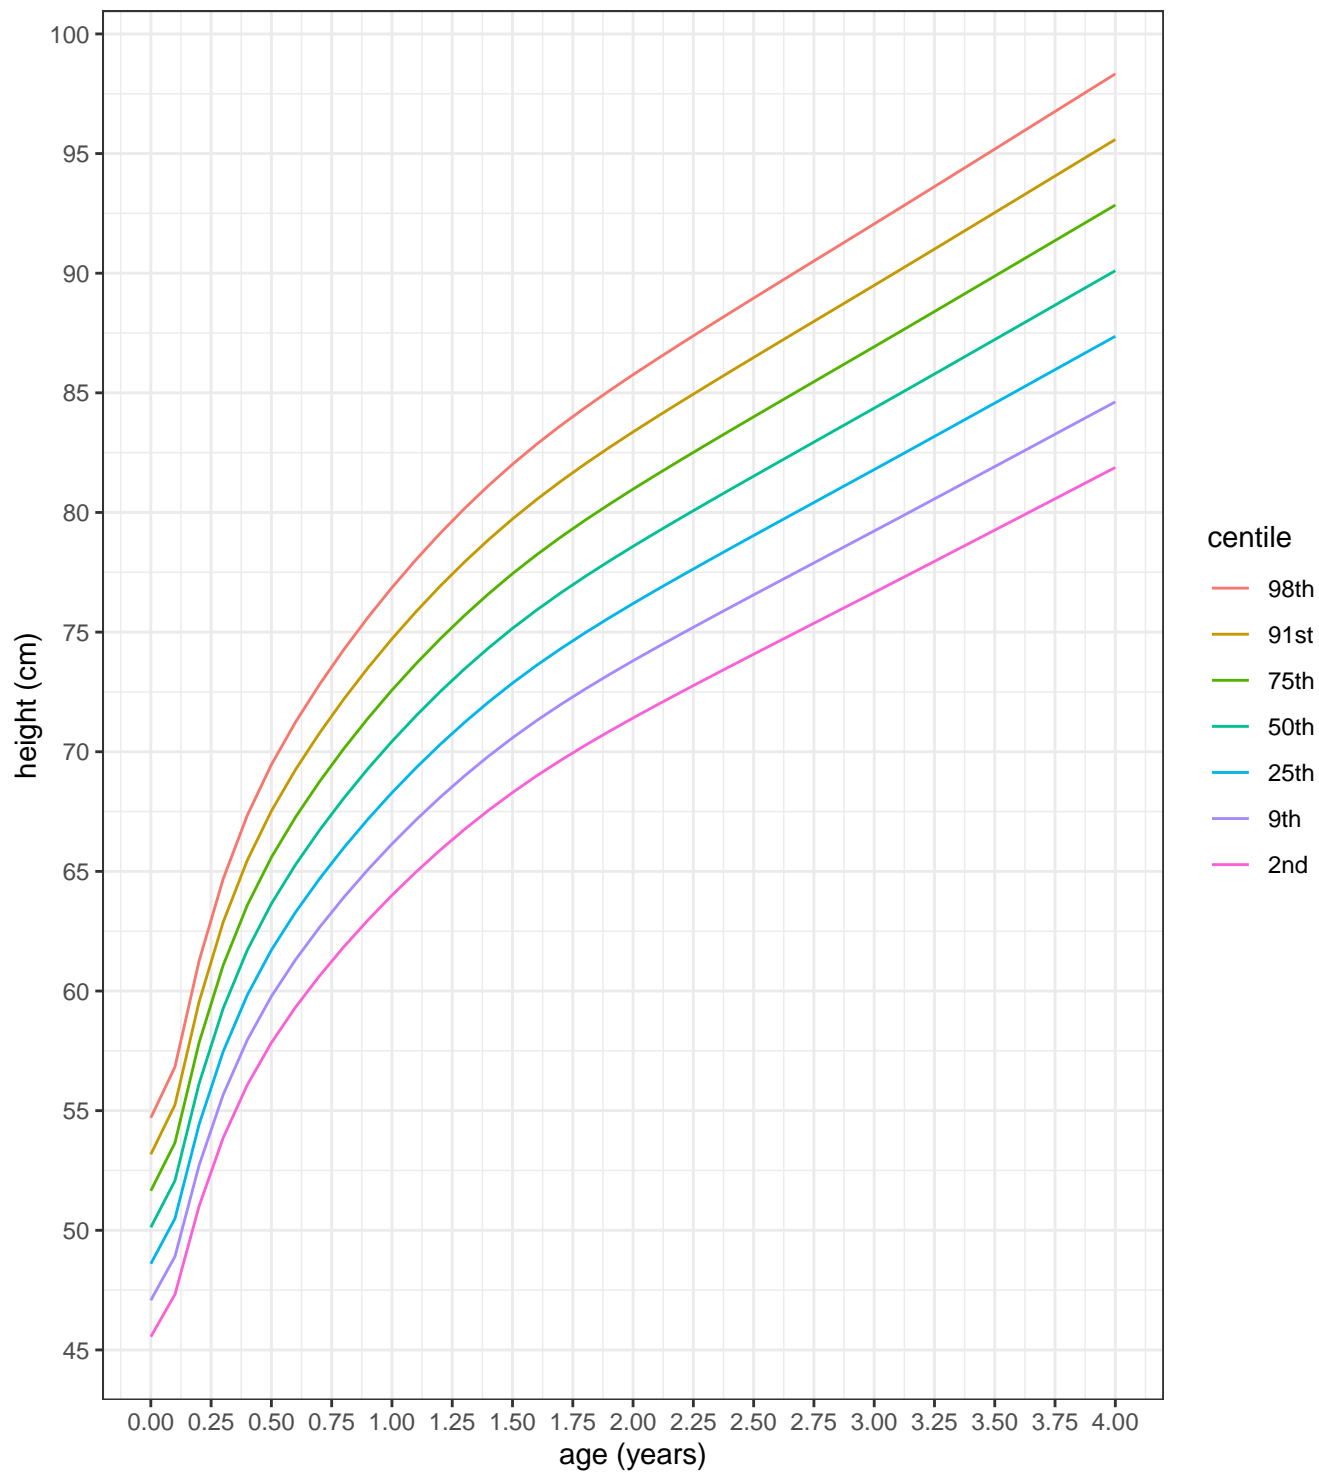

female height 0–16 years

female weight 0–16 years

female head circumference 0–16 years

male height 0–16 years

male weight 0–16 years

male head circumference 0–16 years

female height 0–4 years

female weight 0–4 years

female head circumference 0–4 years

male height 0–4 years

male weight 0–4 years

male head circumference 0–4 years