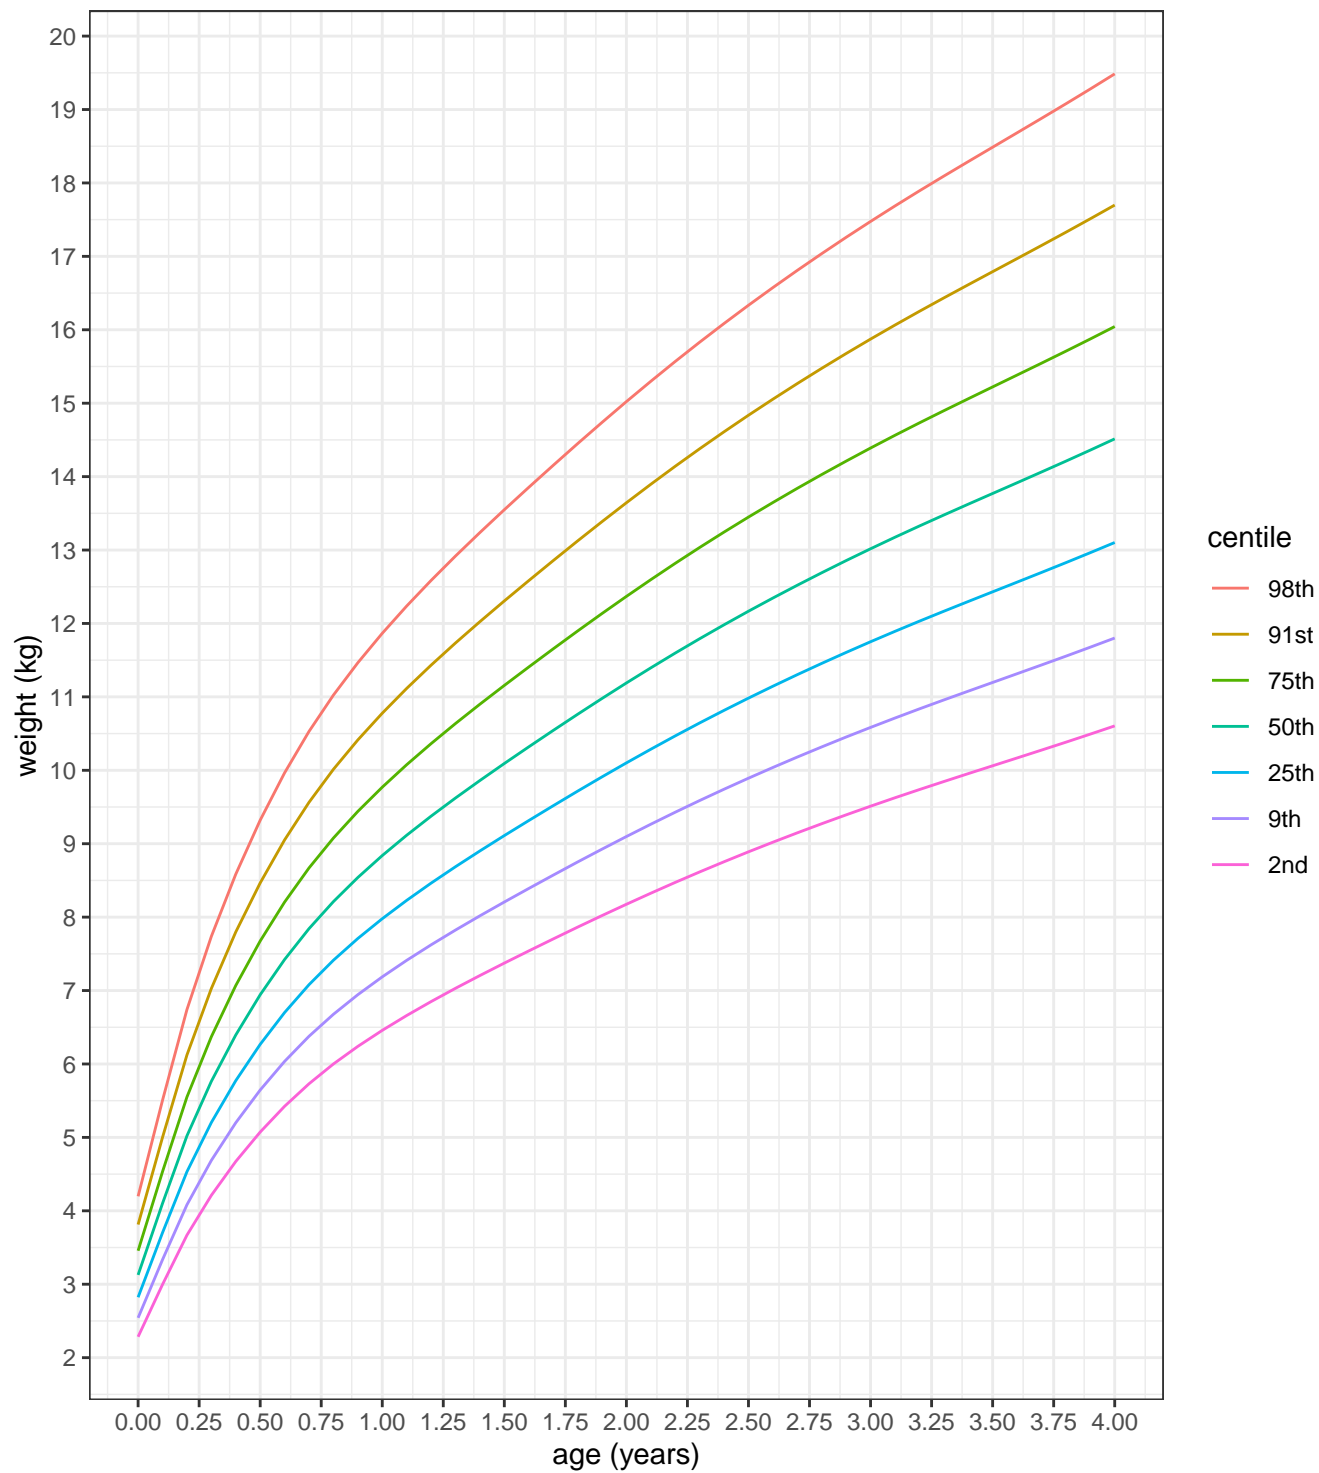

female height 0–16 years

female weight 0–16 years

female head circumference 0–16 years

male height 0–16 years

male weight 0–16 years

male head circumference 0–16 years

female height 0–4 years

female weight 0–4 years

female head circumference 0–4 years

male height 0–4 years

male weight 0–4 years

male head circumference 0–4 years