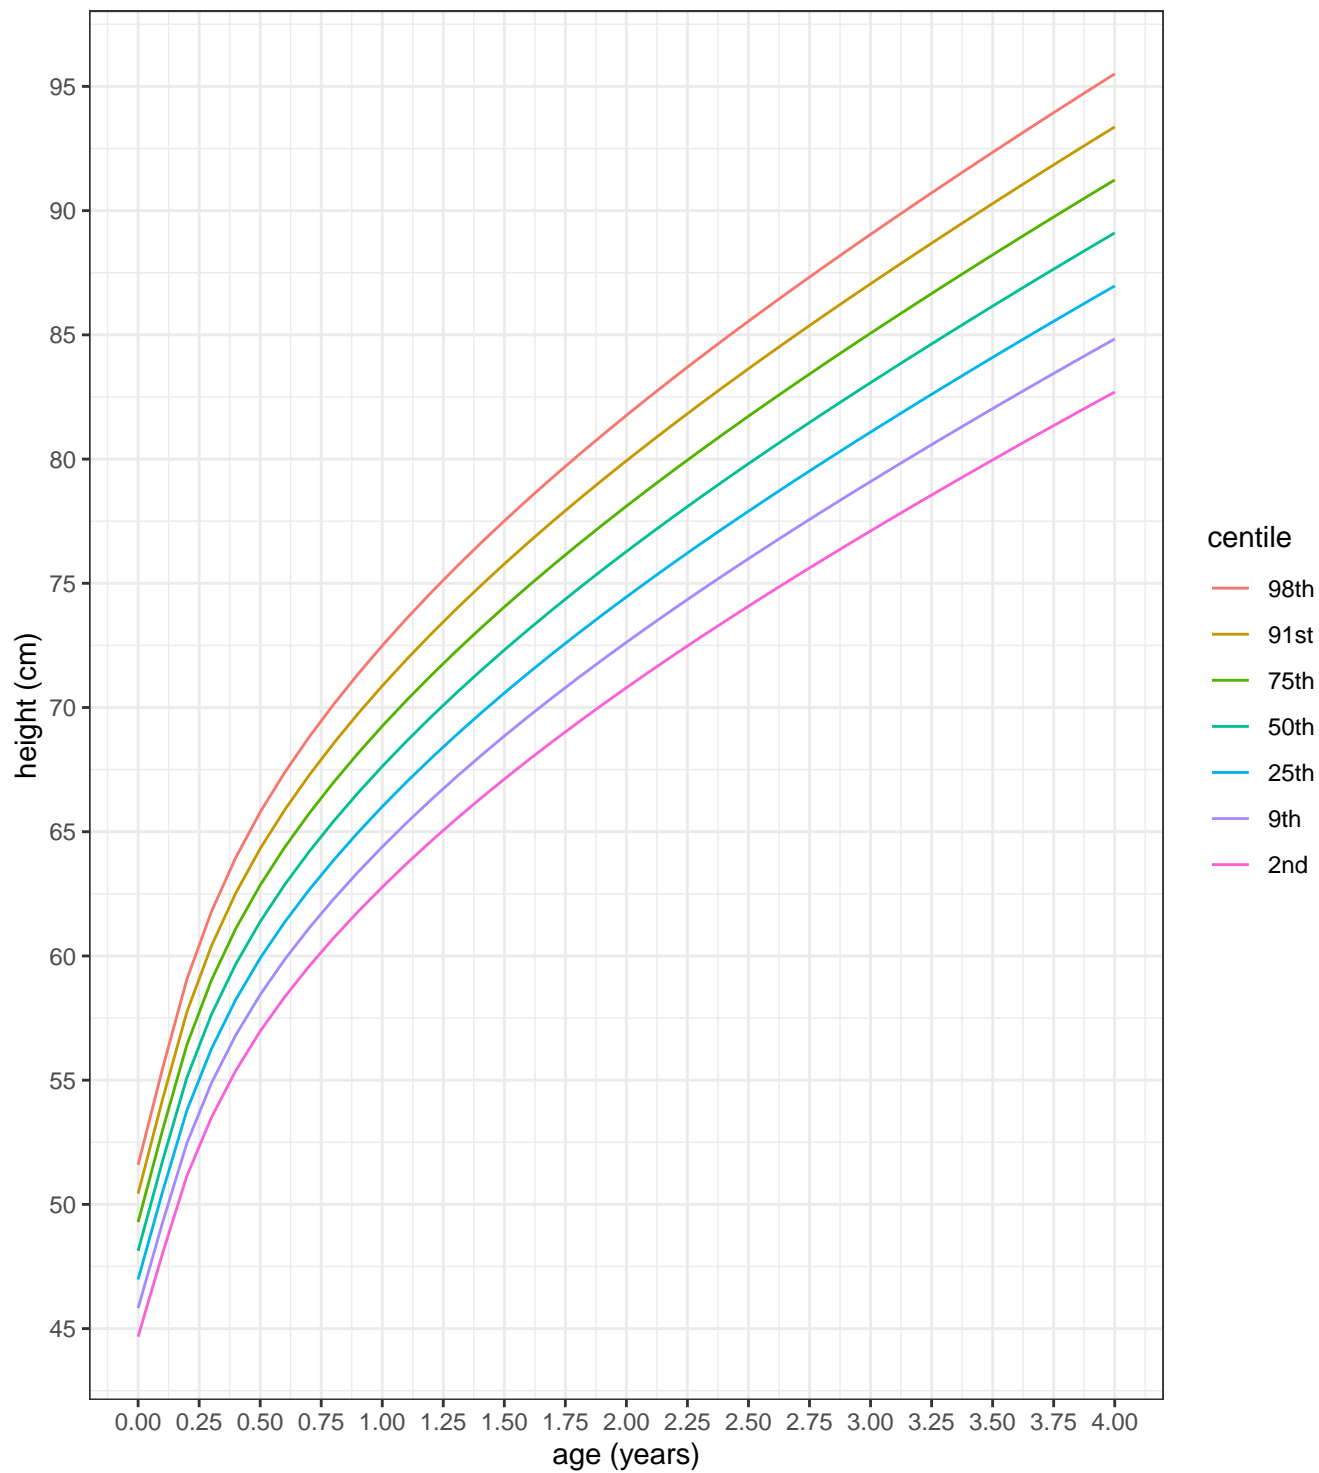

female height 0–16 years

female weight 0–16 years

female head circumference 0–16 years

male height 0–16 years

male weight 0–16 years

male head circumference 0–16 years

female height 0–4 years

female weight 0–4 years

female head circumference 0–4 years

male height 0–4 years

male weight 0–4 years

male head circumference 0–4 years