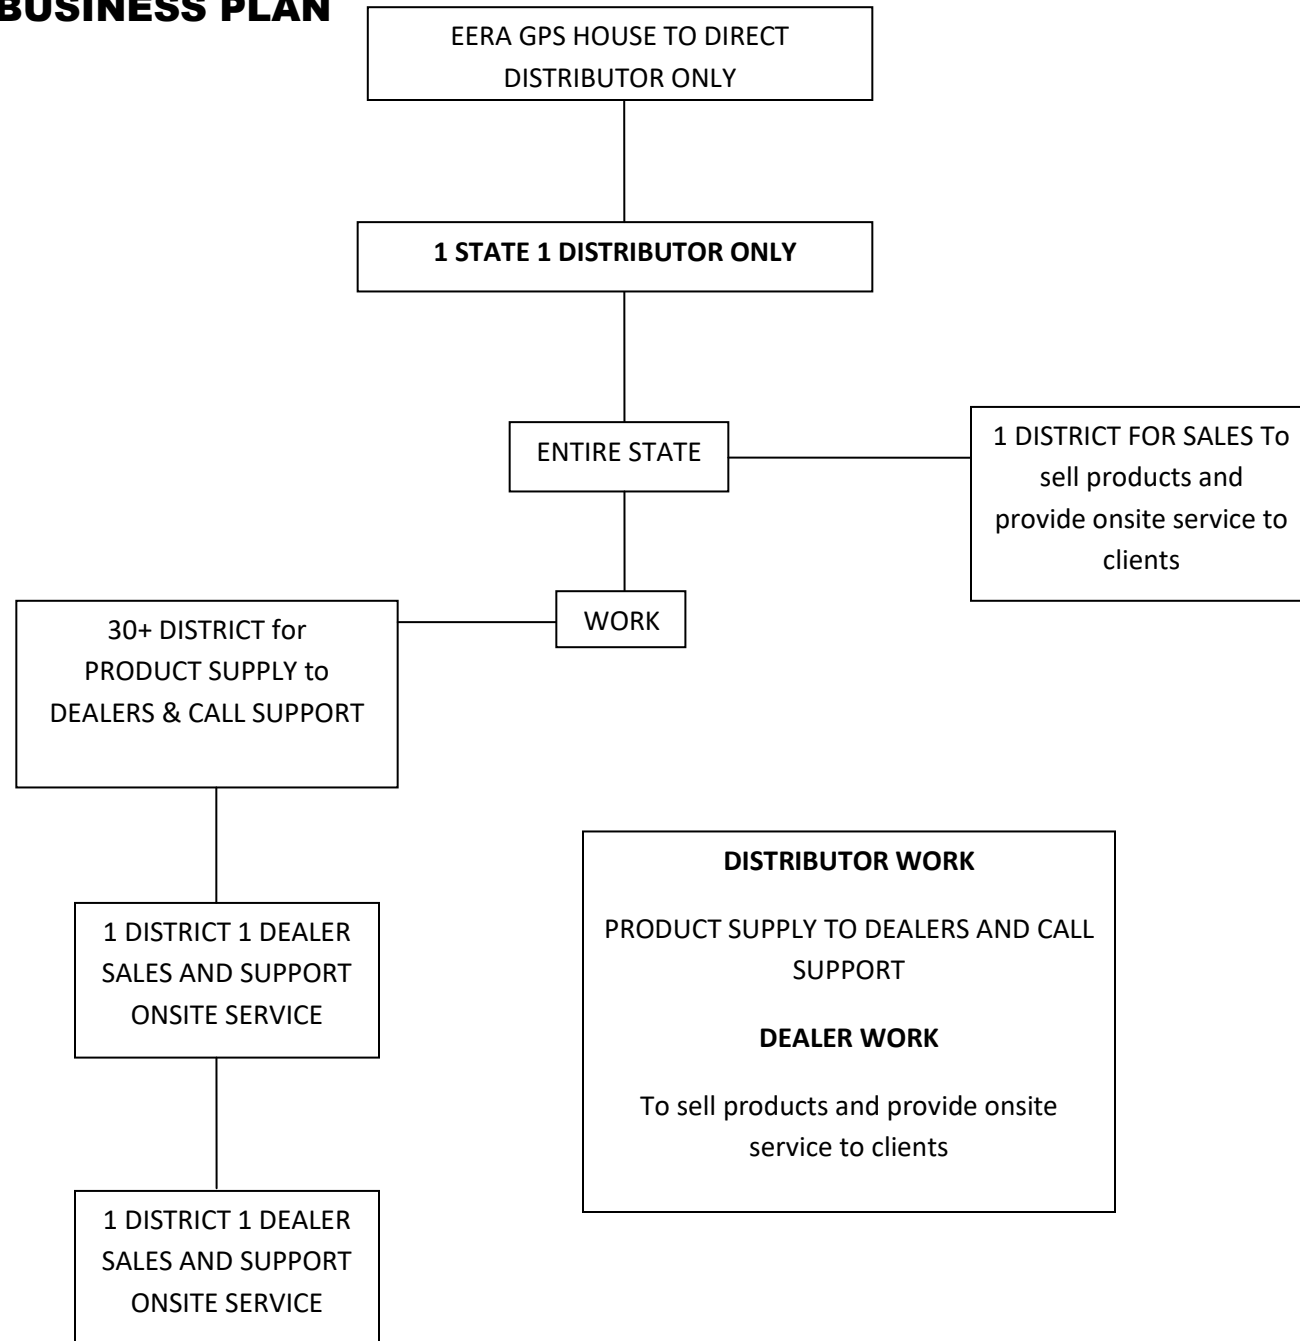

BUSINESS PLAN