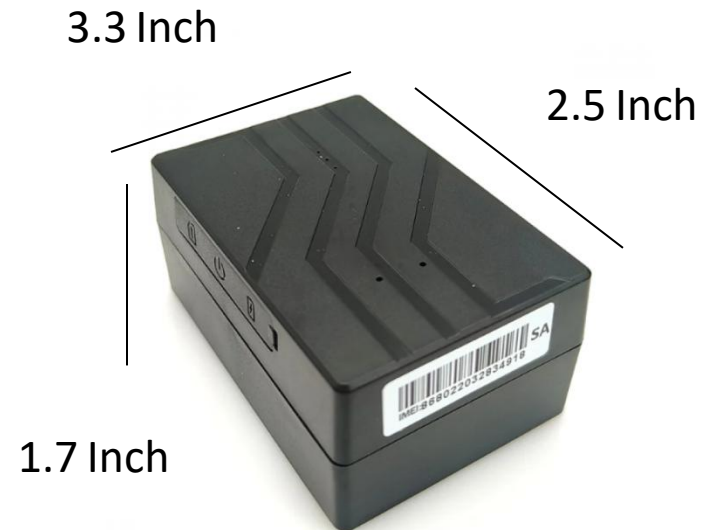

EERA GPS HOUSE®
SINCE 2016

EERA 737P WIRELESS GPS TRACKER
(5+ Day Battery Backup & Live Voice Monitoring)
Support Vehicle, Luggage, Bags, Machines and Personal Use

Specifications

- 50+ Tracking Features
- Live Location
- Live Speed & Address
- Past 90 Days Backup
- Theft Alarm
- Geo-Fence
- Over speed Alert
- Estimate Fuel Summary
- 1 Years Warranty
- Customer own simcard
- 1 Year Software Subscription
- Android Application
- IOS Apple Application
- Desktop URL for Tracking

Price: 5500/-

For More Details
+91 89996 73187
info@eeragpshouse.com

11+ Branch
All Over India
www.eeragpshouse.com