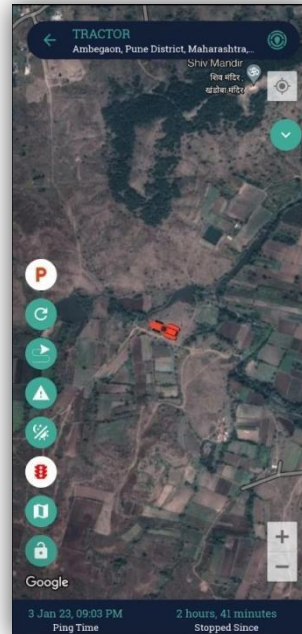

www.eeragpshouse.com

Application

- Name: EeraGpsHouse Premium's Lite
- Available for Android & IOS Apple

Download Link: [Click Here](#)

- Login Details

User Name: eerademo

Password: eerademo

Video Link: [Click Here](#)