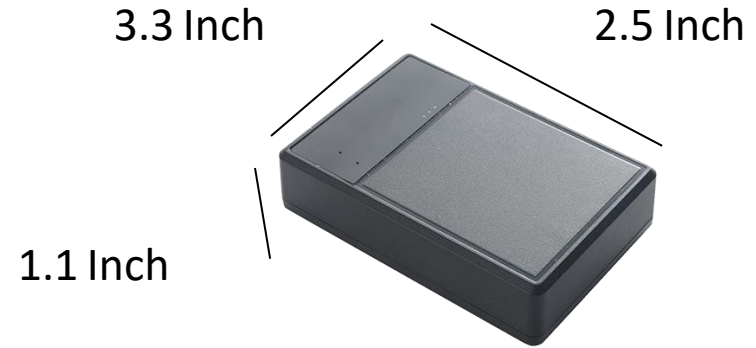

EERA GPS HOUSE®
SINCE 2016

EERA 737P WIRELESS GPS TRACKER
(20+ Day Battery Backup & Live Voice Monitoring)
Support Vehicle, Luggage, Bags, Machines and Personal Use

Specifications

- 50+ Tracking Features
- Live Location
- Live Speed & Address
- Past 90 Days Backup
- Theft Alarm
- Geo-Fence
- Over speed Alert
- Estimate Fuel Summary
- 1 Years Warranty
- Customer own simcard
- 1 Year Software Subscription
- Android Application
- IOS Apple Application
- Desktop URL for Tracking

Price: 7500/-

For More Details
+91 89996 73187
info@eeragpshouse.com

11+ Branch
All Over India
www.eeragpshouse.com