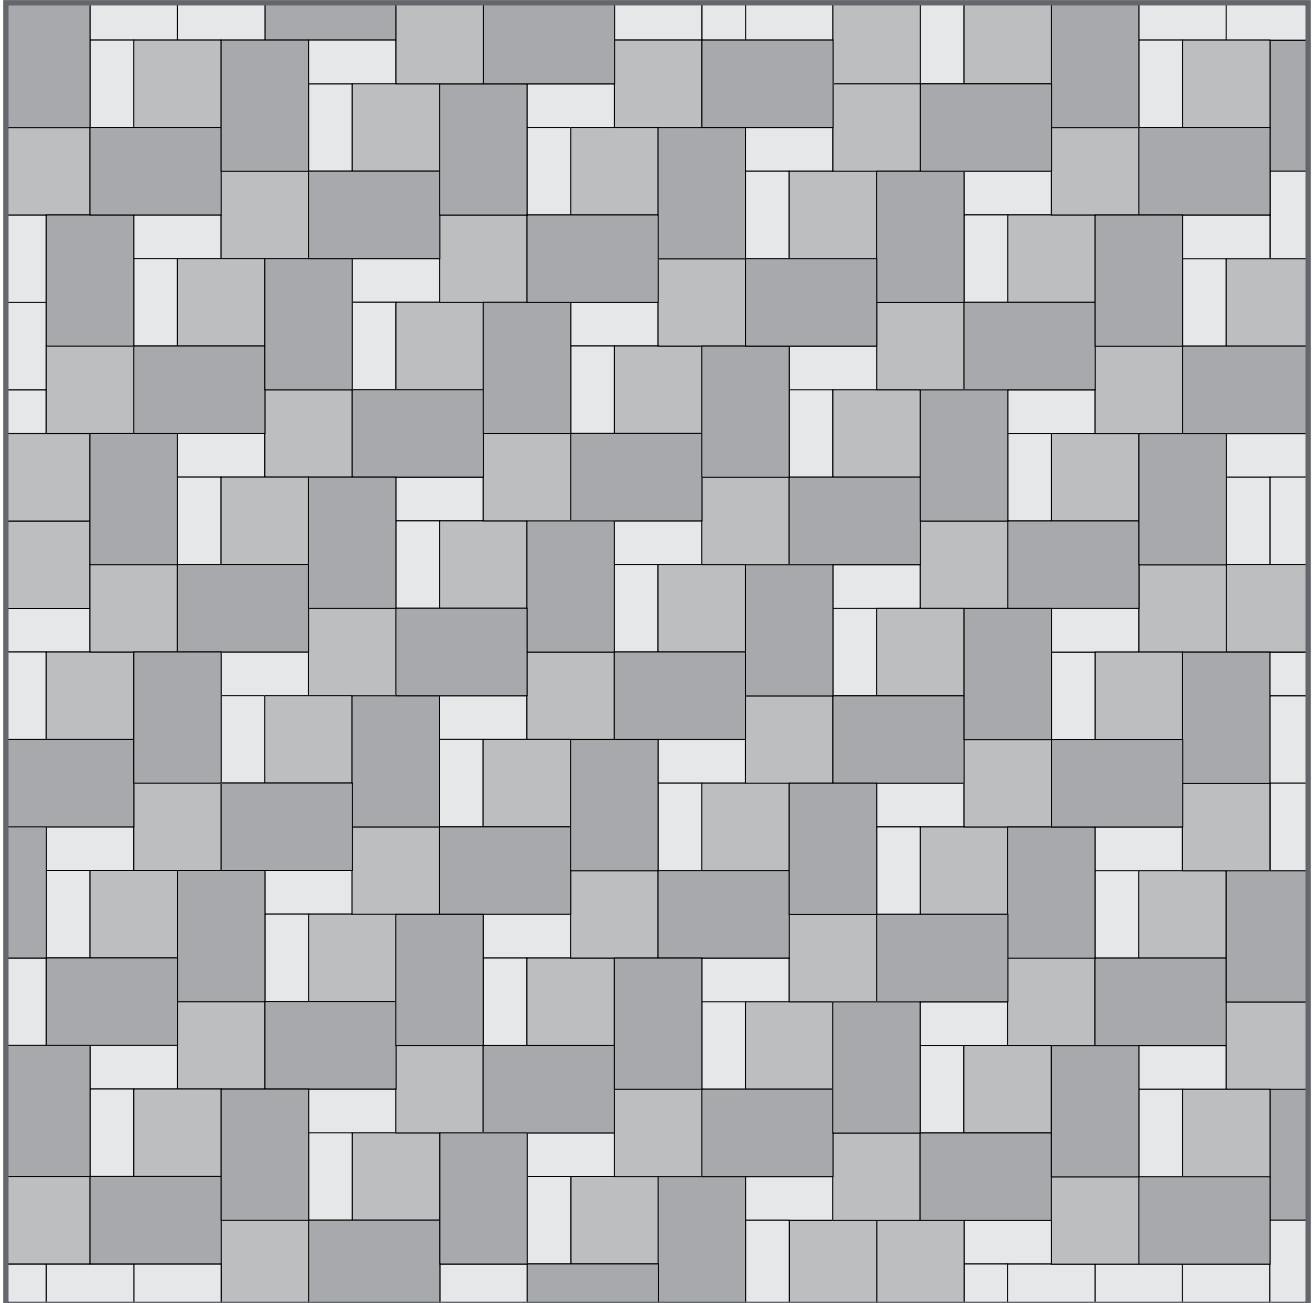

BELLE MEADE™

Collection

3-PIECE ARLINGTON RESERVE: MODULAR 2 PATTERN

To view our product samples and plan the possibilities for your project, please go to LEEBP.com to find the nearest LEE Building Products location near you. Our sales team would love to plan your project with you!