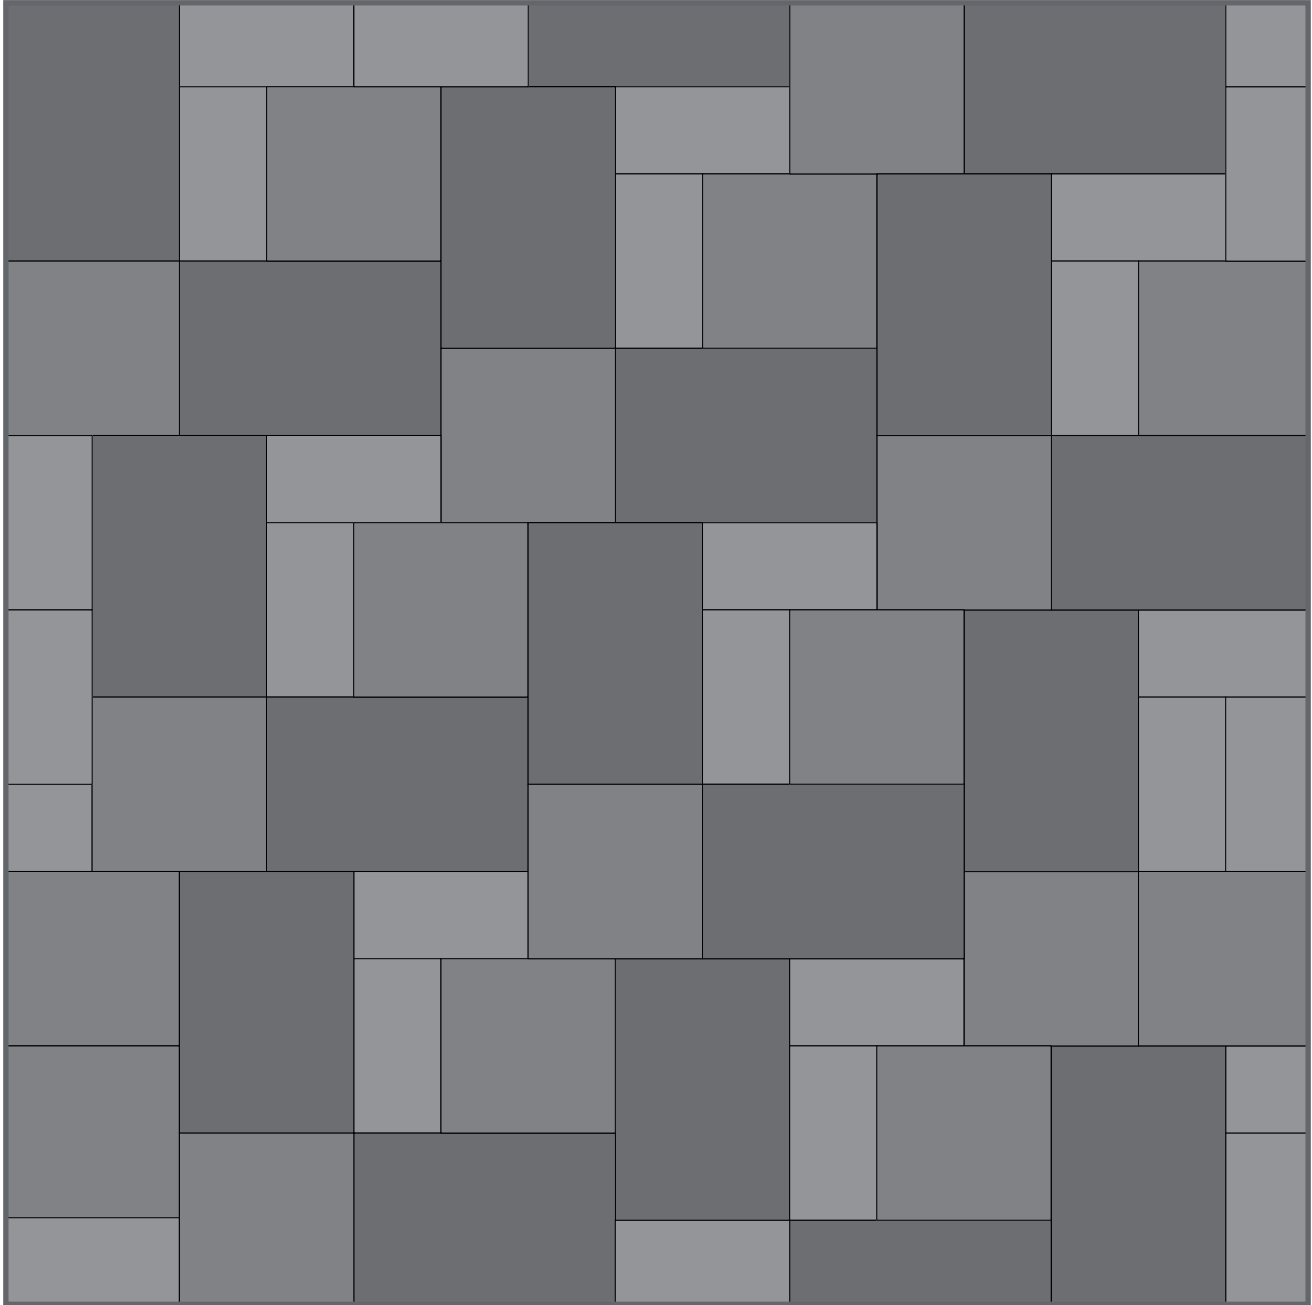

BELLE MEADE™

Collection

3-PIECE ARLINGTON RESERVE XL: MODULAR 2 PATTERN

To view our product samples and plan the possibilities for your project, please go to LEEBP.com to find the nearest LEE Building Products location near you. Our sales team would love to plan your project with you!