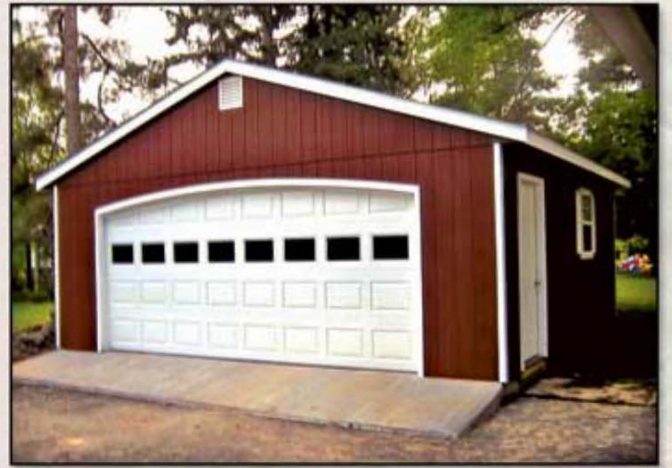

## the Single Bay Garage

gable or barn style, vinyl or wood siding  
includes:

9x7 garage door, single entrance door,  
2 windows w screens & shutters, architectural shingles

as shown: 12x20, sand siding, weatherwood shingles, red shutters, beige trim, optional Heritage Door, optional gable vents

## the Two-Story Garage

gable or barn style, vinyl or wood siding  
includes:

9x7 garage door, single entrance door w transom windows,  
2 windows w screens & shutters on lower and upper level,  
architectural shingles, 2nd level w stairs

*... you deserve the best*

20x20 Custom Studio  
French Doors  
Added Roof on Front  
Sand Siding  
White Trim  
Weatherwood Shingles

Corner Stairs  
Joist Hangers  
TSP Hurricane Ties

**Garages**  
More Storage Solutions