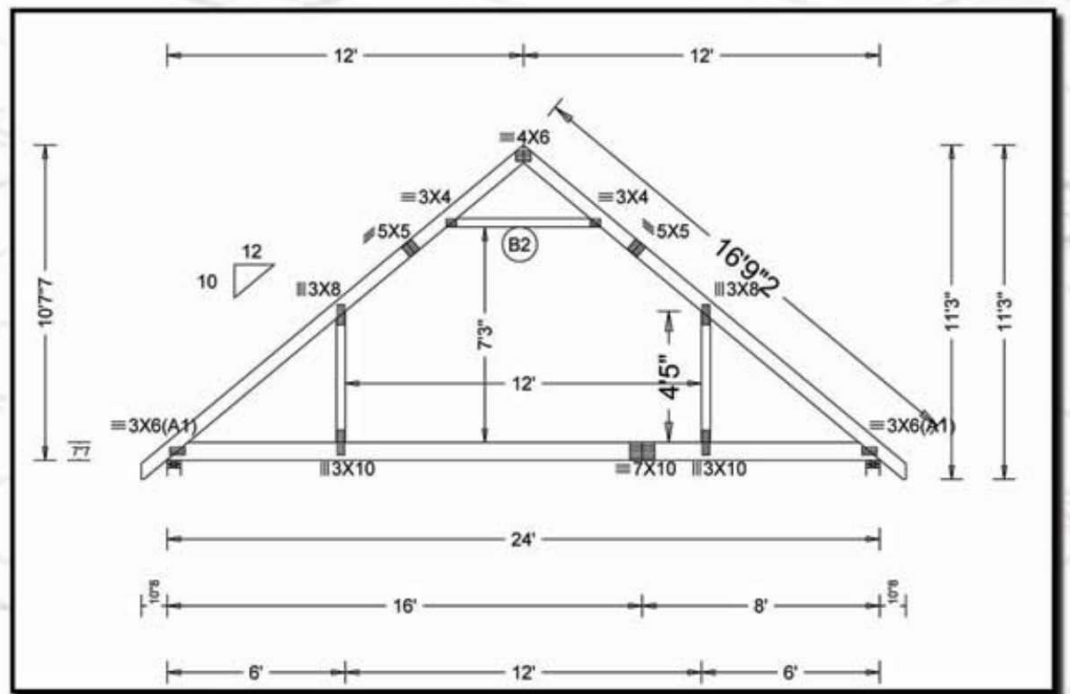

... anything is possible