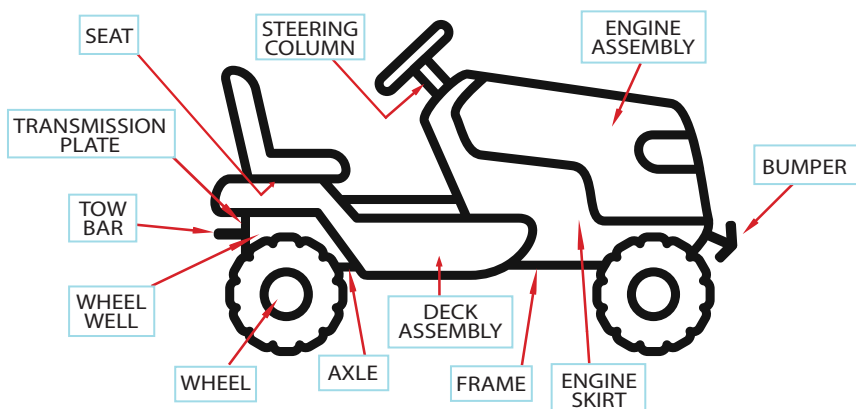

MAGNETIC™ IGNITION KEY

MASTER KEY

⚡ LAWN TRACTOR ⚡

NEW
PRODUCT

PRODUCT OVERVIEW

- Master Ignition Key – No cutting required.
- Use as spare or replacement key.
- Tons of magnetic attachment applications.
- Extra strong magnet provides amazing hold.
- Great for stealth concealment or conspicuous storage.
- Fits 1500+ current & non-current models of lawn tractors.

TONS OF MAGNETIC ATTACHMENT APPLICATIONS

MARKETABILITY

- New Product.
- Excellent Impulse Sale Item.
- Available with 24 pack counter display.
- International marketability with one SKU.
- Compatible with most brands & models sold at Big Box Stores and Independent Hardware Shops.