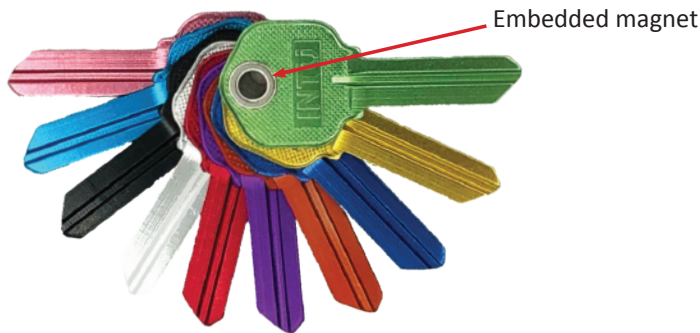

## PRODUCT OVERVIEW

- Incorporates a permanent magnet into the dimensions of a conventional key for convenient hiding or storage.
- As an Every Day Carry, multiple units securely interconnect to eliminate the requirement of a key ring.
- Lightweight and durable anodized aluminum body; ultra strong magnet.
- Vibrant color choices for key identification and personality.
- Great alternative to a magnetic key case.

TONS OF ATTACHMENT APPLICATIONS  
OR ELIMINATE YOUR KEY RING!

MULTIPLE KEYS INTERCONNECT

2.0"

4.0"

## MARKETABILITY

- New Product.
- Excellent Impulse Sale Item.
- Perfect for cross-merchandising.
- Clamshell packaging works great on clip strips.