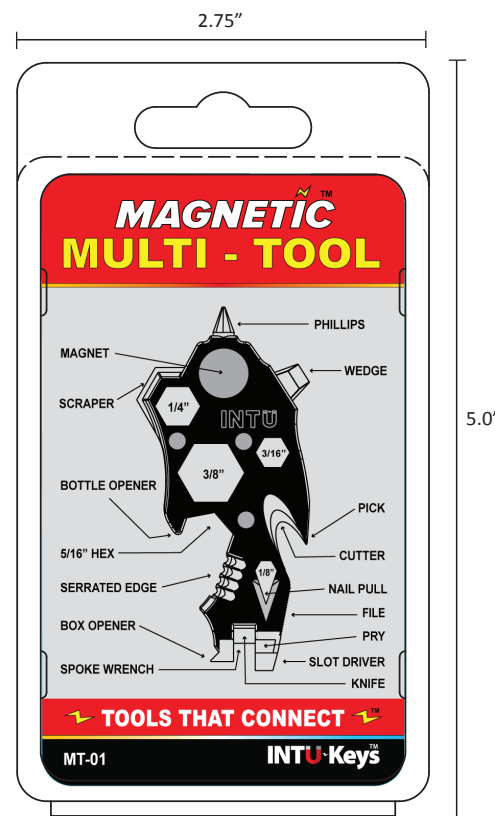

## PRODUCT OVERVIEW

- Every Day Carry with 20 features packed into ~ key size dimensions.
- Tons of useful applications at home, office and in the field.
- Available in magnetic and non-magnetic models.
- Stainless Steel body for reliable strength.

## MARKETABILITY

- New Product.
- Excellent Impulse Sale Item.
- Perfect for cross-merchandising.
- Available with 24 pack counter display.
- Clamshell packaging works great on clip strips.

⚡ TOOLS-2-GO ⚡™