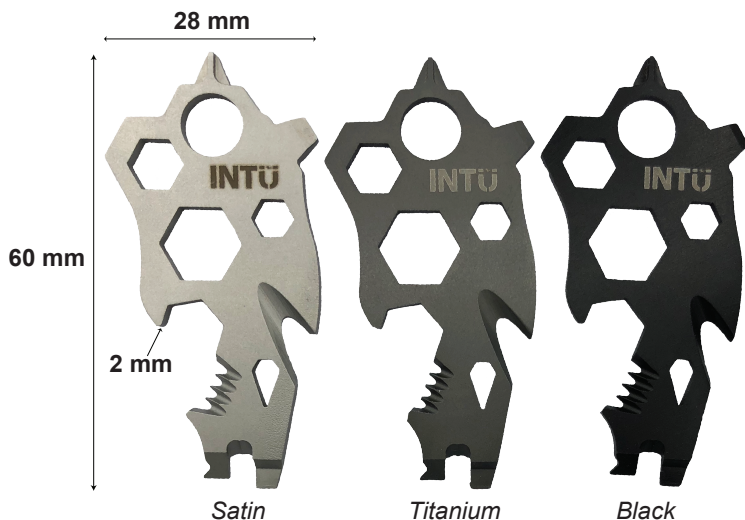

## PRODUCT OVERVIEW

- Every Day Carry with 20 features packed into ~ key size dimensions.
- Tons of useful applications at home, office and in the field.
- Available in magnetic and non-magnetic models.
- Stainless Steel body for reliable strength.

## MARKETABILITY

- New Product.
- Excellent Impulse Sale Item.
- Perfect for cross-merchandising.
- Available with 24 pack counter display.
- Clamshell packaging works great on clip strips.

⚡ TOOLS-2-GO ⚡™