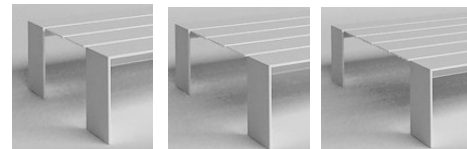

SIT-IN

SIT-IN features a simple, elegant bench that has endless customizations available, make it your style, your way for wherever you need it.

Length (L)	Height (H) Depth (D)	Item Code	Product Weight	Capacity
2 Plank Bench				
	H 11 4/5\"/> D 16 1/2"	A/SI2.11.03	90.4 lbs	3
	H 15 7/10\"/> D 16 1/2"	A/SI2.16.03	94.8 lbs	3
	H 11 4/5\"/> D 16 1/2"	A/SI2.11.04	116.8 lbs	4
	H 15 7/10\"/> D 16 1/2"	A/SI2.16.04	121.3 lbs	4
	H 11 4/5\"/> D 16 1/2"	A/SI2.11.05	143.3 lbs	5
	H 15 7/10\"/> D 16 1/2"	A/SI2.16.04	147.7 lbs	5
	H 11 4/5\"/> D 16 1/2"	A/SI2.11.06	169.8 lbs	6
	H 15 7/10\"/> D 16 1/2"	A/SI2.16.04	174.2 lbs	6
6 Plank Bench				
	H 11 4/5\"/> D 50 2/5"	A/SI6.11.	143.3 lbs	3
	H 15 7/10\"/> D 50 2/5"	A/SI6.16.	147.7 lbs	3
	H 11 4/5\"/> D 50 2/5"	A/SI6.11.	187.4 lbs	4
	H 15 7/10\"/> D 50 2/5"	A/SI6.16.	191.8 lbs	4
	H 11 4/5\"/> D 50 2/5"	A/SI6.11.	231.5 lbs	5
	H 15 7/10\"/> D 50 2/5"	A/SI6.16.	235.9 lbs	5
	H 11 4/5\"/> D 50 2/5"	A/SI6.11.	275.6 lbs	6
	H 15 7/10\"/> D 50 2/5"	A/SI6.16.	280 lbs	6

SEATING PREFERENCE

Standard Widths: 2 & 6 slats

Custom Widths: 3, 4 & 5 slats
Please inquire for more information.

BASE TYPE

FEET
Leveling Feet Included

FINISH STYLE

ANODIZED ALUMINUM & POWDER COAT
May choose a different anodized finish (10 items minimum)
Embossed textured white RAL #9010 (no minimums)
other RAL colors available (10 items minimum)

**All stated dimensions are approximate

SIT-IN ACCESSORIES

SIT-IN allows you to create seating your way. From cushions to back rests and umbrellas, SIT-IN can be your style, your way.

Accessory	Length (L) Height (H) Depth (D)	Item Code	Product Weight
CUSHIONS			
	L 89 2/5" H 22 4/5" D 4 3/10"	A/SIAC.C1	N/A
	L 42 1/10" H 84" D 4 3/10"	A/SIAC.C2	N/A
	L 78 7/10" H 78 7/10" D 4 3/10"	A/SIAC.C3	N/A
UMBRELLA			
	H 70 9/10" D 70 9/10"	A/SIAC.U	22 lbs
BACK REST			
	H 26" D 21 3/10"	A/SIAC.SB1	4.4 lbs
	L 16 1/10" H 15 7/10" D 21 3/10"	A/SIAC.SB2	4.4 lbs