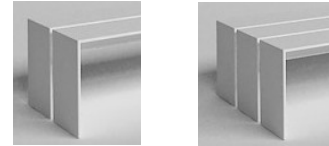

SIT-IN

SIT-IN features a simple, elegant bench that has endless customizations available, make it your style, your way for wherever you need it.

Length (L)	Height (H) Depth (D)	Item Code	Product Weight	Capacity
2 Plank Bench				
	H 11 4/5\"/> D 16 1/2"	A/SI2.11.03	90.4 lbs	3
	H 15 7/10\"/> D 16 1/2"	A/SI2.16.03	94.8 lbs	3
	H 11 4/5\"/> D 16 1/2"	A/SI2.11.04	116.8 lbs	4
	H 15 7/10\"/> D 16 1/2"	A/SI2.16.04	121.3 lbs	4
	H 11 4/5\"/> D 16 1/2"	A/SI2.11.05	143.3 lbs	5
	H 15 7/10\"/> D 16 1/2"	A/SI2.16.04	147.7 lbs	5
	H 11 4/5\"/> D 16 1/2"	A/SI2.11.06	169.8 lbs	6
	H 15 7/10\"/> D 16 1/2"	A/SI2.16.04	174.2 lbs	6
6 Plank Bench				
	H 11 4/5\"/> D 50 2/5"	A/SI6.11.	143.3 lbs	3
	H 15 7/10\"/> D 50 2/5"	A/SI6.16.	147.7 lbs	3
	H 11 4/5\"/> D 50 2/5"	A/SI6.11.	187.4 lbs	4
	H 15 7/10\"/> D 50 2/5"	A/SI6.16.	191.8 lbs	4
	H 11 4/5\"/> D 50 2/5"	A/SI6.11.	231.5 lbs	5
	H 15 7/10\"/> D 50 2/5"	A/SI6.16.	235.9 lbs	5
	H 11 4/5\"/> D 50 2/5"	A/SI6.11.	275.6 lbs	6
	H 15 7/10\"/> D 50 2/5"	A/SI6.16.	280 lbs	6

SEATING PREFERENCE

Standard Widths: 2 & 6 slats

Custom Widths: 3, 4 & 5 slats
Please inquire for more information.

BASE TYPE

FEET
Leveling Feet Included

FINISH STYLE

ANODIZED ALUMINUM & POWDER COAT
May choose a different anodized finish (10 items minimum)
Embossed textured white RAL #9010 (no minimums)
other RAL colors available (10 items minimum)

**All stated dimensions are approximate

SIT-IN ACCESSORIES

SIT-IN allows you to create seating your way. From cushions to back rests and umbrellas, SIT-IN can be your style, your way.

Accessory	Length (L) Height (H) Depth (D)	Item Code	Product Weight
CUSHIONS			
	L 89 2/5" H 22 4/5" D 4 3/10"	A/SIAC.C1	N/A
	L 42 1/10" H 84" D 4 3/10"	A/SIAC.C2	N/A
	L 78 7/10" H 78 7/10" D 4 3/10"	A/SIAC.C3	N/A
UMBRELLA			
	H 70 9/10" D 70 9/10"	A/SIAC.U	22 lbs
BACK REST			
	H 26" D 21 3/10"	A/SIAC.SB1	4.4 lbs
	L 16 1/10" H 15 7/10" D 21 3/10"	A/SIAC.SB2	4.4 lbs