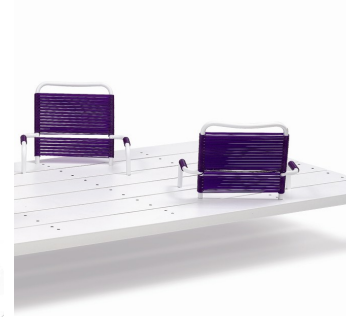

SIT-IN

SIT-IN features a simple, elegant bench that has endless customizations available, make it your style, your way for wherever you need it.

Length (L)	Height (H) Depth (D)	Item Code	Product Weight	Capacity
2 Plank Bench				
	H 11 4/5\"/> D 16 1/2"	A/SI2.11.03	90.4 lbs	3
	H 15 7/10\"/> D 16 1/2"	A/SI2.16.03	94.8 lbs	3
	H 11 4/5\"/> D 16 1/2"	A/SI2.11.04	116.8 lbs	4
	H 15 7/10\"/> D 16 1/2"	A/SI2.16.04	121.3 lbs	4
	H 11 4/5\"/> D 16 1/2"	A/SI2.11.05	143.3 lbs	5
	H 15 7/10\"/> D 16 1/2"	A/SI2.16.04	147.7 lbs	5
	H 11 4/5\"/> D 16 1/2"	A/SI2.11.06	169.8 lbs	6
	H 15 7/10\"/> D 16 1/2"	A/SI2.16.04	174.2 lbs	6
6 Plank Bench				
	H 11 4/5\"/> D 50 2/5"	A/SI6.11.	143.3 lbs	3
	H 15 7/10\"/> D 50 2/5"	A/SI6.16.	147.7 lbs	3
	H 11 4/5\"/> D 50 2/5"	A/SI6.11.	187.4 lbs	4
	H 15 7/10\"/> D 50 2/5"	A/SI6.16.	191.8 lbs	4
	H 11 4/5\"/> D 50 2/5"	A/SI6.11.	231.5 lbs	5
	H 15 7/10\"/> D 50 2/5"	A/SI6.16.	235.9 lbs	5
	H 11 4/5\"/> D 50 2/5"	A/SI6.11.	275.6 lbs	6
	H 15 7/10\"/> D 50 2/5"	A/SI6.16.	280 lbs	6

SEATING PREFERENCE

Standard Widths: 2 & 6 slats

Custom Widths: 3, 4 & 5 slats
Please inquire for more information.

BASE TYPE

FEET
Leveling Feet Included

FINISH STYLE

ANODIZED ALUMINUM & POWDER COAT
May choose a different anodized finish (10 items minimum)
Embossed textured white RAL #9010 (no minimums)
other RAL colors available (10 items minimum)

**All stated dimensions are approximate

SIT-IN ACCESSORIES

SIT-IN allows you to create seating your way. From cushions to back rests and umbrellas, SIT-IN can be your style, your way.

Accessory	Length (L) Height (H) Depth (D)	Item Code	Product Weight
CUSHIONS			
	L 89 2/5" H 22 4/5" D 4 3/10"	A/SIAC.C1	N/A
	L 42 1/10" H 84" D 4 3/10"	A/SIAC.C2	N/A
	L 78 7/10" H 78 7/10" D 4 3/10"	A/SIAC.C3	N/A
UMBRELLA			
	H 70 9/10" D 70 9/10"	A/SIAC.U	22 lbs
BACK REST			
	H 26" D 21 3/10"	A/SIAC.SB1	4.4 lbs
	L 16 1/10" H 15 7/10" D 21 3/10"	A/SIAC.SB2	4.4 lbs