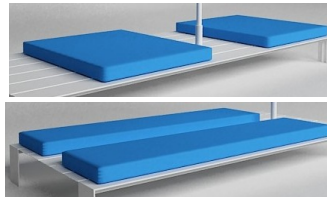

SEATING PREFERENCE

Standard Widths: 2 & 6 slats

Custom Widths: 3, 4 & 5 slats
Please inquire for more information.

BASE TYPE

FEET
Leveling Feet Included

FINISH STYLE

ANODIZED ALUMINUM & POWDER COAT
May choose a different anodized finish (10 items minimum)
Embossed textured white RAL #9010 (no minimums)
other RAL colors available (10 items minimum)

**All stated dimensions are approximate

SIT-IN ACCESSORIES

SIT-IN allows you to create seating your way. From cushions to back rests and umbrellas, SIT-IN can be your style, your way.

Accessory	Length (L) Height (H) Depth (D)	Item Code	Product Weight
CUSHIONS			
	L 89 2/5" H 22 4/5" D 4 3/10"	A/SIAC.C1	N/A
	L 42 1/10" H 84" D 4 3/10"	A/SIAC.C2	N/A
	L 78 7/10" H 78 7/10" D 4 3/10"	A/SIAC.C3	N/A
UMBRELLA			
	H 70 9/10" D 70 9/10"	A/SIAC.U	22 lbs
BACK REST			
	H 26" D 21 3/10"	A/SIAC.SB1	4.4 lbs
	L 16 1/10" H 15 7/10" D 21 3/10"	A/SIAC.SB2	4.4 lbs

CUSHIONS

Custom sizes can be created, assorted fabric colors available.

Please inquire for more information.

UMBRELLA

Attached to bench.
See Shade section for freestanding option

BACK REST

Black lacquered metal back with black synthetic net fabric