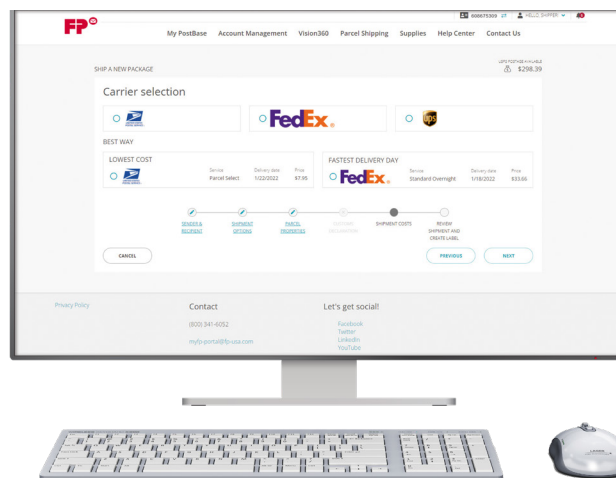

FP® Parcel Shipping

Ship. Track. Save.

FP Parcel Shipping is a simple, step-by-step, online shipping application that allows mailers to create shipping labels with tracking, qualify for discounted USPS® rates and manage shipments with end-to-end real-time tracking.

This scalable solution offers the ability to add UPS®, FedEx® and DHL. This enables you to compare shipping options across carriers, making it easy to select the best rate for the date and time the parcel needs to be delivered.

Save up to 88%
with Priority Mail®
Commercial
Plus pricing.

Based on Jan. 2022 rates

FP PS70 Seventy pound
capacity USB scale

Rate Shopping

Easily compare rates across services and multiple carriers with savings that add up.

Multi-Carrier Option

Connect to your carrier shipping account to expand rate shopping and improve savings potential.

Tracking Email

Automatically email recipient tracking and parcel information for better customer service.

Print tracking labels

Print IMpb compliant tracking labels on plain paper or 4"x6" thermal shipping labels.