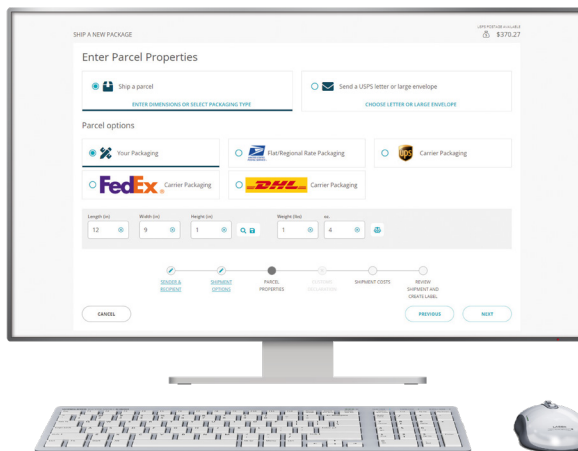

Get the Best Rates

Save over retail rates with commercial pricing. USPS® Commercial Plus Pricing saves up to 88% on Priority Mail®, up to 67% on First-Class Packages and up to up to 16% on Priority Mail® Express.

Full Tracking Visibility

Manage and track packages with the easy search tracking dashboard. Plus, automatically email recipient tracking and parcel information for better customer service.

Addresses Made Easy

With CASS™ address validation and correction, you can prevent mis-shipments and delays. The single address book allows you to simplify your address book management by using only one address book for USPS® as well as other carrier shipments.

Flexible for all your Mailing and Shipping Needs

Scalable for small office to enterprises including work from home. FP Parcel Shipping Prints First-Class letters and trackable shipping labels with many different print options and formats.

Cost Account Management

Allocate costs and report on expenditures by cost account when combined with PostBase Vision360.

Analytics Dashboard

Get an overview of your shipping operations and expenditures with the graphical analytics dashboard.

Robust Reporting

Generate shipment, tracking and expenditure reports in PDF, Excel or .csv formats.

Protected with free insurance

Receive up to $100 free insurance on Priority Mail® and Priority Mail® Express.