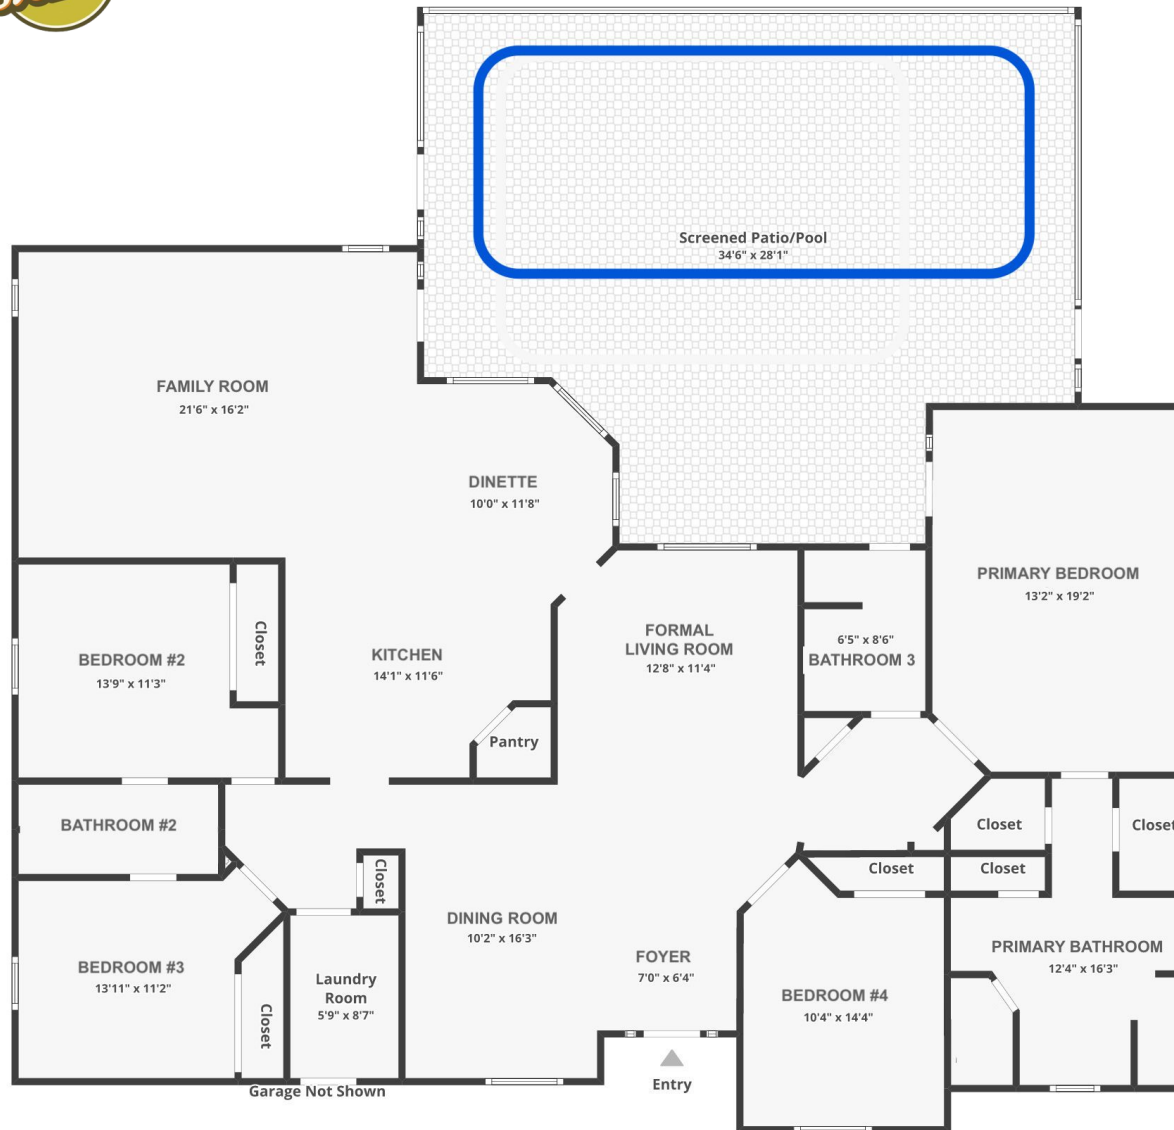

5721 ALOMA WOODS BLVD., OVIEDO, FL. 32765

Floor plans/tour cannot be used for building or design purposes. Sizes and dimensions are approximate.