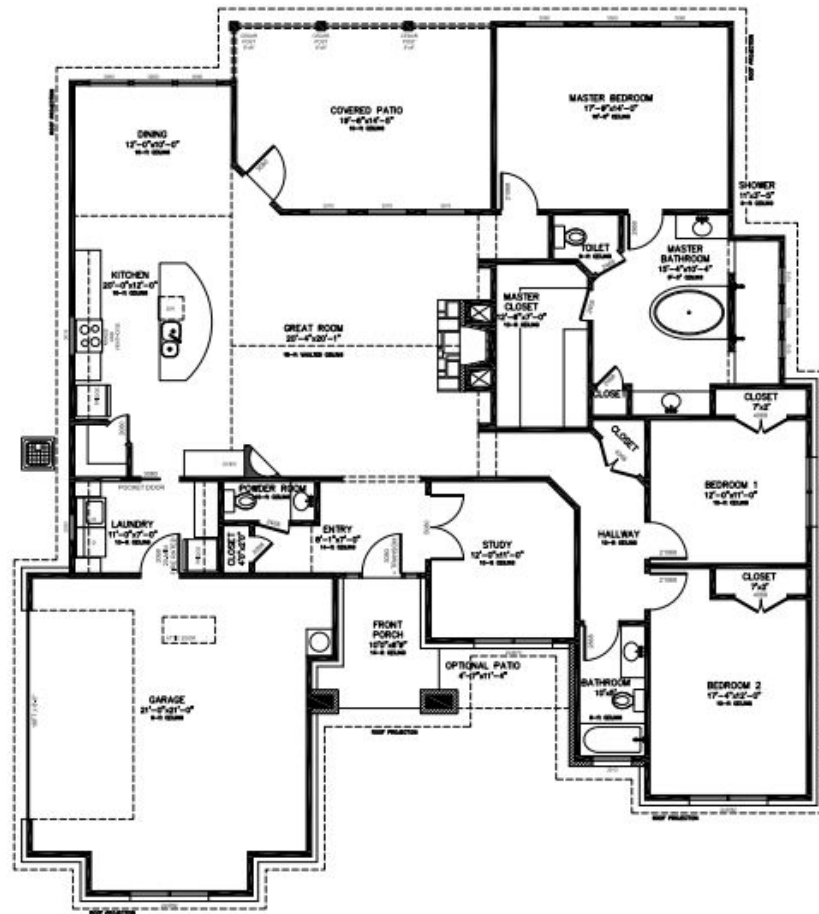

3 Bedroom Plan

1 FLOOR PLAN
Scale: 1/8" = 1'-0"

1 FRONT ELEVATION
Scale: 1/8" = 1'-0"

SMITHWOOD CUSTOM HOMES
New Braunfels, TX

Your Dream Home Awaits

Office: 830-964-2400
www.smithwoodhomes.com