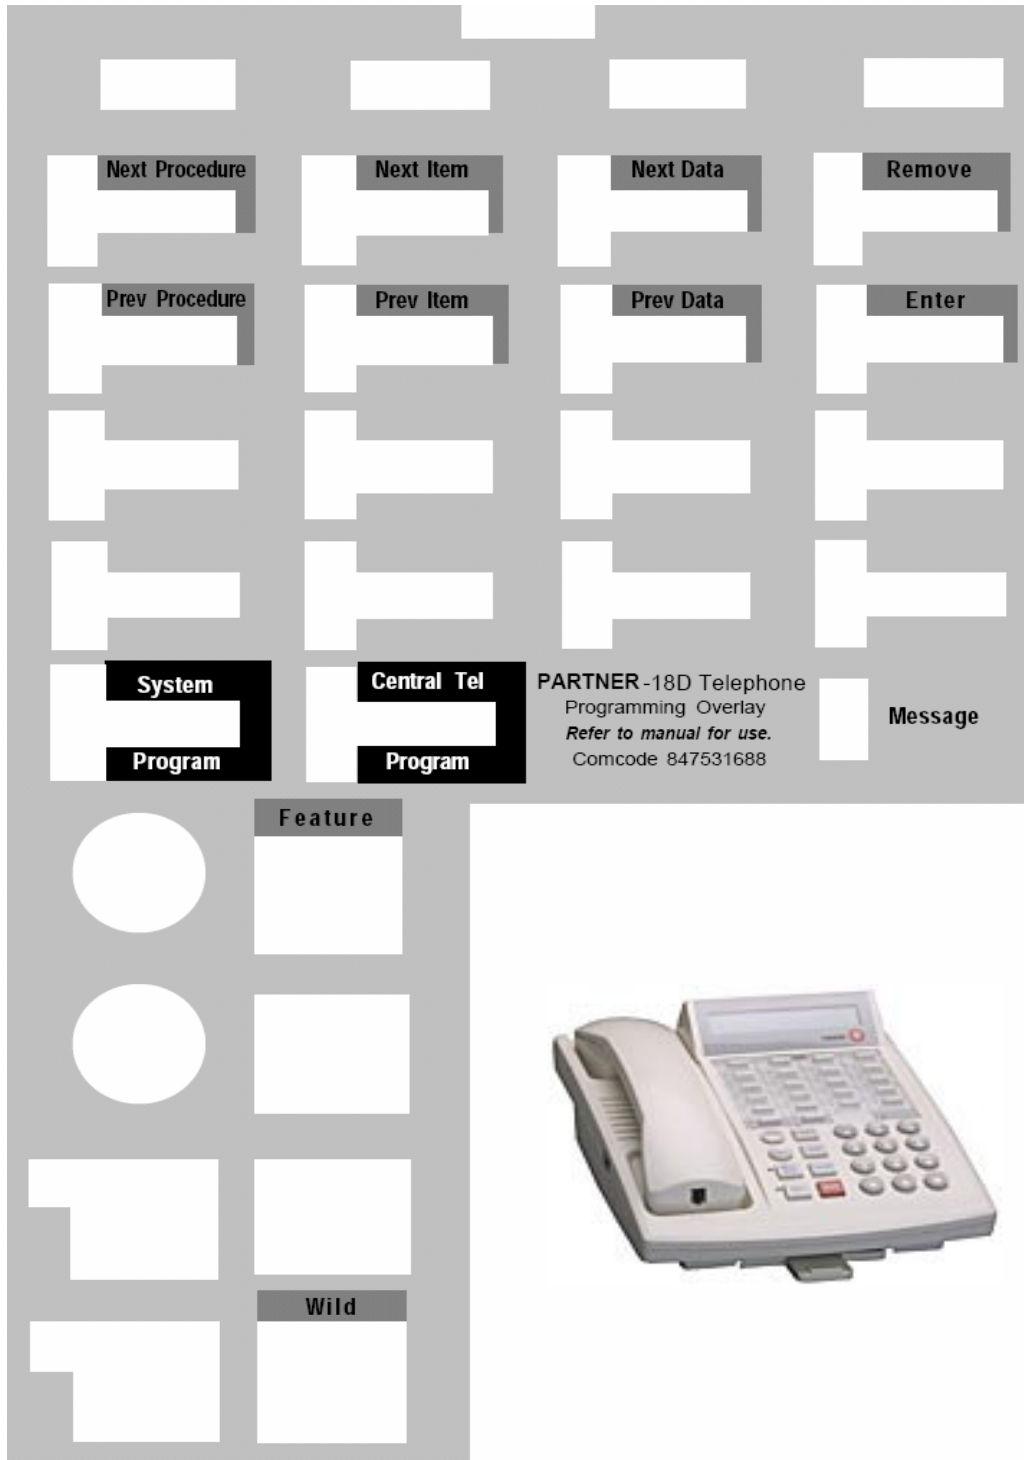

System Telephone Diagrams - Partner ACS R4.0 18D (NEW!!)

**18 Button Display - Black / Titanium White (700340193 / 700340219)**

## System Telephone Diagrams - Partner 18D

System Telephone Diagrams - Partner ACS R4.0 18D & Partner 18D

## System Telephone Diagrams - MLS 18D

System Telephone Diagrams - MLS 18D