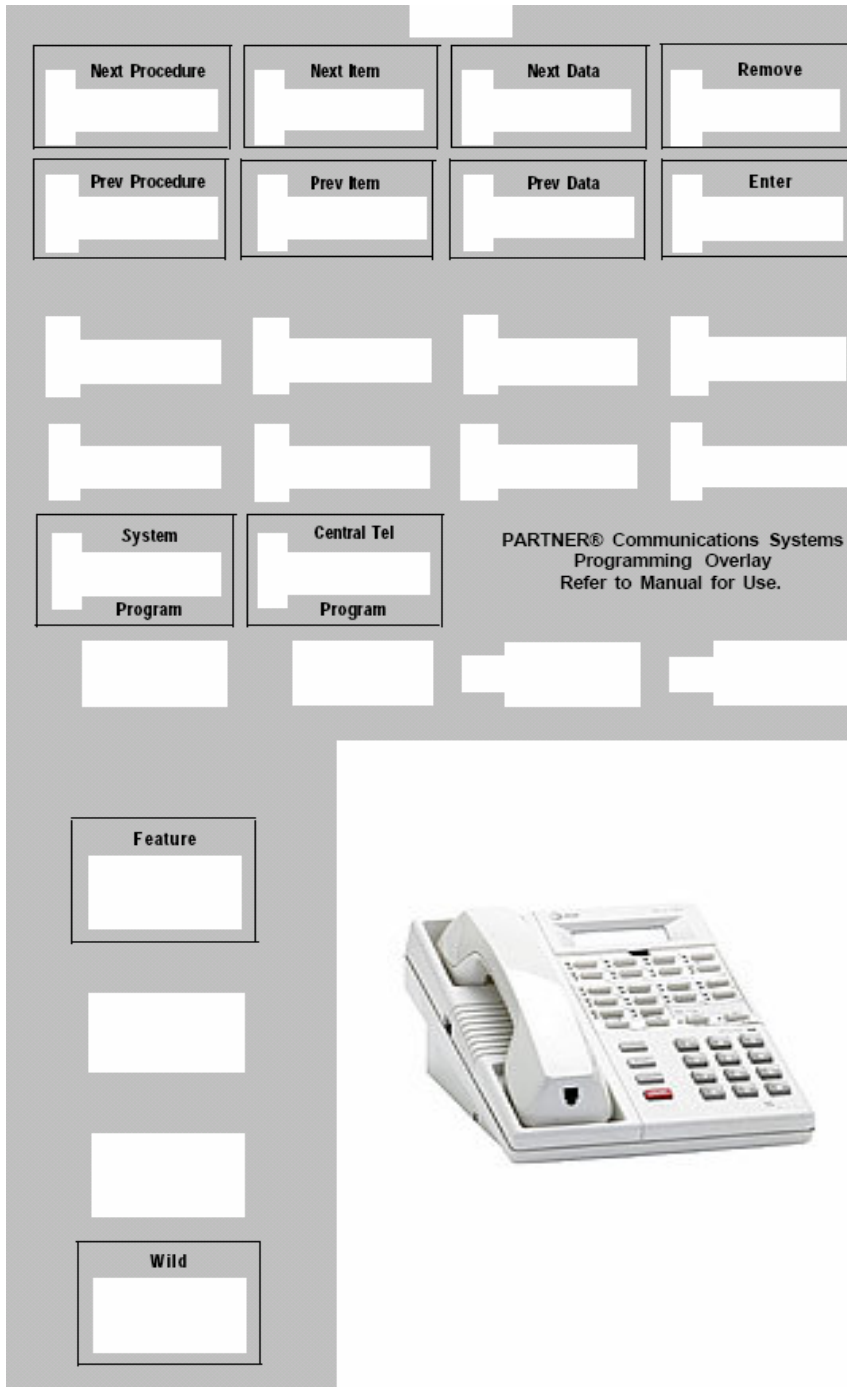

System Telephone Diagrams - Partner ACS R4.0 18D (NEW!!)

**18 Button Display - Black / Titanium White (700340193 / 700340219)**

## System Telephone Diagrams - Partner 18D

System Telephone Diagrams - Partner ACS R4.0 18D & Partner 18D

## System Telephone Diagrams - MLS 18D

System Telephone Diagrams - MLS 18D