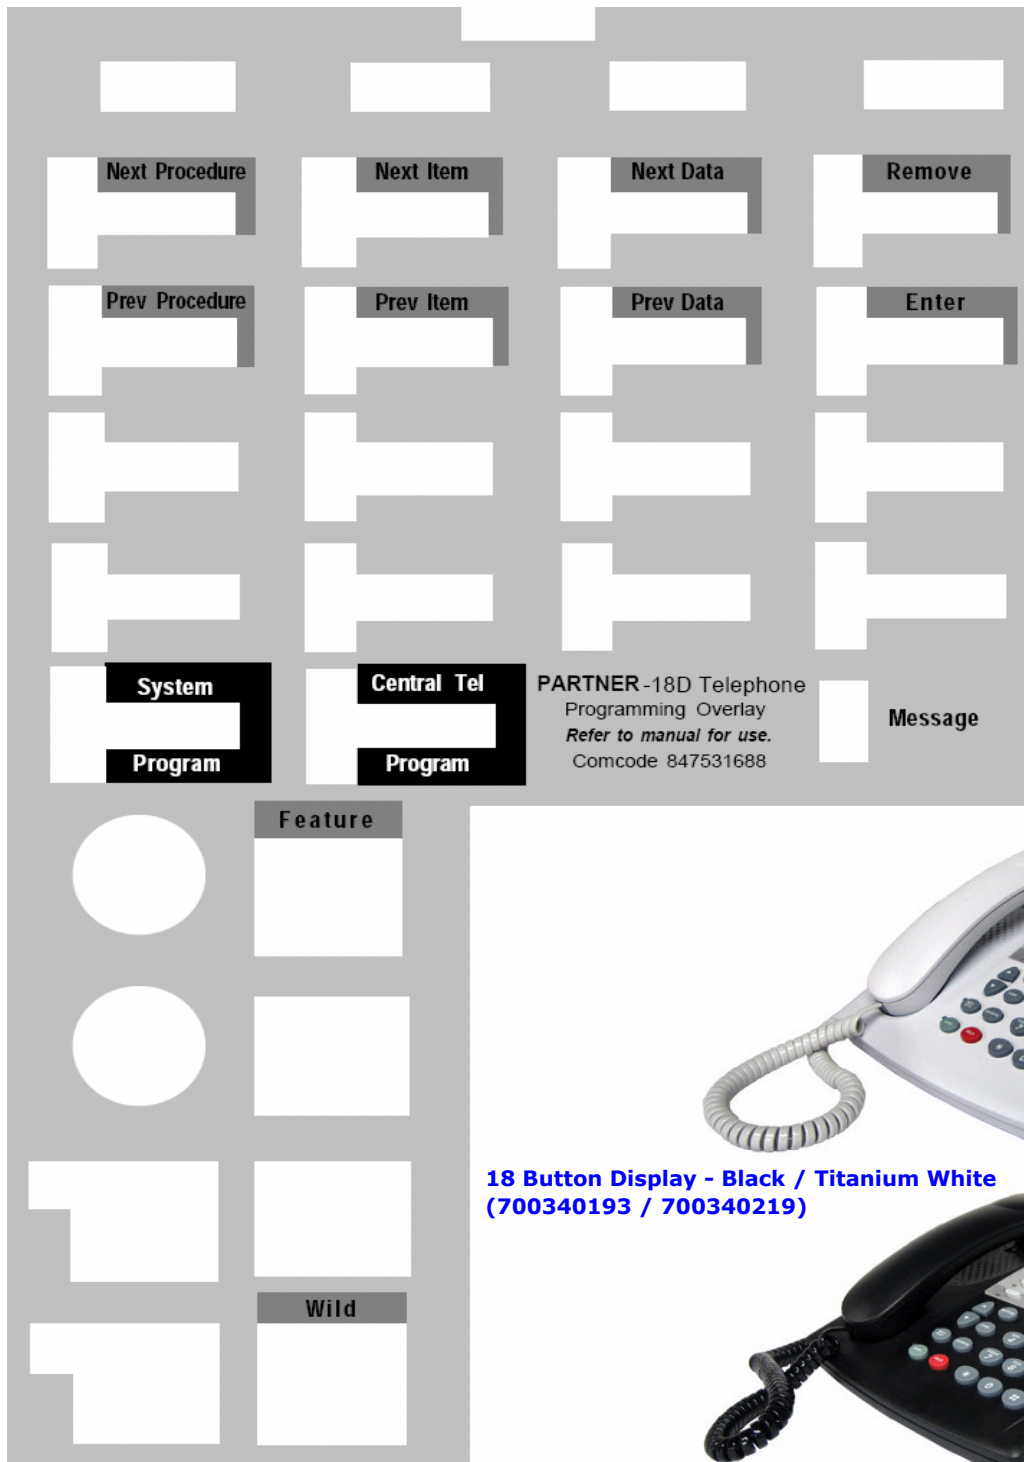

System Telephone Diagrams - Partner ACS R4.0 18D (NEW!!)

**18 Button Display - Black / Titanium White (700340193 / 700340219)**

## System Telephone Diagrams - Partner 18D

System Telephone Diagrams - Partner ACS R4.0 18D & Partner 18D

## System Telephone Diagrams - MLS 18D

System Telephone Diagrams - MLS 18D