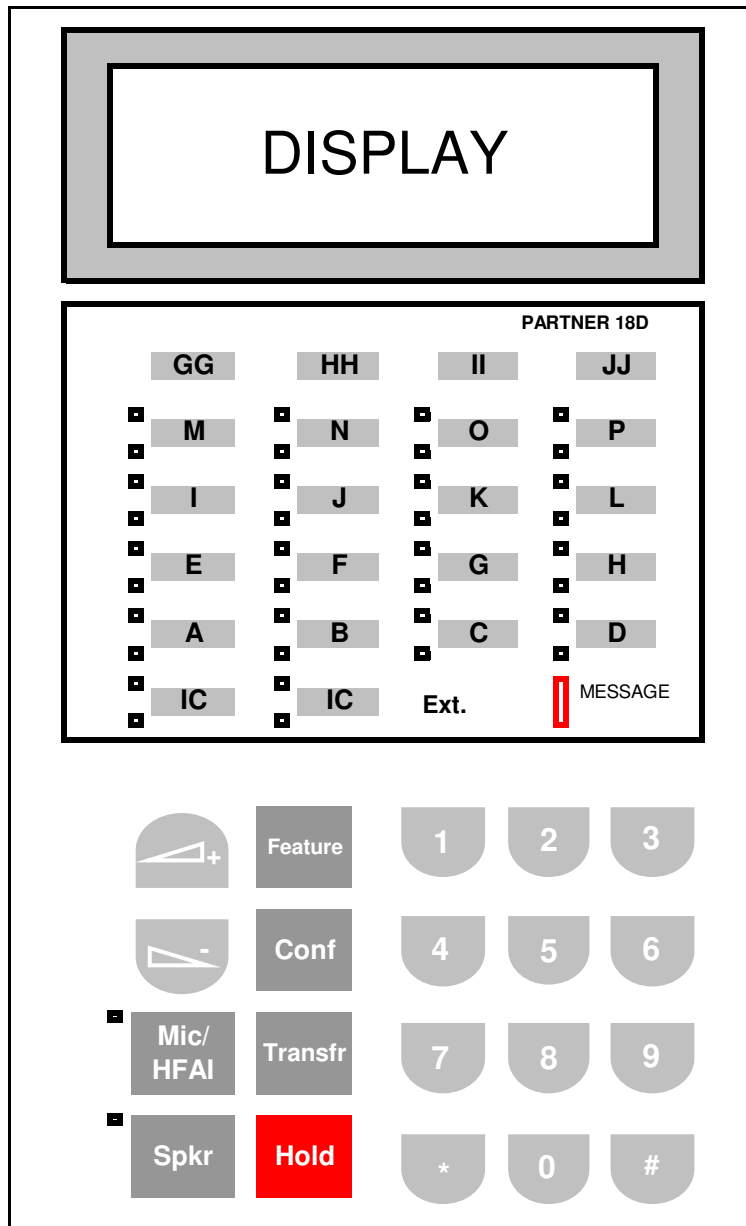

System Telephone Diagrams - Partner ACS R4.0 18D (NEW!!)

**18 Button Display - Black / Titanium White (700340193 / 700340219)**

## System Telephone Diagrams - Partner 18D

System Telephone Diagrams - Partner ACS R4.0 18D & Partner 18D

## System Telephone Diagrams - MLS 18D

System Telephone Diagrams - MLS 18D