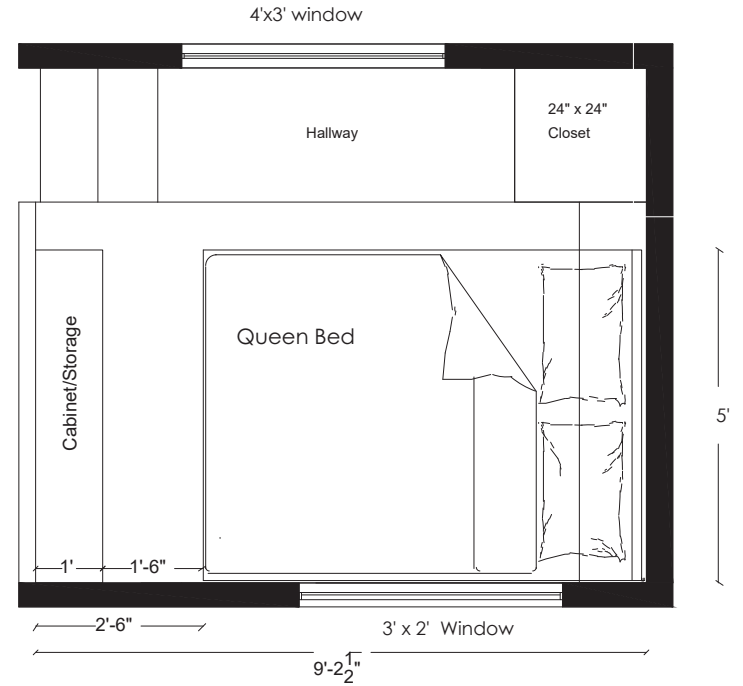

Bliss Casita

1 Bedroom Loft & Optional Sofa bed (2-4 People)

8'6" x 28' x 14'

*Options up to 10' wide to 35' long (up to 350 sqft)

LOFT FLOOR

MAIN FLOOR