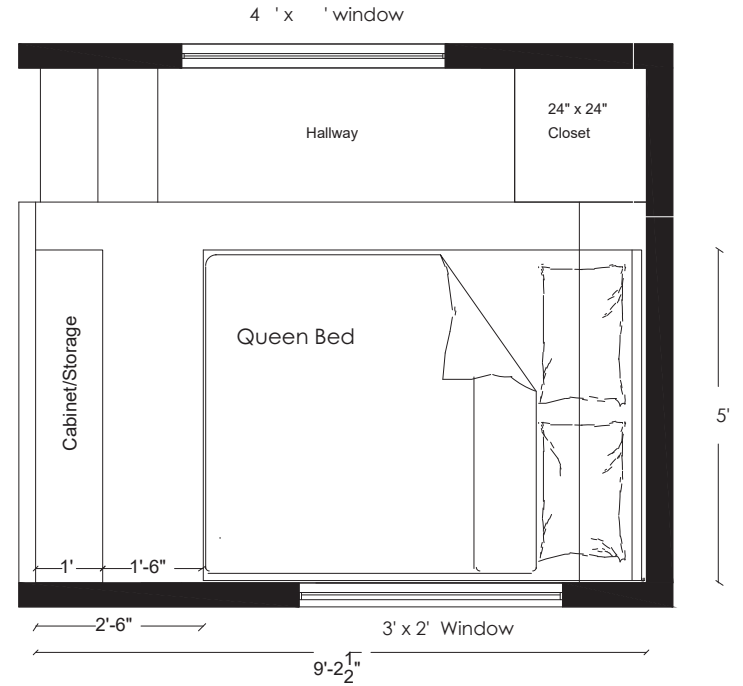

Bliss Casita

1 Bedroom Loft & Optional Sofa bed (2-4 People)

8'6"W x 28'L x 13'10"H

*Options up to 10' wide to 35' long (up to 350 sqft)

LOFT FLOOR

MAIN FLOOR