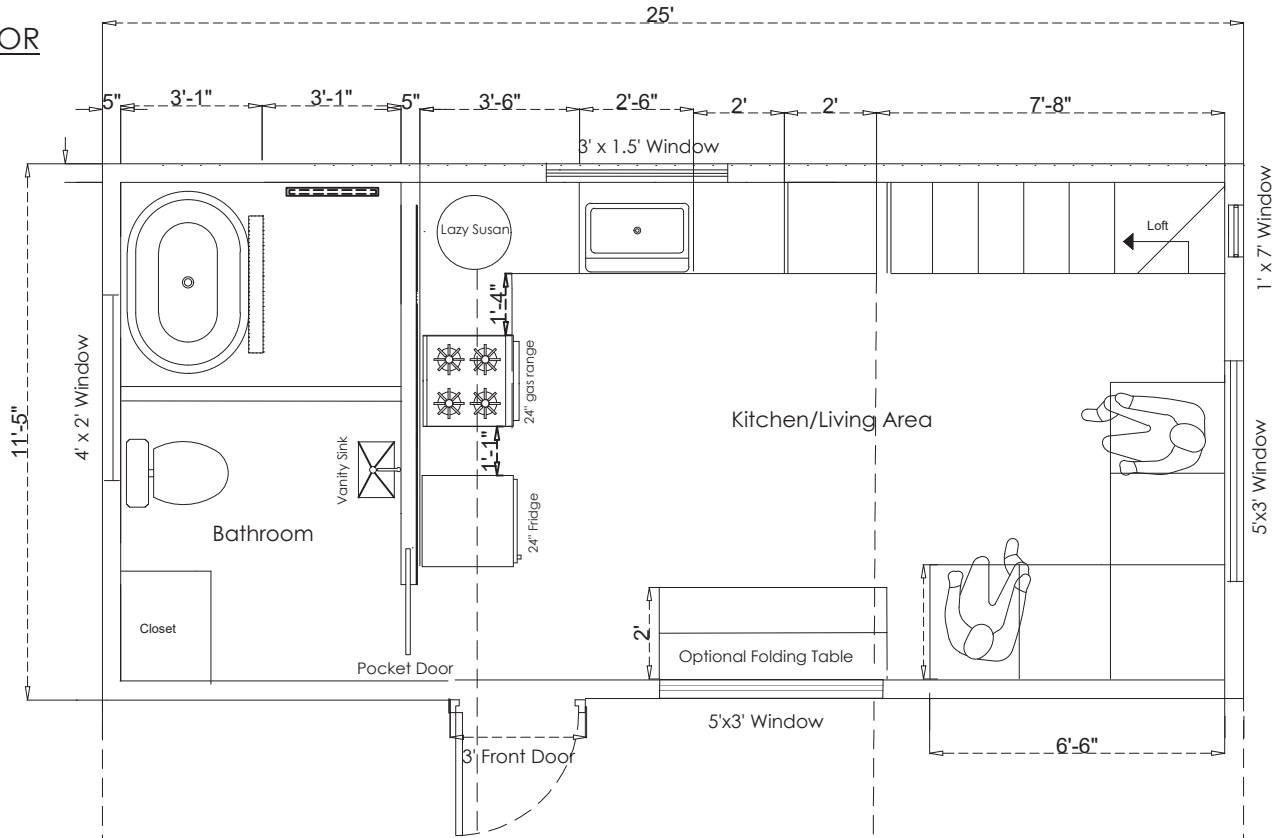

Playa Casita

2 Lofts & Optional Sofa bed (4-6 People)

11'5" x 25' x 13'10"

*Option of length to 34' (up to 394 sqft)

FIRST FLOOR

SECOND FLOOR