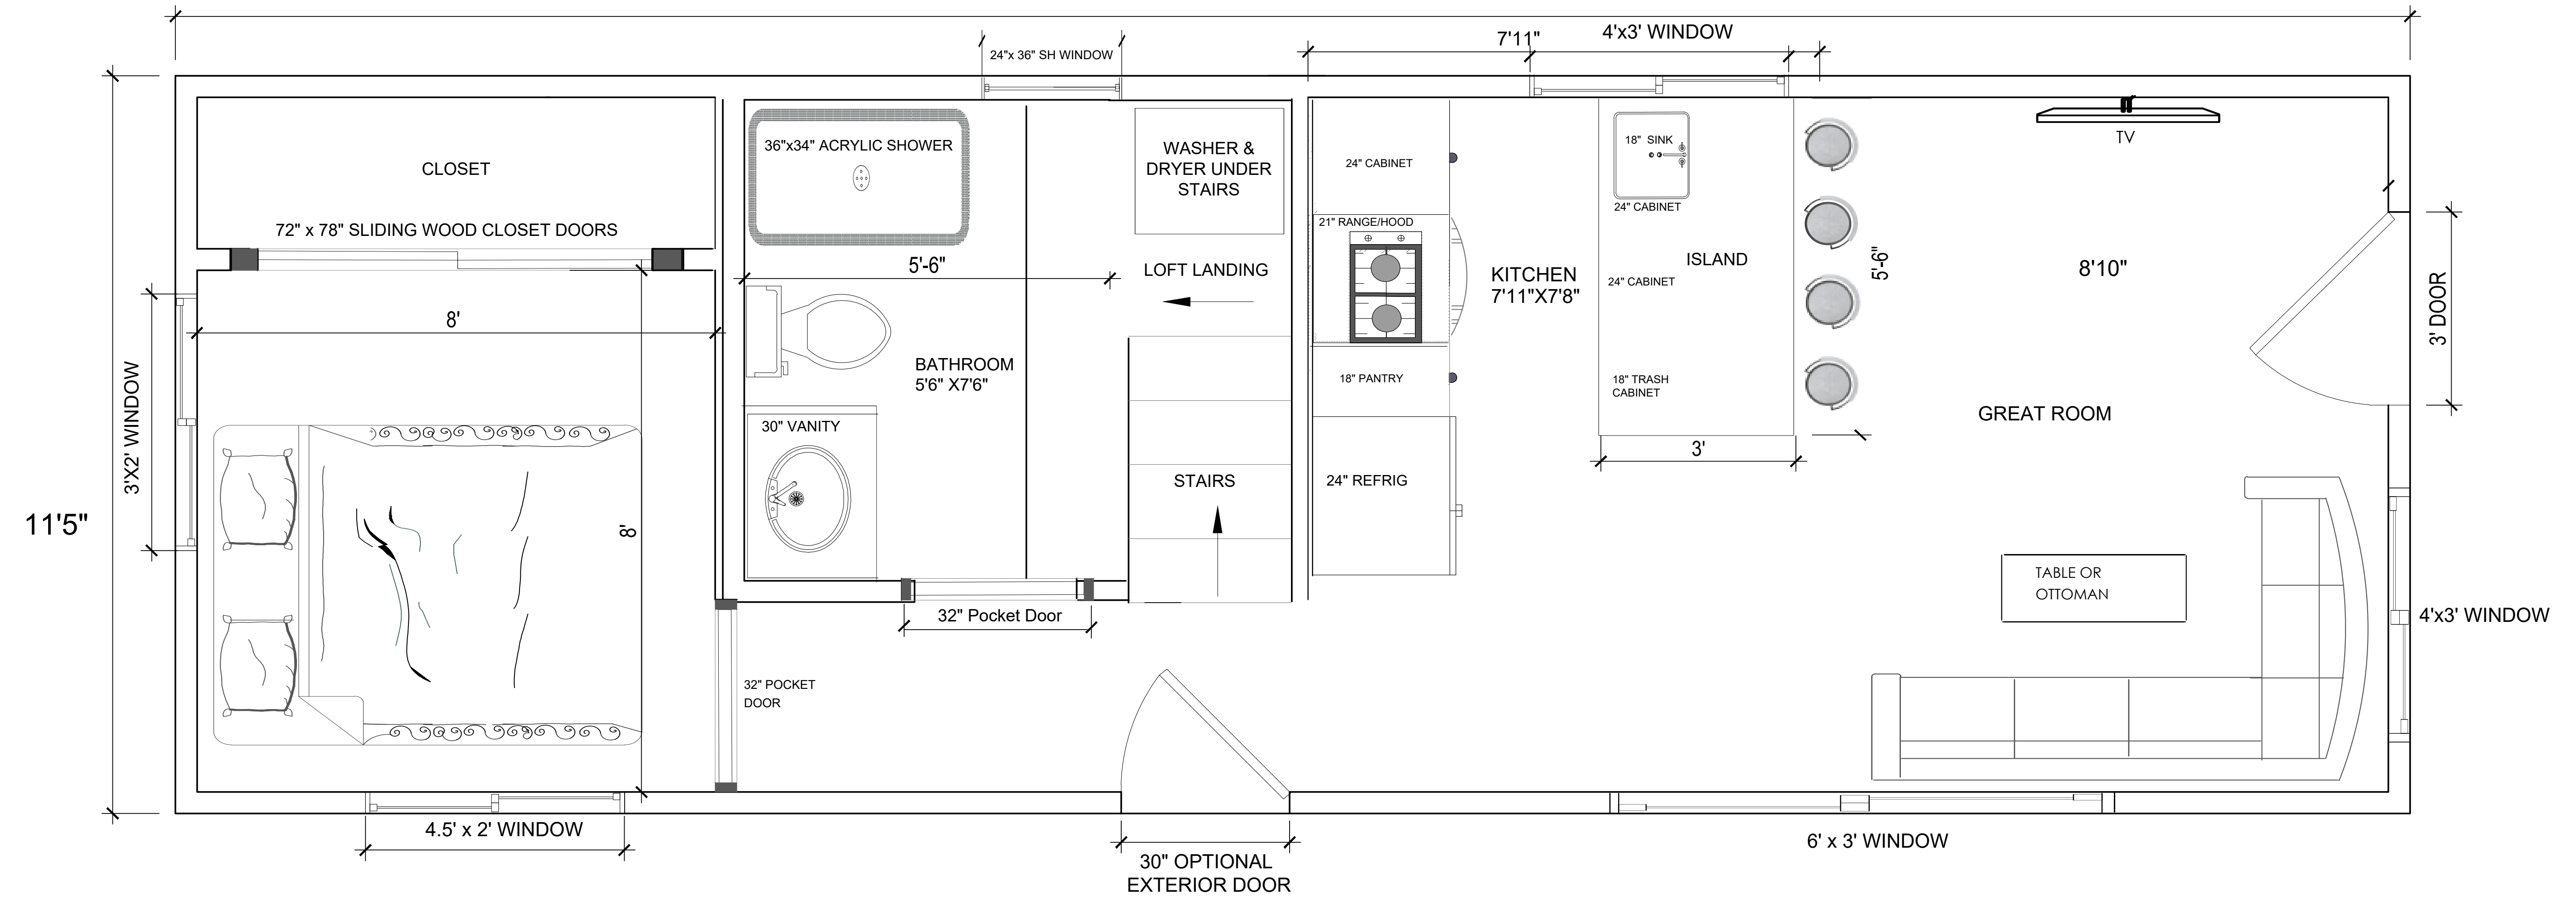

# Hacienda 1 Loft Casita

1 Bedroom, 1 Extra Large Loft, Optional Sofa Bed(6-8 people)  
11'5" W x 34'5"L x 13'10"H = 397 Sqft

## MAIN FLOOR PLAN

## LOFT FLOOR PLAN