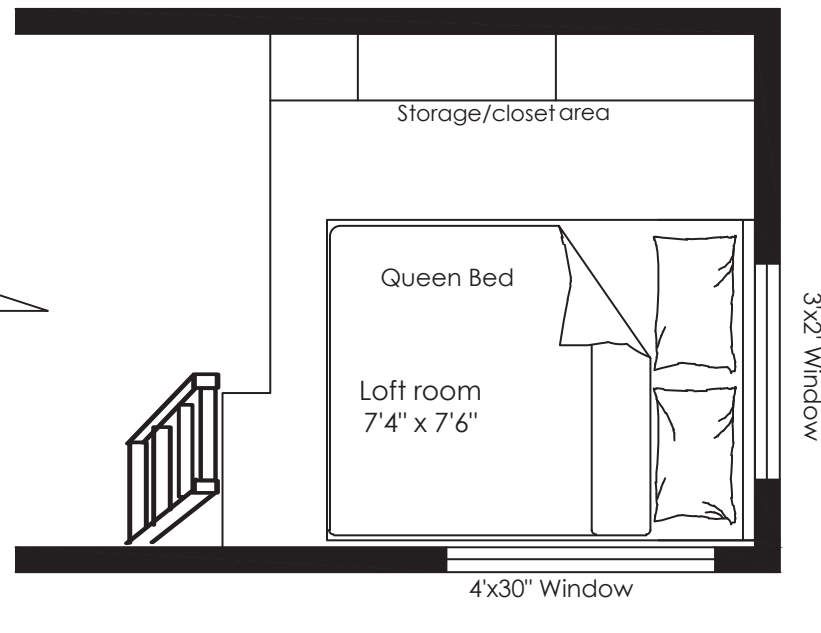

Ojai Casita

1 Bedroom Loft & Optional Sofa bed (2-4 People)

8'6" x 20' x 14'

*Option up to 10' wide and 26' long (up to 260 sqft)

SECOND FLOOR

FIRST FLOOR