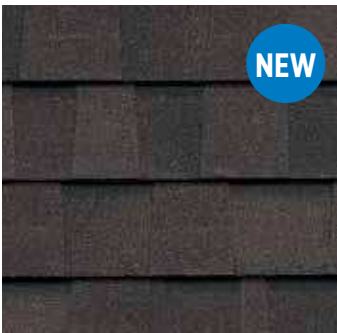

Max Def Espresso