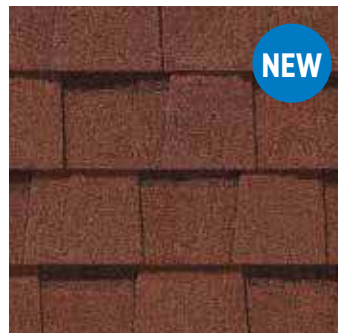

Max Def Red Oak

Max Def Colors

Look deeper. With Max Def, a new dimension is added to shingles with a richer mixture of surface granules. You get a brighter, more vibrant, more dramatic appearance and depth of color. And the natural beauty of your roof shines through.

NOTE: Due to limitations of printing reproduction, CertainTeed can not guarantee the identical match of the actual product color to the graphic representations throughout this publication.

Scan code for more information