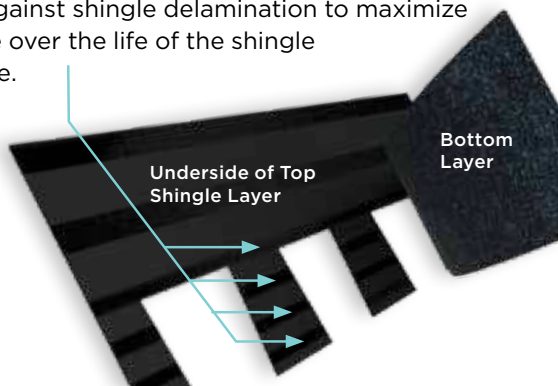

NailTrak®

Fast, Accurate, Visible

The new and improved **NailTrak** nailing line, a feature on CertainTeed designer shingles.

Now **NailTrak** is brighter than ever before, with high-visibility lines that stand out whether it's daybreak or dusk.

NailTrak removes the guesswork with three separately defined lines, creating a large area to guide your nailing and a smaller area for extreme steep-slope applications.

QuadraBond®

Advanced Layering

CertainTeed's specially formulated adhesive adheres shingle layers at four points, more than any other manufacturer. This superior bond provides greater protection against shingle delamination to maximize performance over the life of the shingle in any climate.