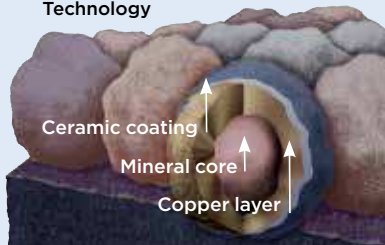

StreakFighter®

Algae Resistance

The ultimate in stain protection.

Those streaks you see on other roofs in your neighborhood? That's algae, and it's a common eyesore on roofing throughout North America. CertainTeed's **StreakFighter** technology uses the power of science to repel algae before it can take hold and spread.

StreakFighter's granular blend includes naturally algae-resistant copper, helping your roof maintain its curb appeal and look beautiful for years to come.

Granule with **StreakFighter** Technology

Diagram for illustrative purposes only.

NailTrak®

Fast, Accurate, Visible

The new and improved **NailTrak** nailing line, a feature on CertainTeed designer shingles.

Now **NailTrak** is brighter than ever before, with high-visibility lines that stand out whether it's daybreak or dusk.

NailTrak removes the guesswork with three separately defined lines, creating a large area to guide your nailing and a smaller area for extreme steep-slope applications.

QuadraBond®

Advanced Layering

CertainTeed's specially formulated adhesive adheres shingle layers at four points, more than any other manufacturer. This superior bond provides greater protection against shingle delamination to maximize performance over the life of the shingle in any climate.