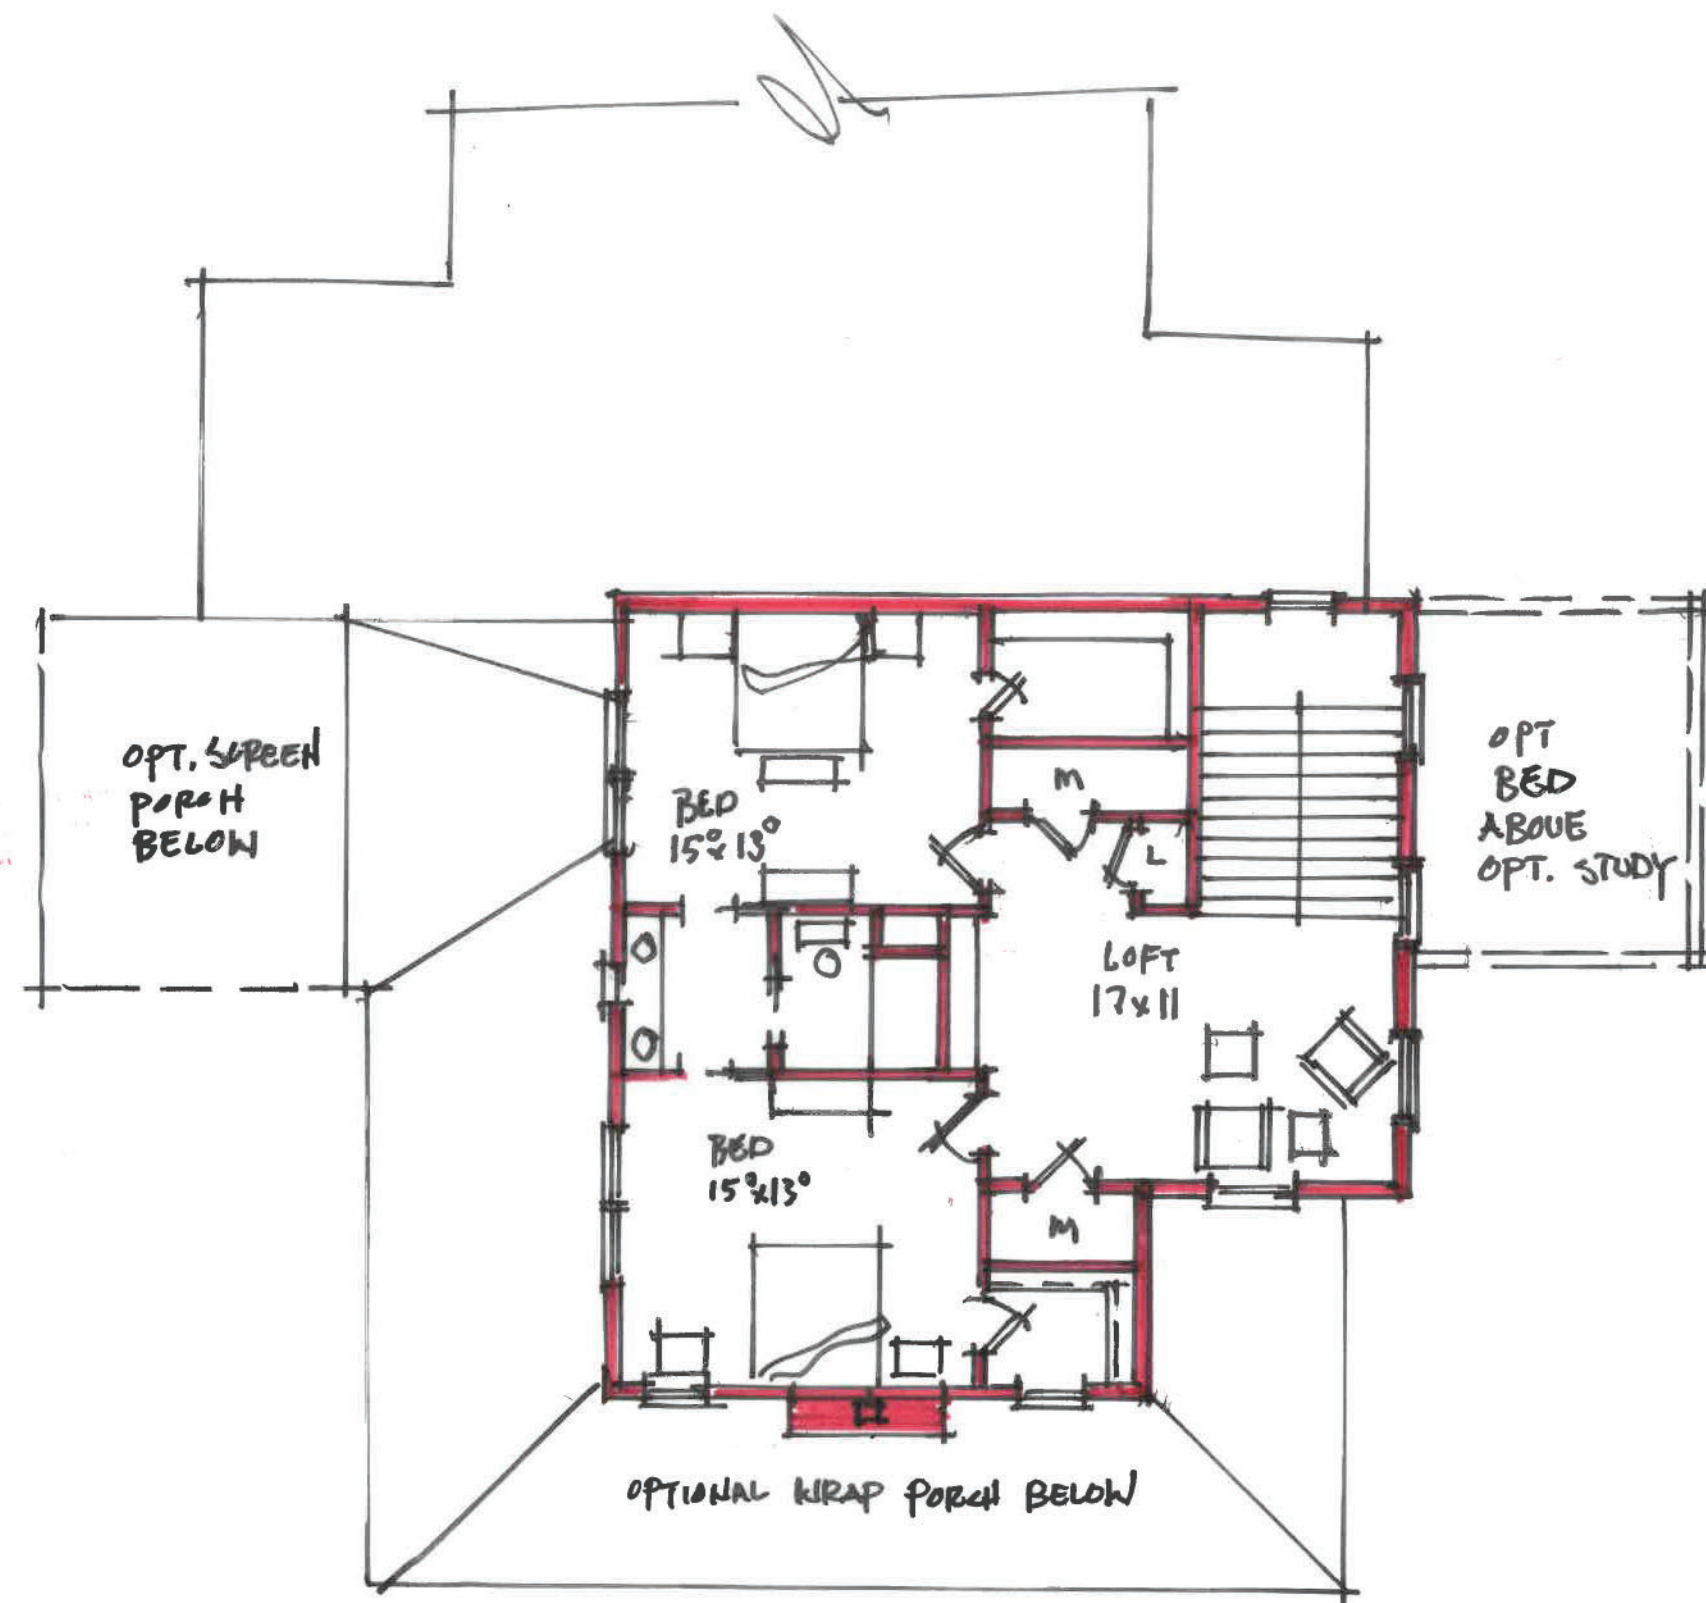

the "Clemente"

0' 4' 8' 16'
Scale: 1/8" = 1'-0"

Oakland Hills
Winter Garden, FL

©2021 LRK Inc. All Rights Reserved.

FRONT ELEVATION

Scale: 1/8" = 1'-0"

0' 4' 8' 16'
 Scale: 1/8" = 1'-0"

Oakland Hills
 Winter Garden, FL

©2021 LRK Inc. All Rights Reserved.

FIRST FLOOR PLAN

Scale: 1/8" = 1'-0"

SECOND FLOOR PLAN 805 P
 OAKLAND HILLS LRK 1/31/21

0' 4' 8' 16'
 Scale: 1/8" = 1'-0"

Oakland Hills
 Winter Garden, FL

©2021 LRK Inc. All Rights Reserved.

SECOND FLOOR PLAN

Scale: 1/8" = 1'-0"