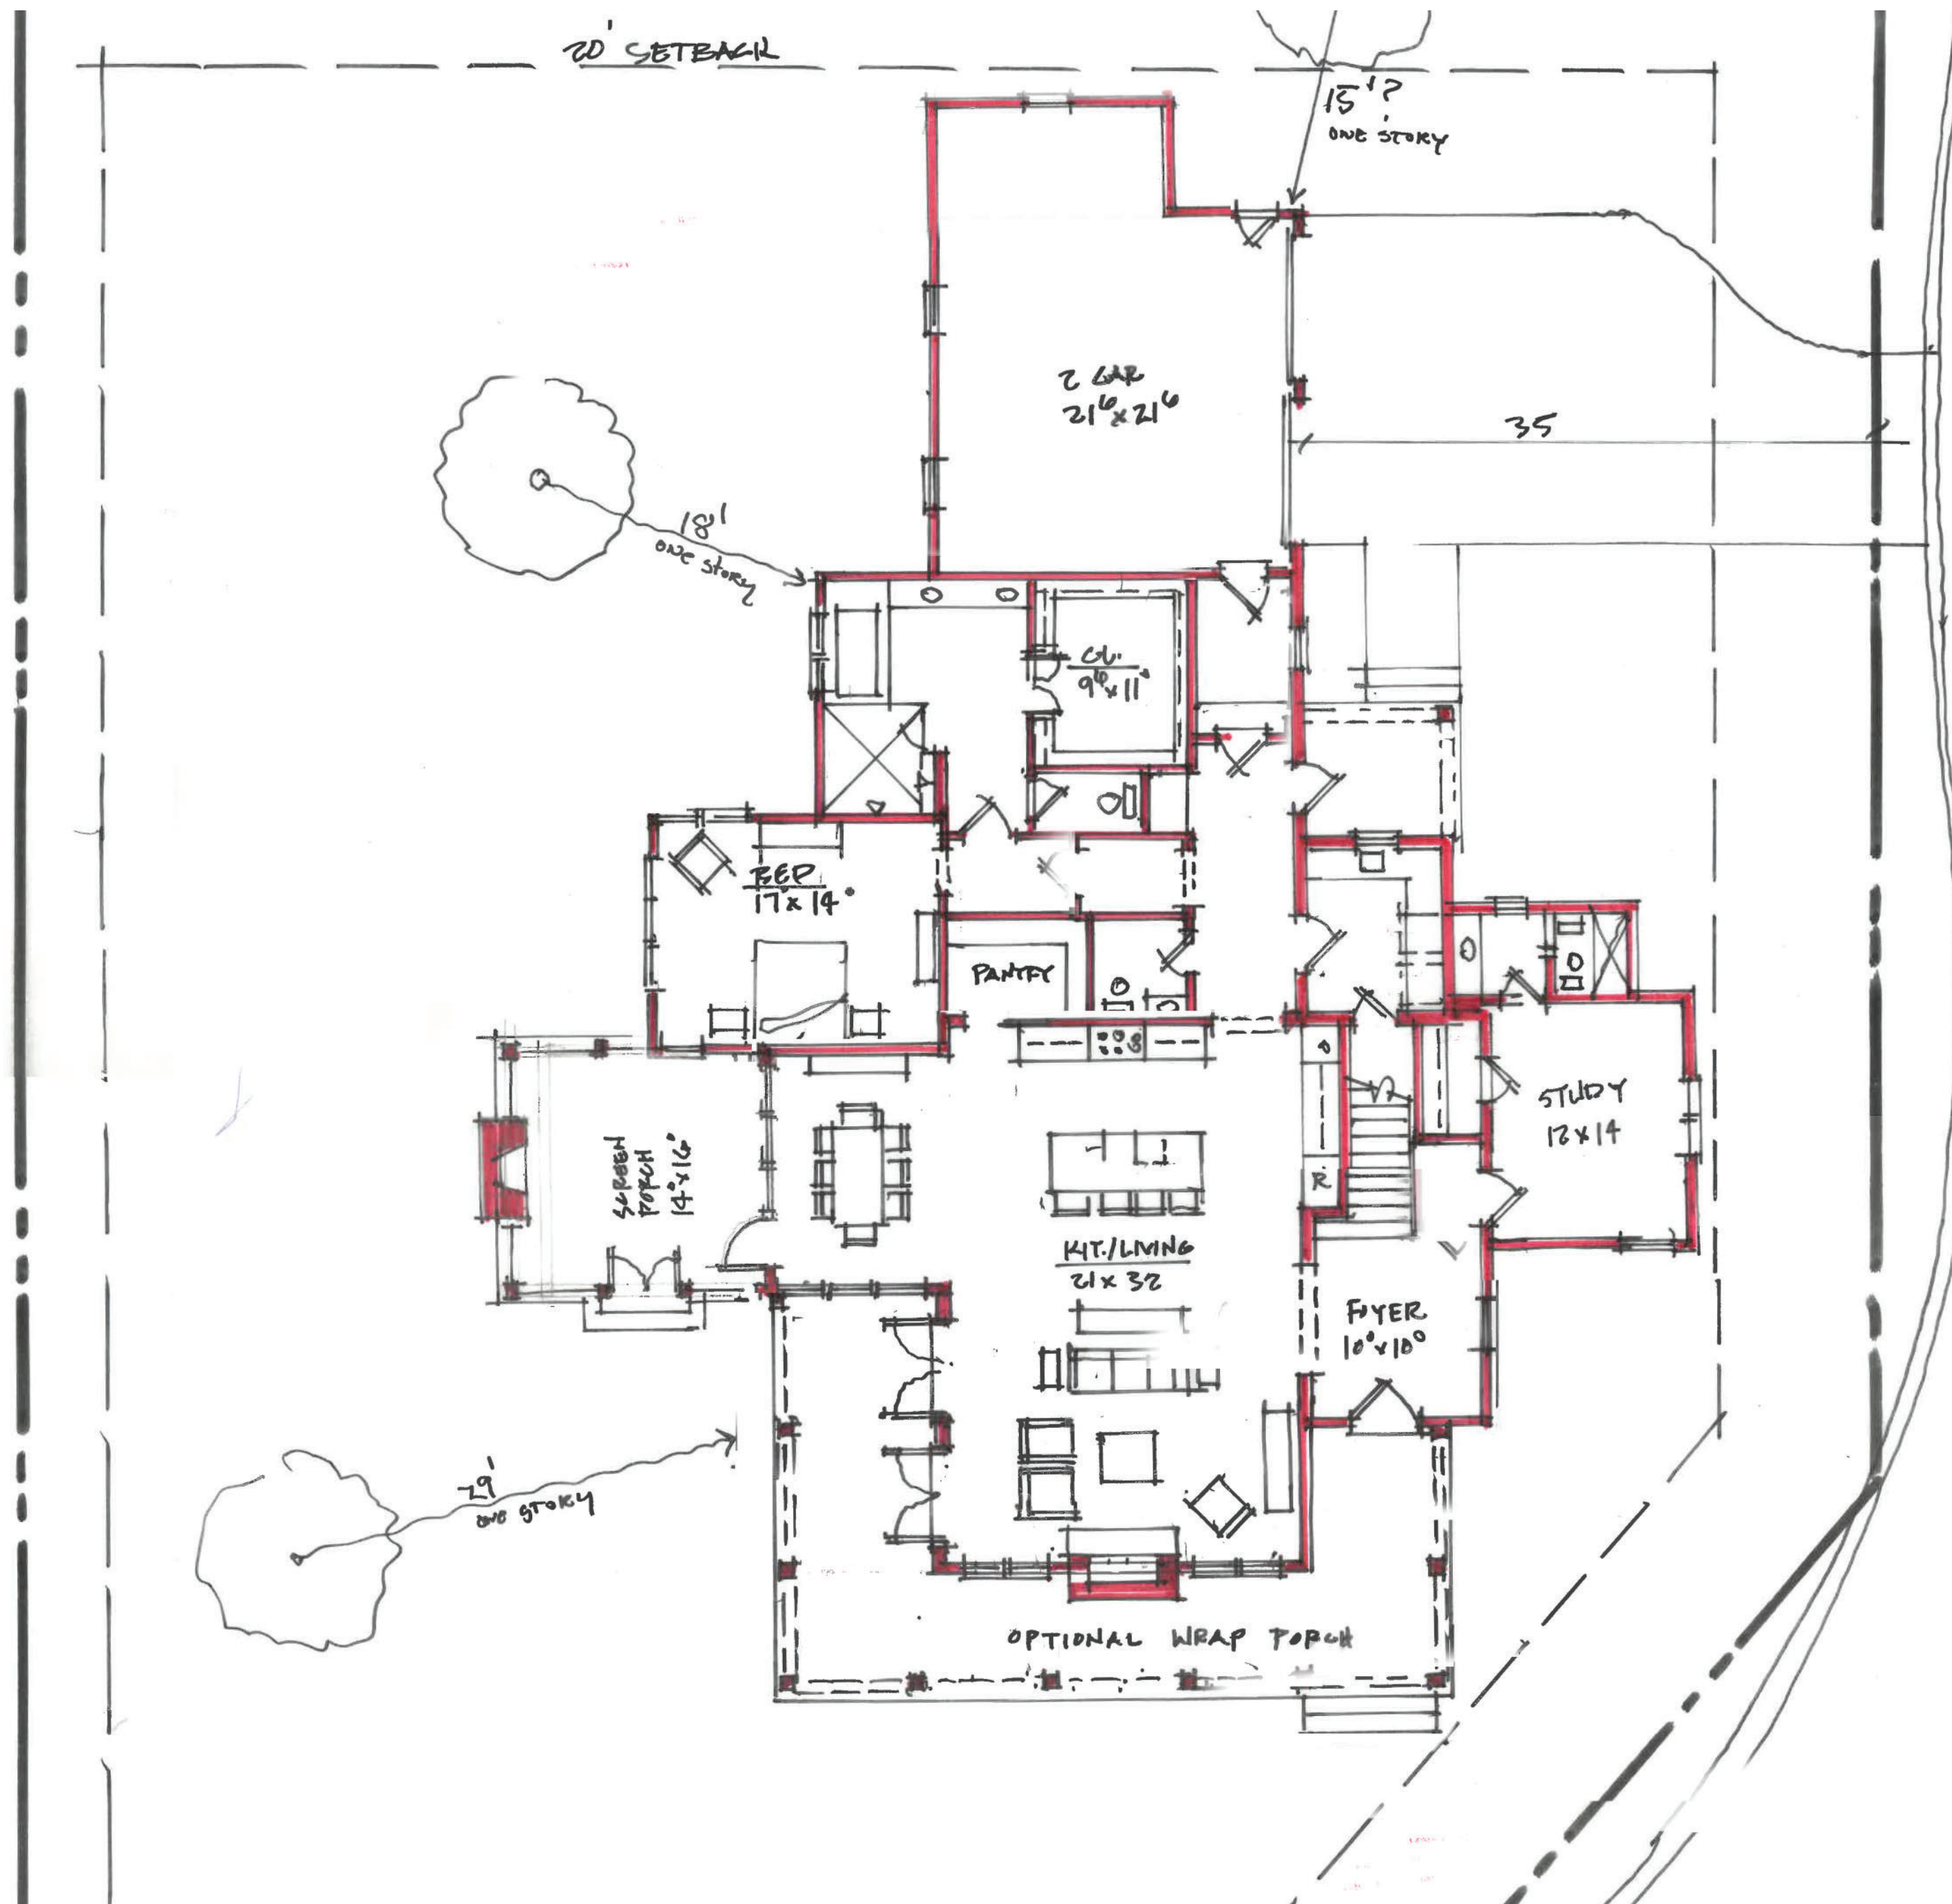

the "Clemente"

0' 4' 8' 16'
Scale: 1/8" = 1'-0"

Oakland Hills
Winter Garden, FL

©2021 LRK Inc. All Rights Reserved.

FRONT ELEVATION

Scale: 1/8" = 1'-0"

0' 4' 8' 16'
 Scale: 1/8" = 1'-0"

Oakland Hills
 Winter Garden, FL

©2021 LRK Inc. All Rights Reserved.

FIRST FLOOR PLAN

Scale: 1/8" = 1'-0"

SECOND FLOOR PLAN 805 P
 OAKLAND HILLS LRK 1/31/21

0' 4' 8' 16'
 Scale: 1/8" = 1'-0"

Oakland Hills
 Winter Garden, FL

©2021 LRK Inc. All Rights Reserved.

SECOND FLOOR PLAN

Scale: 1/8" = 1'-0"