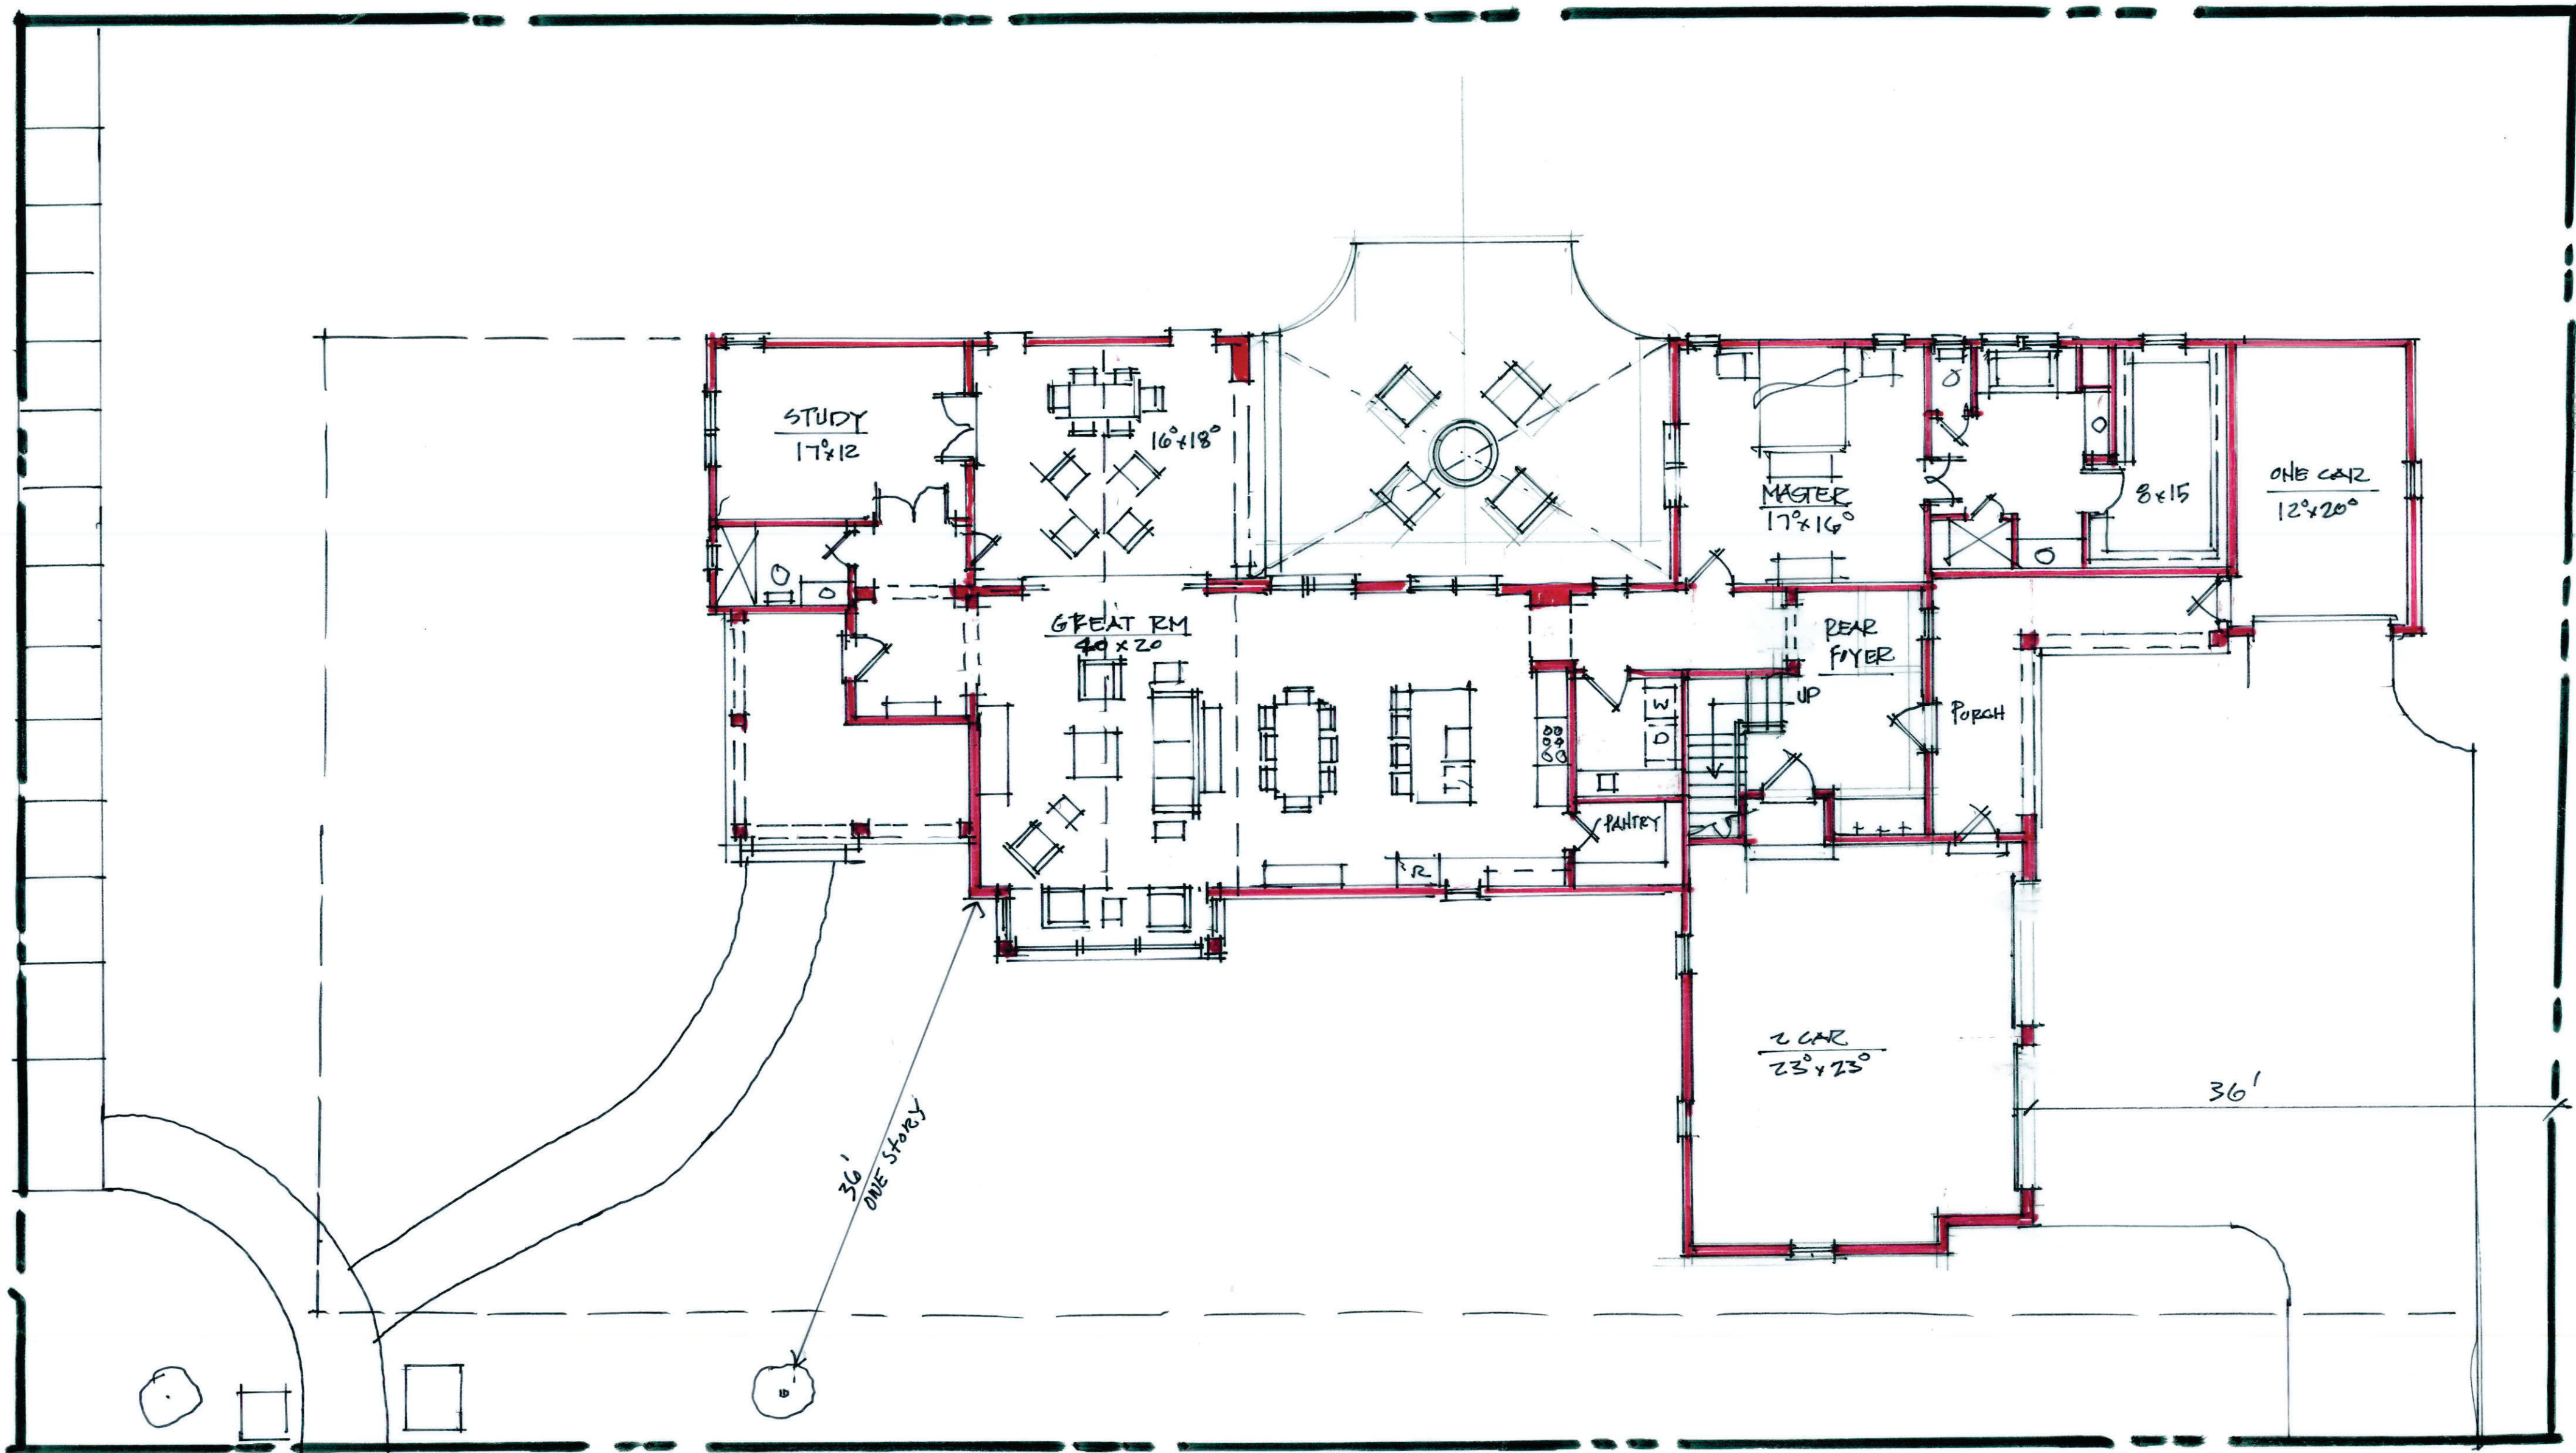

the "Gabriel"

0' 4' 8' 16'
Scale: 1/8" = 1'-0"

Oakland Hills - Lot 4

Winter Garden, FL | 04P608020 | 03.02.21

©2021 LRK Inc. All Rights Reserved.

FRONT ELEVATION

Scale: 1/8" = 1'-0"

FIRST FLOOR PLAN LOT 4
 1/8" = 1'-0" OAKLAND HILLS
 2400 φ 2.24.21 LRK

0' 4' 8' 16'
 Scale: 1/8" = 1'-0"

Oakland Hills - Lot 4

Winter Garden, FL | 04P608020 | 03.02.21

©2021 LRK Inc. All Rights Reserved.

FIRST FLOOR PLAN

Scale: 1/8" = 1'-0"

SECOND FLOOR PLAN
 OAKLAND HILLS 2.24.21
 1000 ϕ LRLK

0' 4' 8' 16'
 Scale: 1/8" = 1'-0"

Oakland Hills - Lot 4

Winter Garden, FL | 04P608020 | 03.02.21

©2021 LRK Inc. All Rights Reserved.

SECOND FLOOR PLAN

Scale: 1/8" = 1'-0"