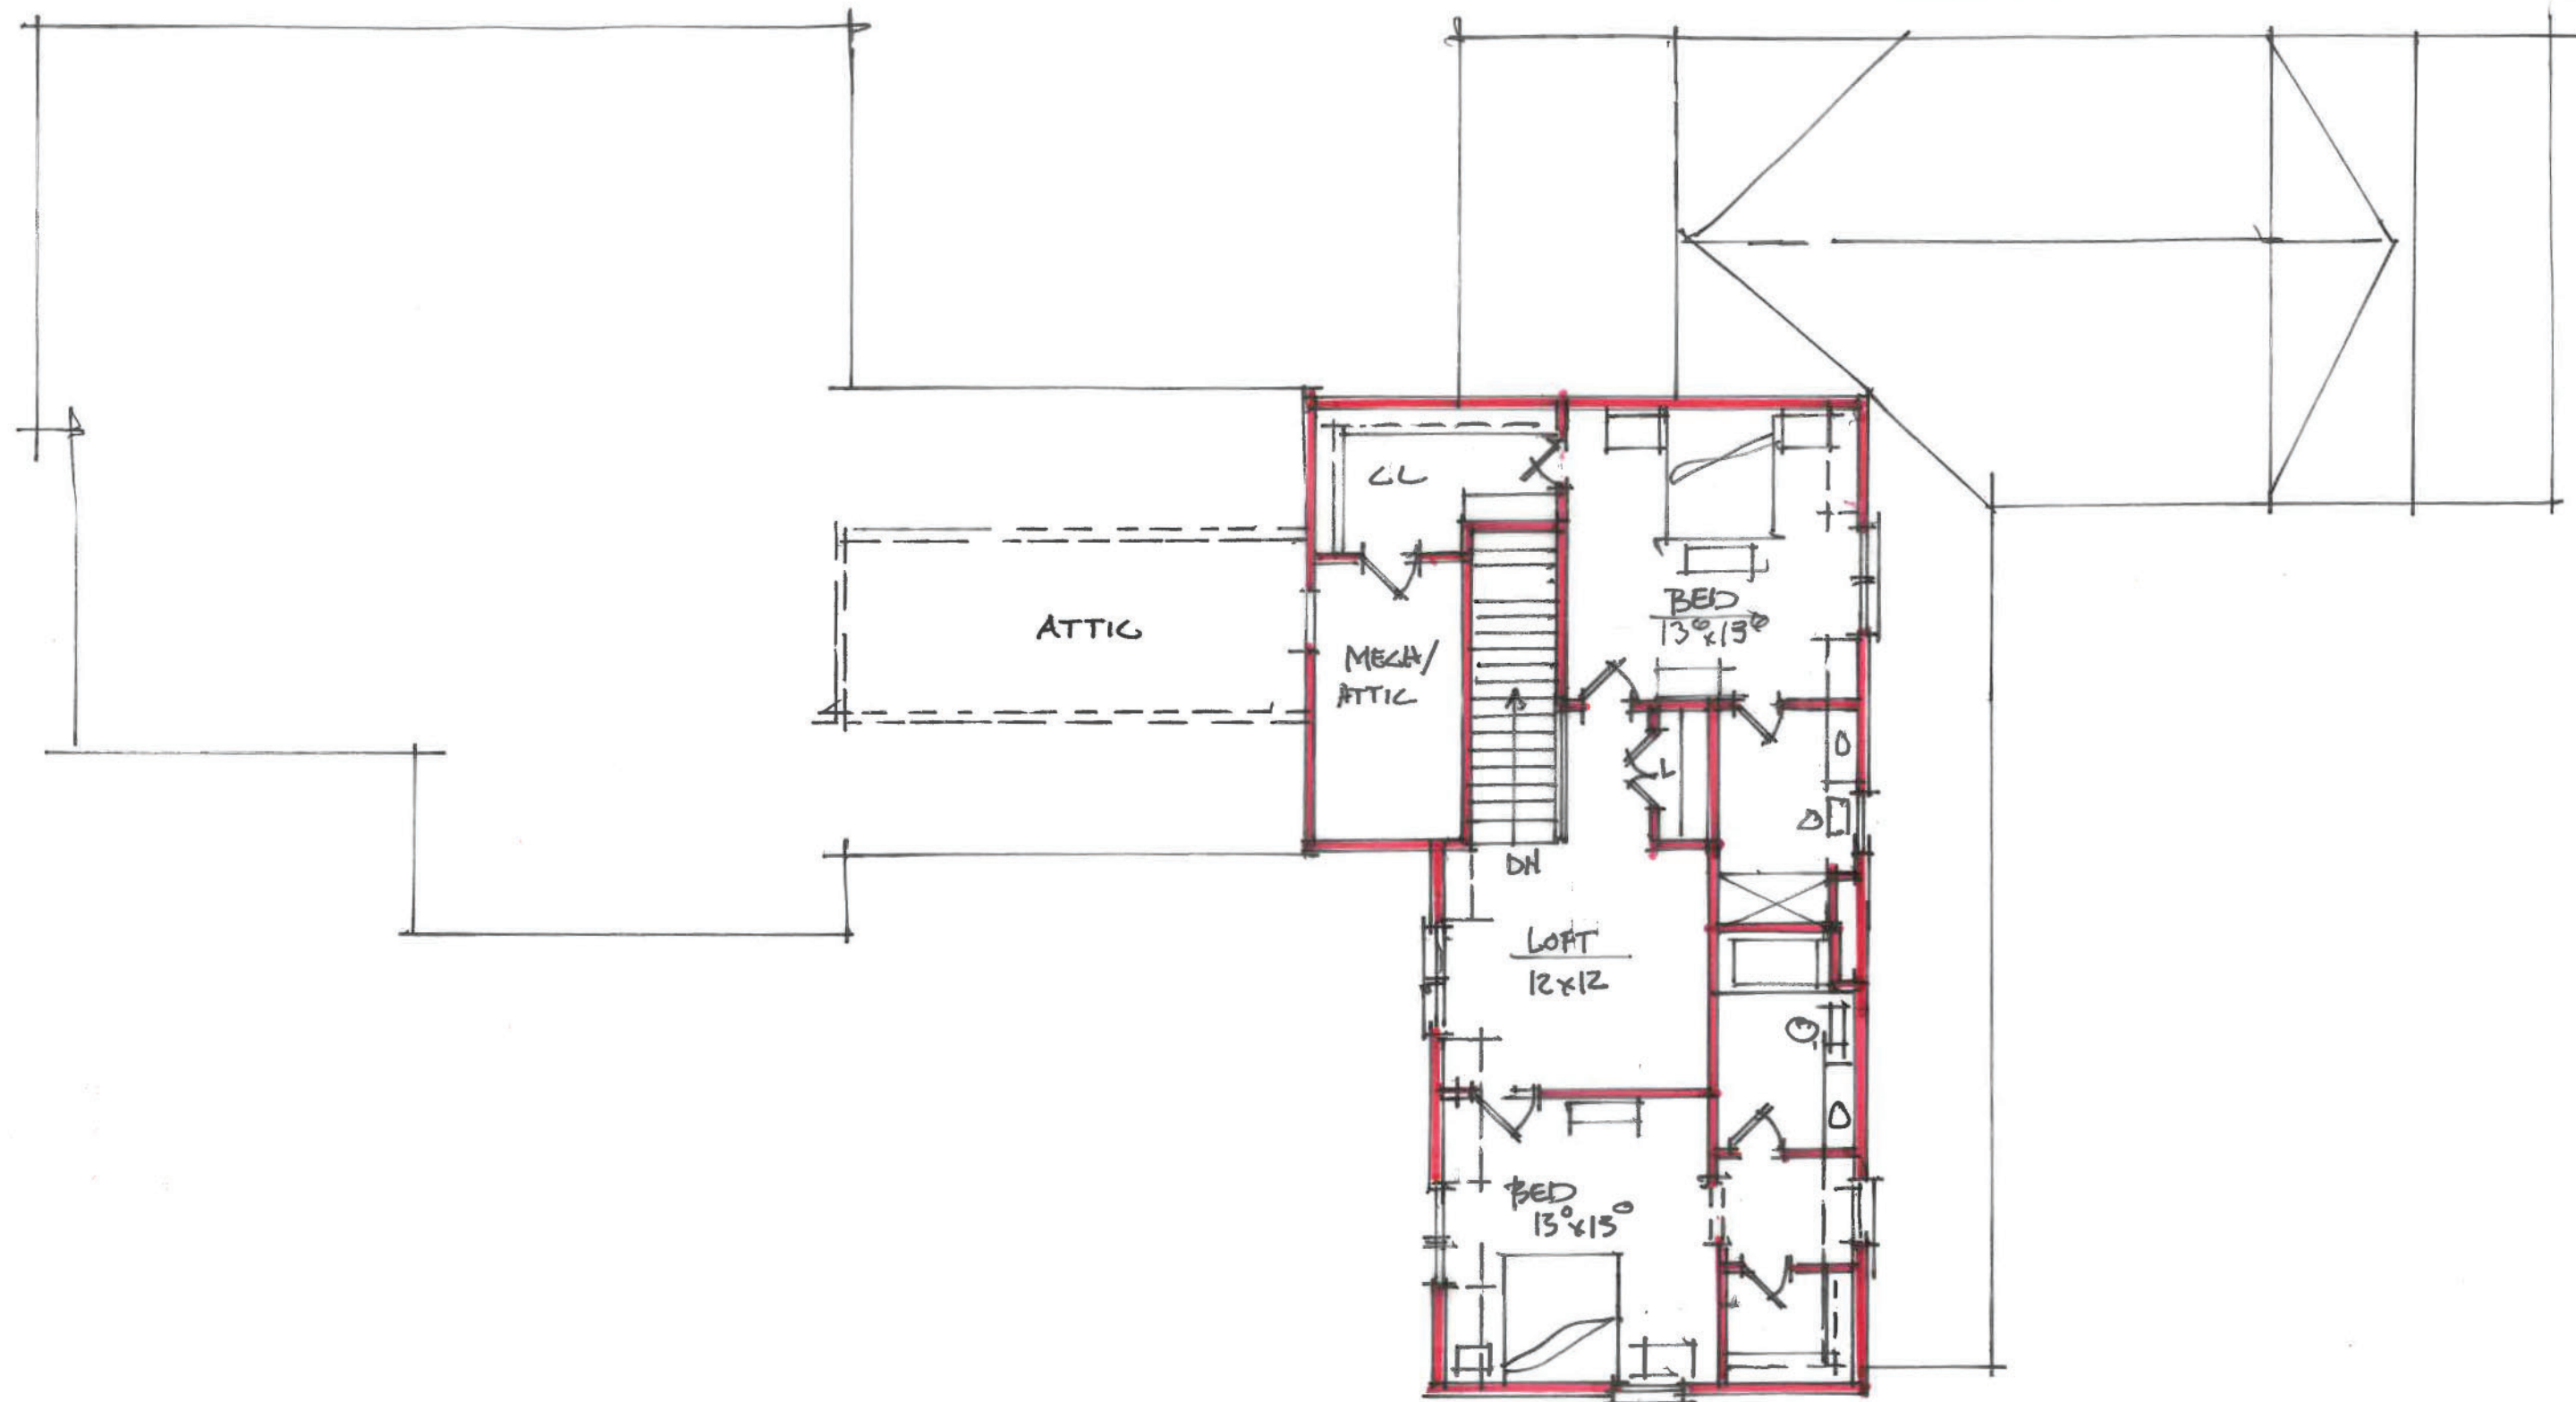

the "Gabriel"

0' 4' 8' 16'
Scale: 1/8" = 1'-0"

Oakland Hills - Lot 4

Winter Garden, FL | 04P608020 | 03.02.21

©2021 LRK Inc. All Rights Reserved.

FRONT ELEVATION

Scale: 1/8" = 1'-0"

FIRST FLOOR PLAN LOT 4
 1/8" = 1'-0" OAKLAND HILLS
 2400 φ 2.24.21 LRK

0' 4' 8' 16'
 Scale: 1/8" = 1'-0"

Oakland Hills - Lot 4

Winter Garden, FL | 04P608020 | 03.02.21

©2021 LRK Inc. All Rights Reserved.

FIRST FLOOR PLAN

Scale: 1/8" = 1'-0"

SECOND FLOOR PLAN
 OAKLAND HILLS 2.24.21
 1000 ϕ LRLK

0' 4' 8' 16'
 Scale: 1/8" = 1'-0"

Oakland Hills - Lot 4

Winter Garden, FL | 04P608020 | 03.02.21

©2021 LRK Inc. All Rights Reserved.

SECOND FLOOR PLAN

Scale: 1/8" = 1'-0"