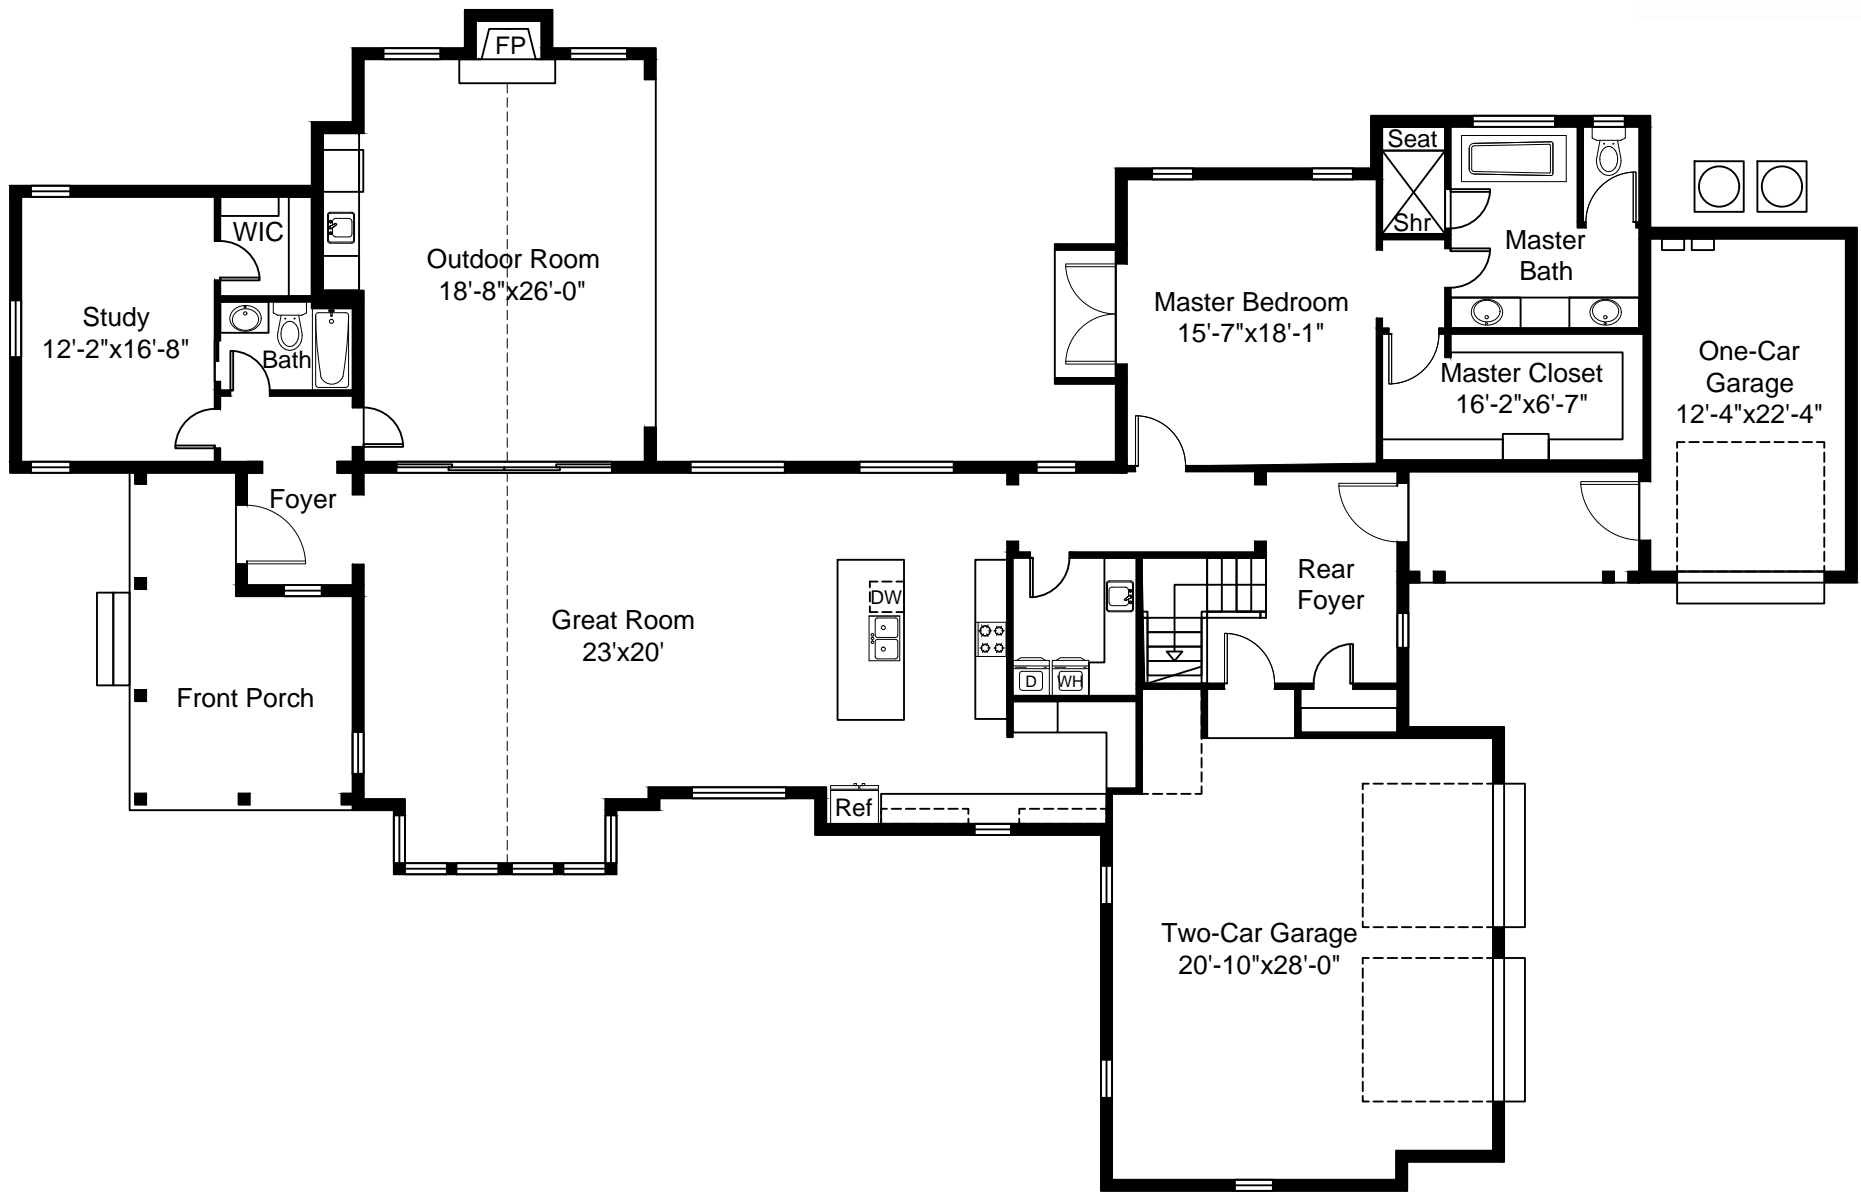

the "Gabriel"

FIRST FLOOR PLAN

SECOND FLOOR PLAN

All dimensions, features and specifications are approximate and subject to change without notice. Prices and availability are subject to change without notice. These drawings are conceptual only and are for the convenience of reference.

3,405 square feet of living area