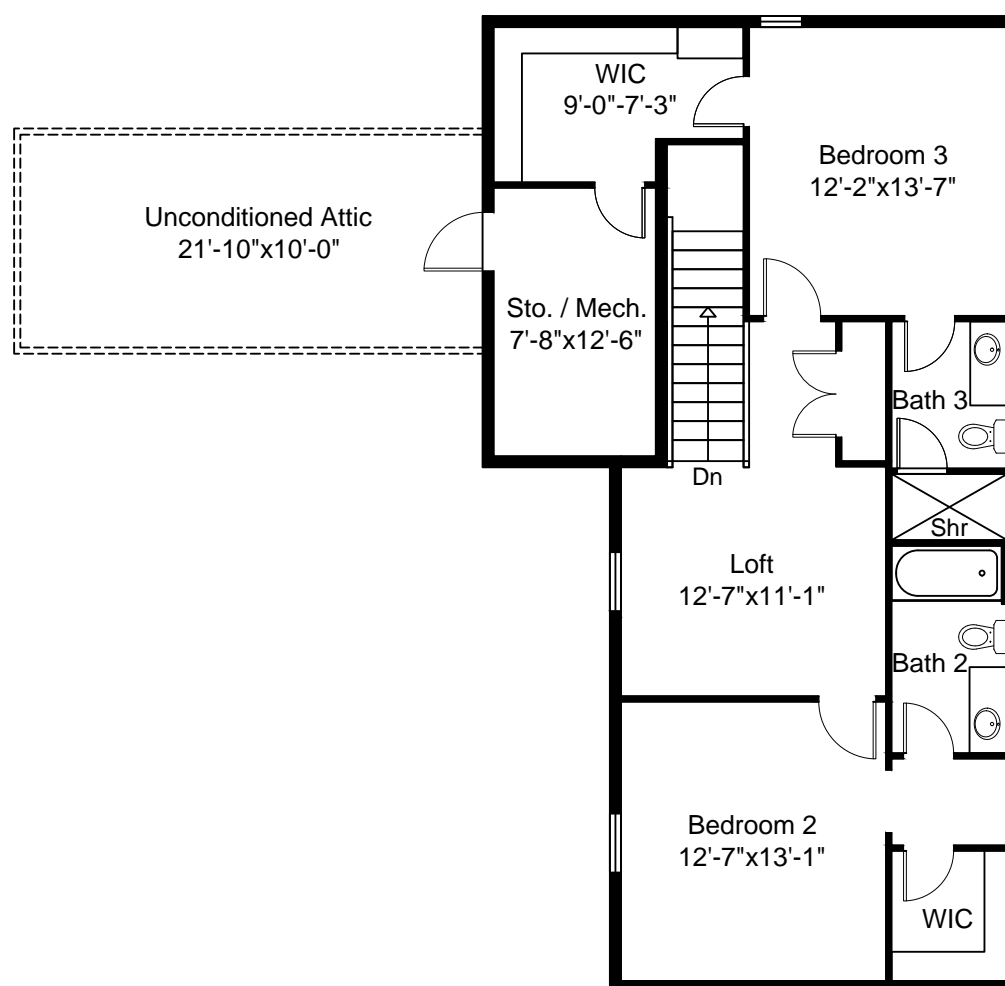

the "Gabriel"

FIRST FLOOR PLAN

SECOND FLOOR PLAN

All dimensions, features and specifications are approximate and subject to change without notice. Prices and availability are subject to change without notice. These drawings are conceptual only and are for the convenience of reference.

3,405 square feet of living area