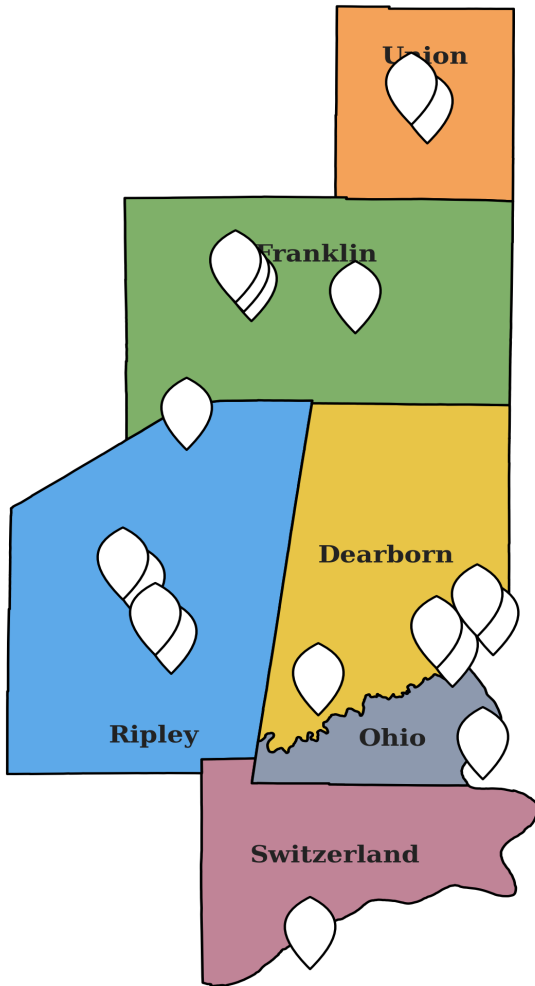

Heritage and Harmony Trail Initial Venue Map

- *Tafel Theatre*

Aurora, Indiana, Dearborn County, Indiana

- *Leive, Parks and Stapp Opera House*

Aurora, Indiana, Dearborn County, Indiana

- *Dillsboro Civic Club / Dillsboro Civic Center*

Dillsboro, Indiana, Dearborn County, Indiana

- *Lawrenceburg Civic Park Amphitheatre*

Lawrenceburg, Indiana, Dearborn County, Indiana

- *Liberty Theater*

Lawrenceburg, Indiana, Dearborn County, Indiana

- *Brookville Town Park*

Brookville, Indiana, Franklin County, Indiana

- *Whitewater Gateway Park*

Metamora, Indiana, Franklin County, Indiana

- *Cat and the Fiddle Event Center*

Metamora, Indiana, Franklin County, Indiana

- *Columbia Street Music District*

Liberty, Indiana, Union County, Indiana