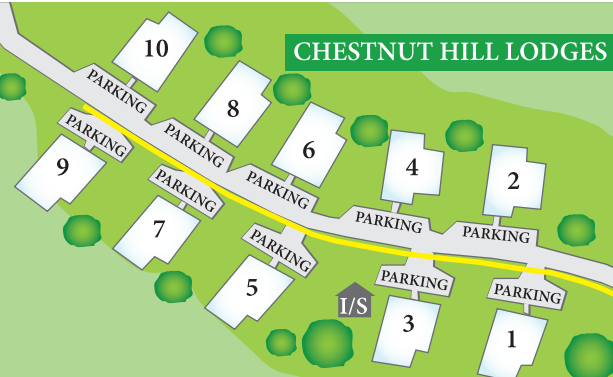

THE RESORT AT GLADE SPRINGS

CHESTNUT HILL LODGES

#1 TEE STONEHAVEN COURSE

MANOR HOUSES

Call or visit the Activity Center in The Inn for:
Boating, Fishing, Whitewater Rafting, ATV Trail Rides, Sporting Clays, Bicycling, Guided Trail Rides, Carriage Rides, Float Trips, Rock Climbing, Fly-Fishing, Spin Casting, Mountain Biking, Theatre West Virginia, Downhill Skiing, Snowboarding, Snowtubing and more.

EXECUTIVE SUITES

CONFERENCE CENTER

THE INN

TOWN SQUARE

DRIVING RANGE

Golf Academy →
#1 TEE COBB COURSE

THE CLUBHOUSE

(Golf Carts, Locker Rooms, Starters, Golf Academy, Cobb & Stonehaven Course)

POOL

CAMP GLADE

OAK LANE VILLAS

LAKE DRIVE

WALKING PATHS

WALKING PATHS
LAKE DRIVE

CLUB CIRCLE

RESORT DRIVE

CLUB CIRCLE

OAK LANE

PLEASE NOTE:
THE COBB AND
THE STONEHAVEN
MEETING ROOMS
ARE LOCATED AT
THE CLUBHOUSE.

TO THE
LAWN

BRIGHT
TERRACE

BUS STOP

BUS STOP

BUS STOP