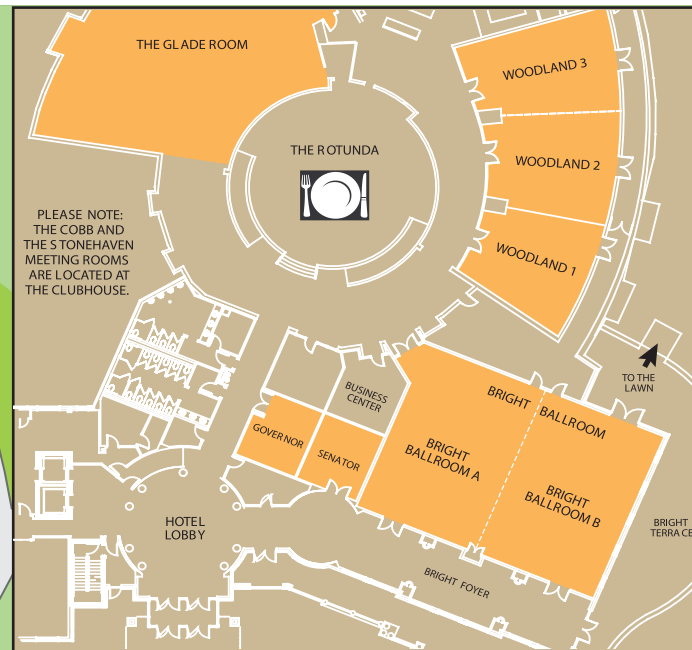

THE RESORT AT GLADE SPRINGS

CHESTNUT HILL LODGES

#1 TEE STONEHAVEN COURSE

MANOR HOUSES

Call or visit the Activity Center in The Inn for:
Boating, Fishing, Whitewater Rafting, ATV Trail Rides, Sporting Clays, Bicycling, Guided Trail Rides, Carriage Rides, Float Trips, Rock Climbing, Fly-Fishing, Spin Casting, Mountain Biking, Theatre West Virginia, Downhill Skiing, Snowboarding, Snowtubing and more.

EXECUTIVE SUITES

CONFERENCE CENTER

THE INN

TOWN SQUARE

DRIVING RANGE

Golf Academy →
#1 TEE COBB COURSE

THE CLUBHOUSE

(Golf Carts, Locker Rooms, Starters, Golf Academy, Cobb & Stonehaven Course)

POOL

CAMP GLADE

OAK LANE VILLAS

LAKE DRIVE

WALKING PATHS

WALKING PATHS
LAKE DRIVE

CLUB CIRCLE

RESORT DRIVE

CLUB CIRCLE

OAK LANE

PLEASE NOTE:
THE COBB AND
THE STONEHAVEN
MEETING ROOMS
ARE LOCATED AT
THE CLUBHOUSE.

TO THE
LAWN

BRIGHT
TERRACE

BUS STOP

BUS STOP

BUS STOP