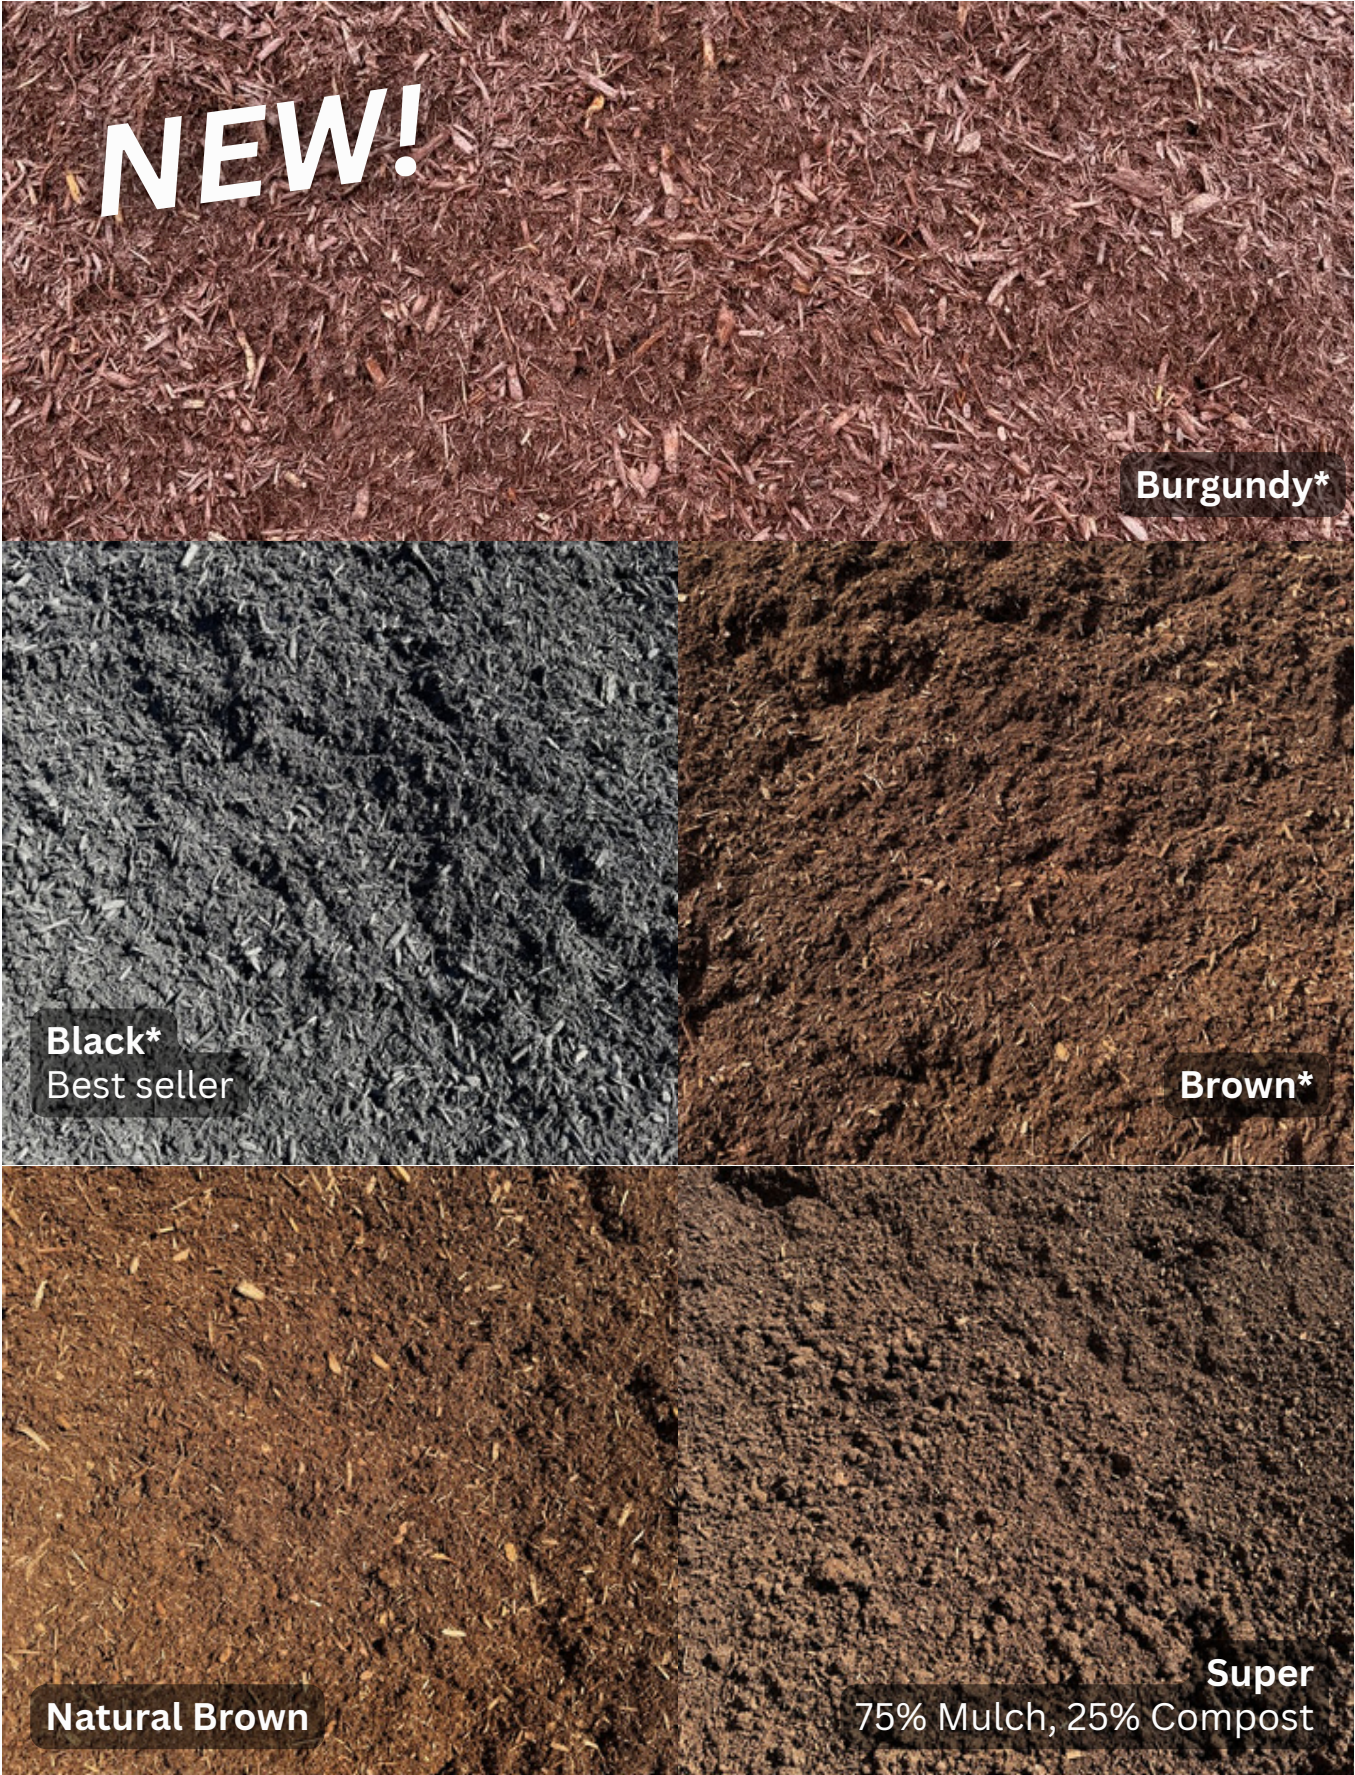

Bulk Products: Mulch

**Indicates dyed mulch.*

NEW!

Burgundy*

Black*
Best seller

Brown*

Natural Brown

Super
75% Mulch, 25% Compost

Bulk Products: Mulch

**Indicates dyed mulch.*

Bulk Products: Soil Amendments

Sweet Peat
100% organic compost.

Our Own Compost Blend
Lawn and leaf based

Forest Fiber Compost
Leaves, wood fiber, dehydrated chicken manure, and peat moss.

Peat Moss
Improve moisture retention and soil structure

Bulk Products: Specialty

Crushed Sea Shells
Limited availability.

Bulk Products: Topsoil

Loam
3/4" screened topsoil.

Super Loam
75% loam mixed with
25% compost..

Available year-round while supplies last.

**Pair with
Pull Start
Fire!**

Bulk Products: Road Salt

Winter products. Available seasonally November to March.