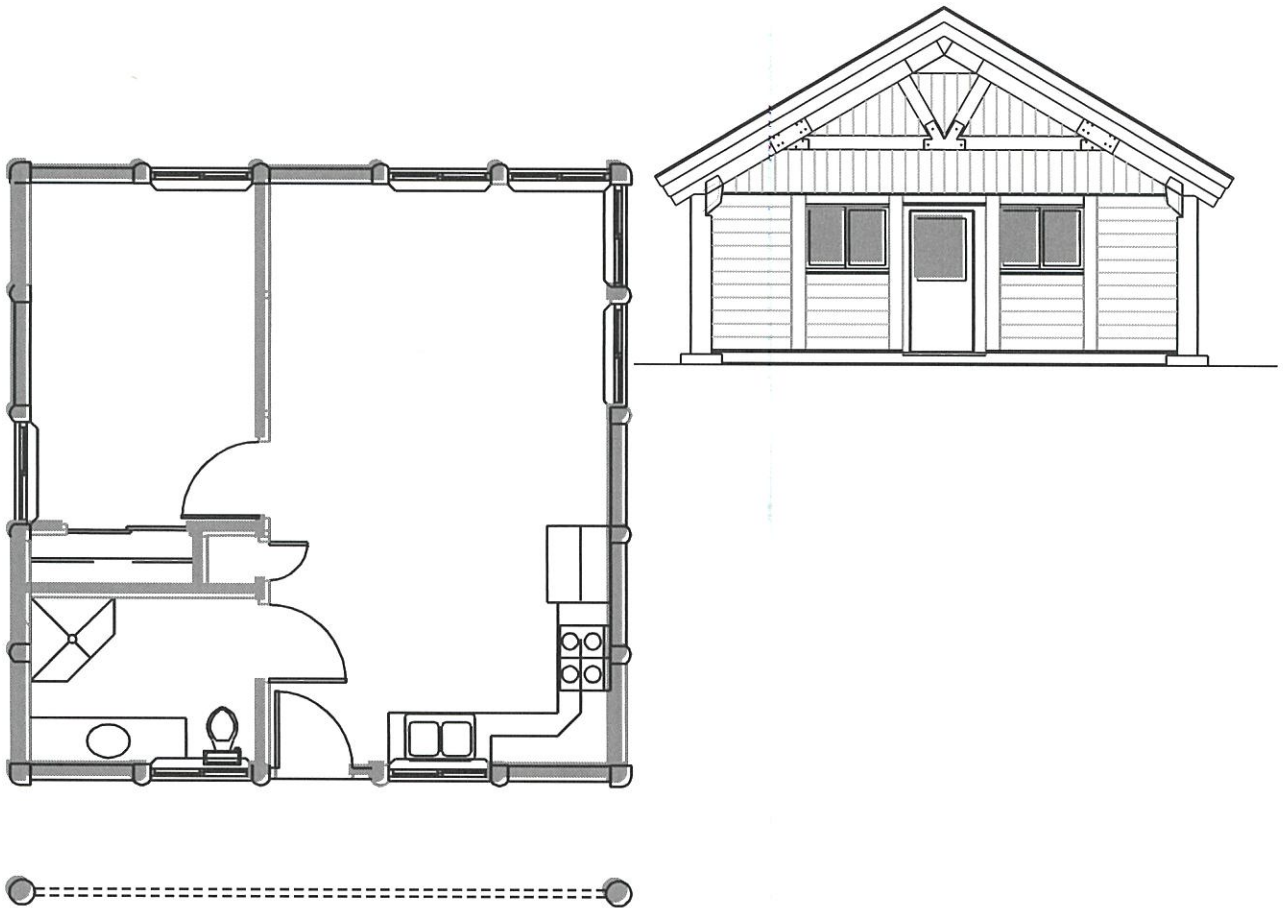

**The Hide-a -Way-CS**  
In the Classic Series  
464 sq.ft. 19'4"x24'

**The Hide-a-Way style-RC 56**  
In the Rapid Cabin series  
480 sq.ft. 20'x24'

# *The Woodsman* with covered porch 240 sq.ft. storage loft option

**The Woodsman-CS**  
In the Classic Series  
576 sq.ft. 24'x24'

**The Woodsman style-RC 66**  
In the Rapid Cabin series  
576 sq.ft. 24'x24'

WOODSMAN FLOOR PLAN