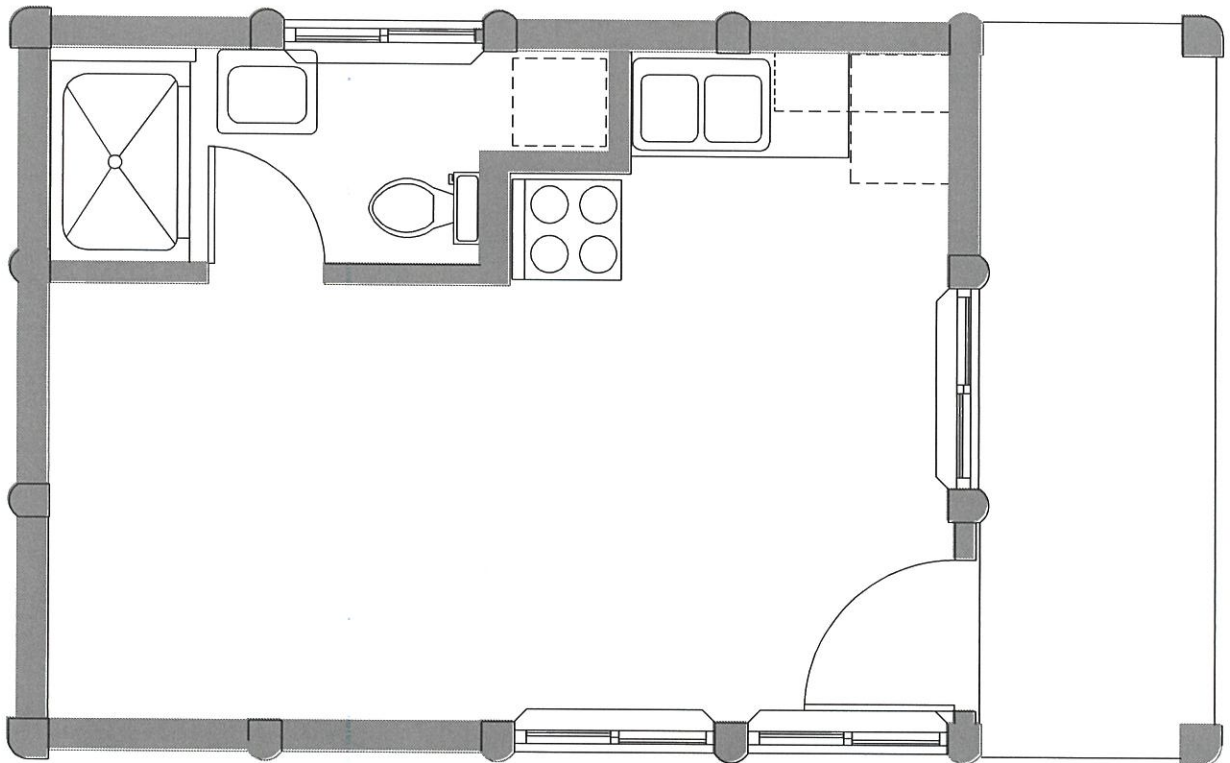

**Both cabin styles when installed look almost identical**

**A Woody brand cabin Exclusive!**

Single Story, 1 Bedroom log cabin floor plans  
284 sq.ft. to 1080 sq.ft.

**The Snow Fox** with covered porch  
50 sq.ft. storage loft option

**The Snow Fox-CS**  
In the Classic Series  
284 sq.ft. 14'8"x19'4"

**The Snow Fox style-RC 45**  
In the Rapid Cabin series  
320 sq.ft. 16'x20'

## *The Executive Deluxe*

150 sq.ft. storage loft option

WOODSMAN FLOOR PLAN