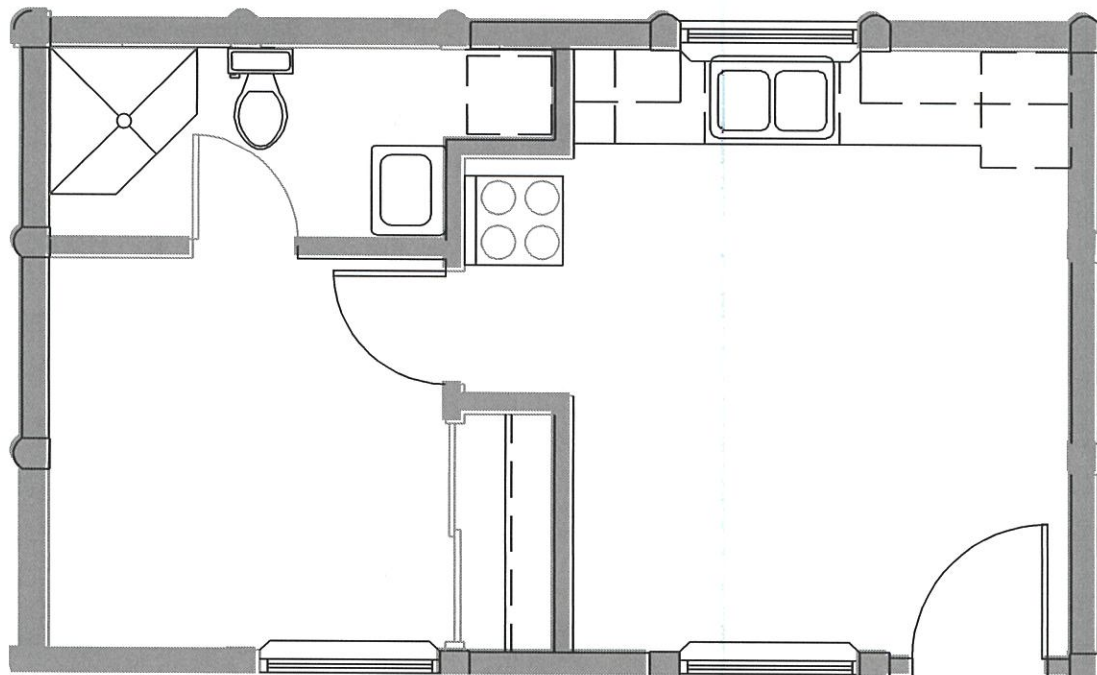

**Both cabin styles when installed look almost identical**

**A Woody brand cabin Exclusive!**

Single Story, 1 Bedroom log cabin floor plans  
284 sq.ft. to 1080 sq.ft.

**The Snow Fox** with covered porch  
50 sq.ft. storage loft option

### **The Executive Deluxe-CS**

In the *Classic Series*

352 sq.ft. 14'8"x24'

### **The Executive Deluxe style-RC 46**

In the *Rapid Cabin* series

384 sq.ft. 16'x24'

featuring "The Woody Log Building Systems"™

***The Hide-a-Way*** with covered porch  
150 sq.ft. storage loft option

WOODSMAN FLOOR PLAN