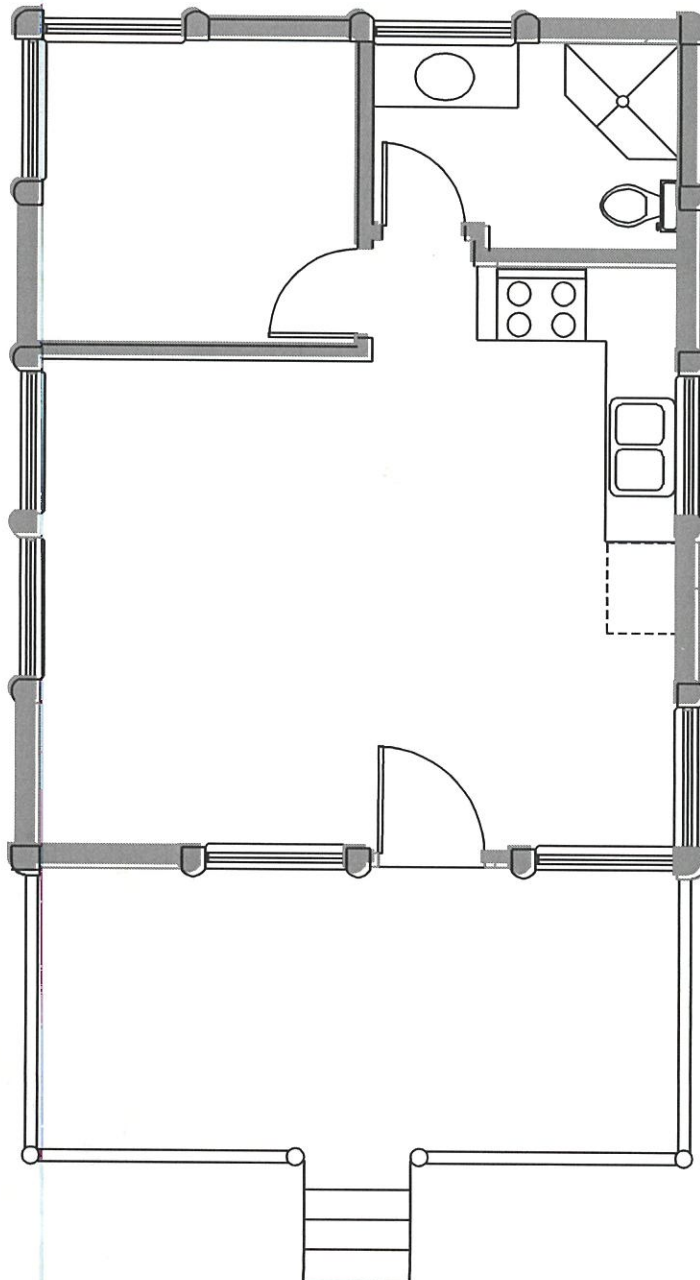

**Both cabin styles when installed look almost identical**

**A Woody brand cabin Exclusive!**

Single Story, 1 Bedroom log cabin floor plans  
284 sq.ft. to 1080 sq.ft.

**The Snow Fox** with covered porch  
50 sq.ft. storage loft option

### **The Executive Deluxe style-RC 46**

In the *Rapid Cabin* series

384 sq.ft. 16'x24'

featuring "The Woody Log Building Systems"™

***The Hide-a-Way*** with covered porch  
150 sq.ft. storage loft option

**The Hide-a -Way-CS**  
In the Classic Series  
464 sq.ft. 19'4"x24'

**The Hide-a-Way style-RC 56**  
In the Rapid Cabin series  
480 sq.ft. 20'x24'

WOODSMAN FLOOR PLAN