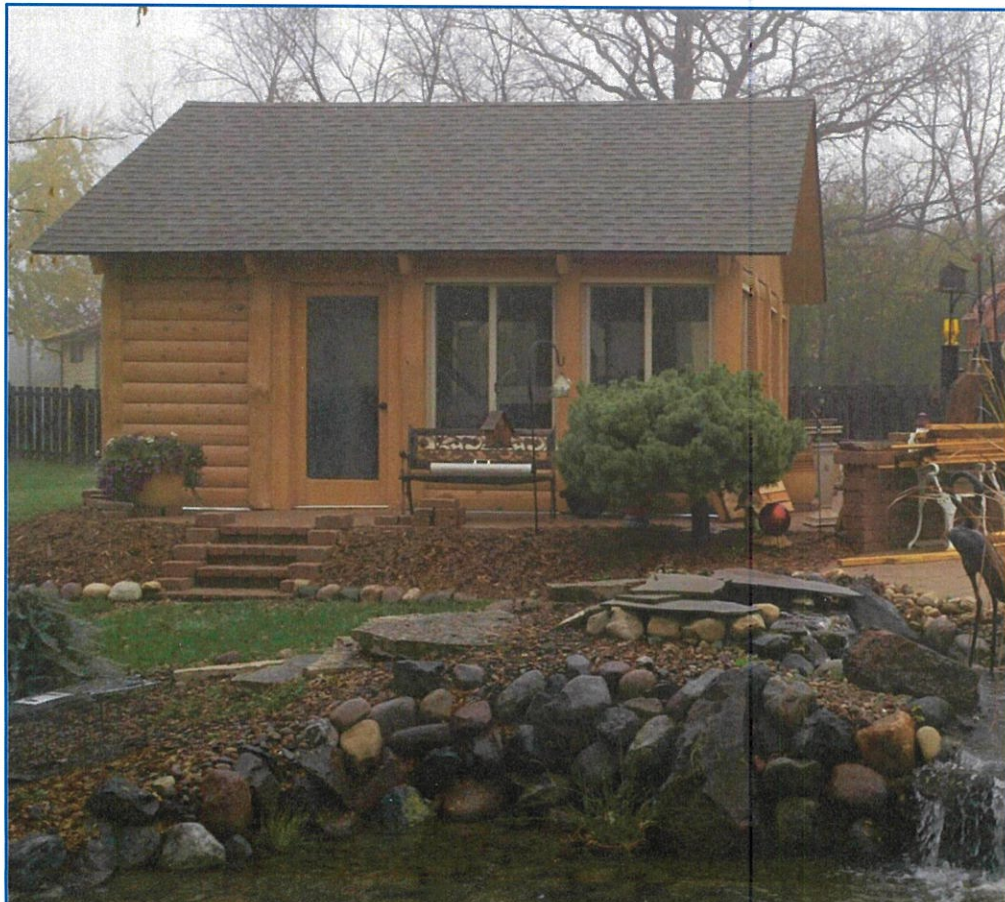

featuring "The Woody Log Building Systems"™

Snow Fox-284-300 sq.ft.  
Executive Deluxe-352-384 sq.ft.  
Hide a Way-464-480 sq.ft.  
Woodsmen-576- sq.ft.  
Payson Island -955-1080 sq.ft.  
**Any Woody floor plan can be configured into a one bedroom Woody brand cabin**

Our solid log wall **Woody Classic Series**™ are shown along with the **Woody Rapid Cabin**™ log panel series showing slight size differences. The interior wall and window layouts will be almost identical or to your liking in both series of cabins. Log cabins for everyone's budget! The **Rapid Cabins** will install faster and are less expensive due to the use of SIP technology (structural insulated log panels)

**Both cabin styles when installed look almost identical**

**A Woody brand cabin Exclusive!**

Single Story, 1 Bedroom log cabin floor plans  
284 sq.ft. to 1080 sq.ft.

**The Snow Fox** with covered porch  
50 sq.ft. storage loft option

**The Snow Fox-CS**  
In the Classic Series  
284 sq.ft. 14'8"x19'4"

**The Snow Fox style-RC 45**  
In the Rapid Cabin series  
320 sq.ft. 16'x20'