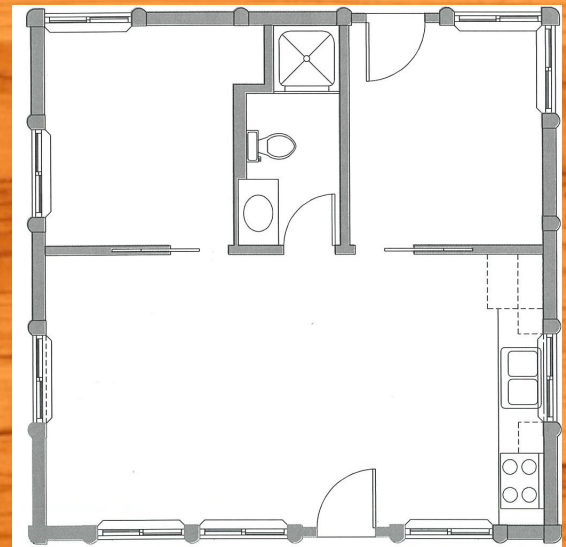

# Special Pricing 24'x24' full log cabin dry material kit

Limited time offer call now

**\$39,900.00**

24'x24' full 8x8 d log-kiln dried pine logs pre cut all fasteners included

9- visions by weather shield vinyl windows

2- 36" 6 panel steel doors

R-38 batt roof insulation

Steel pro rib roofing

Exposed 3x8 rafters

1x8 wp-4 ceiling paneling

Full factory support Building blueprints included

\*Floor deck, interior walls,plumbing,electrical,foundation,floor coverings not included as needed.