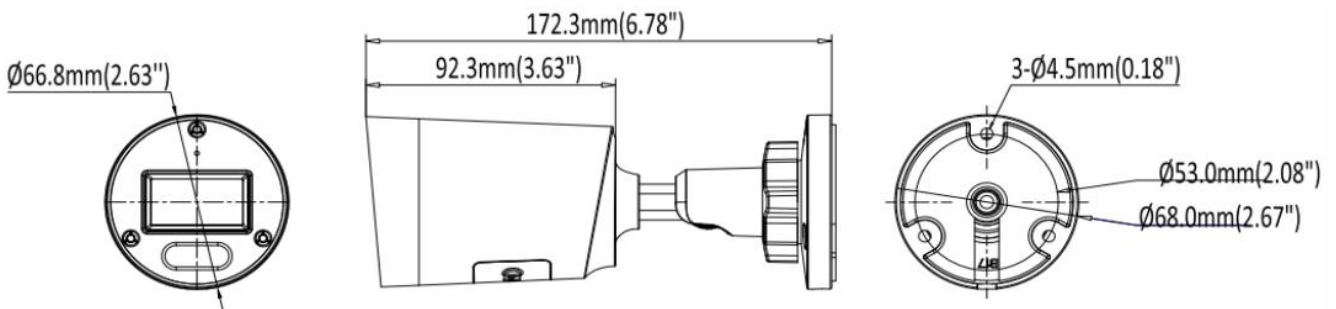

### Dimensions

## Specification

Camera	
Image Sensor	1/2.7" Progressive Scan CMOS Sensor
Min. Illumination	0.006 lux (Color) , 0 lux (IR on)
Illumination Distance	30m (IR light) 30m (warm light)
Strobe Light	N/A
Smart IR	Support
Pan/Tilt/Rotation Range	Pan: 0° ~ 360° Tilt: 0° ~ 90° Rotation: 0° ~ 360°
Lens	
Focal Length	2.8 mm
Aperture	F1.6
FOV	2.8 mm @ F1.6 Horizontal FOV: 111°, Vertical FOV: 60°, Diagonal FOV: 132°
Lens Mount	M12
DORI	
DORI	2.8 mm, D: 67 m, O: 25.5 m, R: 12.8 m, I: 6.4 m
Compression Standard	
Video Compression	H.264/H.264+/H.265/H.265+/MJPEG
H.264 Codec Profile	Base /Main /High profile
H.265 Codec Profile	Main Profile
Video Bit Rate	11 Kbps ~ 8 Mbps
Triple Streams	N/A
Audio Compression	G.711A (-A Model) , G711U
Audio Bit Rate	64 Kbps (-A Model)
Image	
Max. Image Resolution	4M (2688 × 1520)
Main Stream	50Hz: 20fps 4M (2688 × 1520) 25fps 4M (2560 × 1440) , 25fps 1080P (1920 × 1080) 60Hz: 20fps 4M (2688 × 1520) 30fps 4M (2560 × 1440) , 30fps 1080P (1920 × 1080)
Sub Stream	50Hz: 25fps 720P (1280 × 720) 25fps D1 (704 × 576) , 25fps CIF (352 × 288) 60Hz: 30fps 720P (1280 × 720) 30fps D1 (704 × 480) , 30fps CIF (352 × 240)
Third Stream	N/A

Power Supply	DC12V ± 25%
POE	PoE (802.3 af)
Power Consumption	MAX.6.3 W
Protection Level	IP67
Material	Metal
Dimensions	Φ 2.63" × 6.78" (68 × 172.3 mm)
Gross Weight	1.10 lb (500 g)