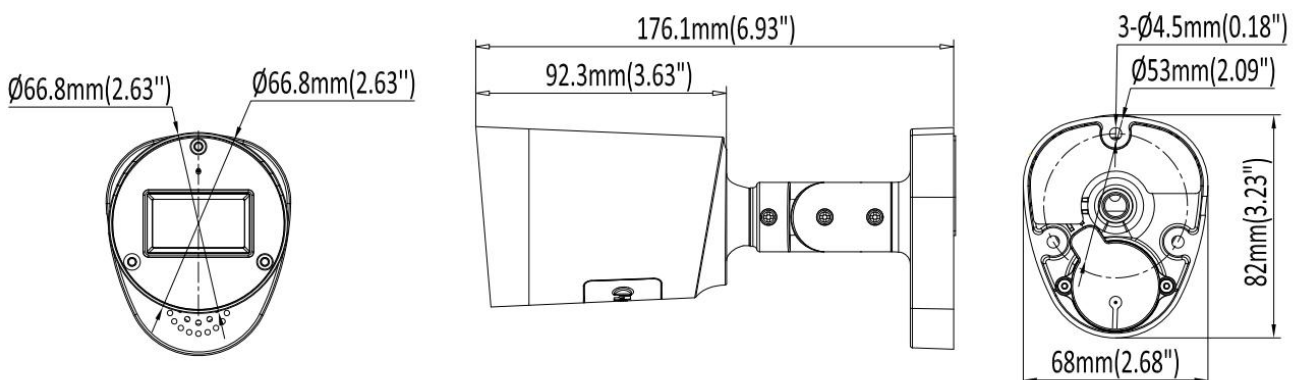

Dimensions

Specification

Camera	
Image Sensor	1/2.7" Progressive Scan CMOS Sensor
Min. Illumination	Color: 0.006 Lux (F1.6, AGC ON) , 0 Lux with light
Illumination Distance	30m (IR light) 30m (Warm light)
Strobe Light	N/A
Smart IR	Support
Pan/Tilt/Rotation Range	Pan: 0° ~ 360° Tilt: 0° ~ 90° Rotation: 0° ~ 360°
Lens	
Focal Length	2.8 mm
Aperture	F1.6
FOV	2.8 mm @ F1.6 Horizontal FOV: 110°, Vertical FOV: 60°, Diagonal FOV: 132°
Lens Mount	M12
DORI	
DORI	2.8 mm, D: 43 m, O: 17.2 m, R: 8.6 m, I: 4.3 m
Compression Standard	
Video Compression	H.264/H.264+/H.265/H.265+/MJPEG
H.264 Codec Profile	Base/Main/High profile
H.265 Codec Profile	Main profile
Video Bit Rate	11 Kbps ~ 10 Mbps
Triple Streams	N/A
Audio Compression	G.711A,G.711U
Audio Bit Rate	64 Kbps
Image	
Max. Image Resolution	5M (2880 × 1620)
Main Stream	50Hz: 20fps 5MP (2880 × 1620) 25fps 4MP (2688 × 1520) 25fps 4M (2560 × 1440) 25fps 1080P (1920 × 1080) 60Hz: 20fps 5MP (2880 × 1620) 30fps 4MP (2688 × 1520) 30fps 4M (2560 × 1440) 30fps 1080P (1920 × 1080)

Audio I/O	N/A
Alarm I/O	N/A
Reset Button	Support
General	
Operating Conditions	(-40°C ~ 60°C) (-40°F ~ 140°F) Humidity 95% or less (non-condensing)
Power Supply	DC12V ± 25%
POE	PoE (802.3 af)
Power Consumption	MAX. 8.3 W
Protection Level	IP67
Material	Metal
Dimensions	Φ 3.23" × 6.93" (Φ 82 × 176.1 mm)
Gross Weight	1.10 lb (500 g)

Related Accessories

AC-JB02	AC-PM02
Junction Box, Φ 112.5 × 49.5 MM	Pole Mount, Φ 170 × 135.8 × 43.7MM
	

Please select accessories according to the installation scenario: