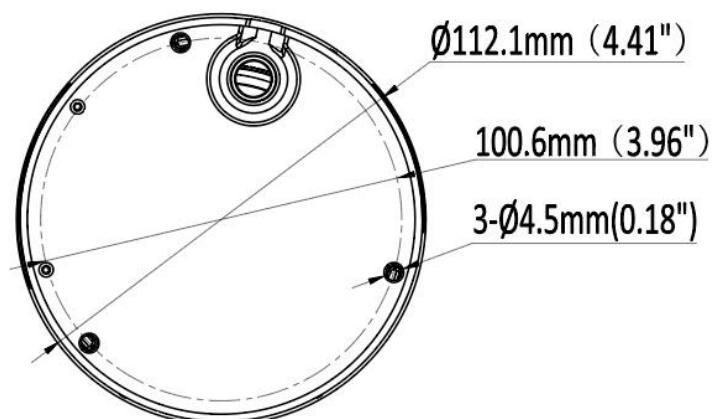

Key Features

- High quality imaging with 4MP resolution
- Efficient H.265+ compression technology
- Clear imaging against strong backlight due to 120dB WDR technology
- Water and dust resistant (IP67) and vandal proof (IK10)
- Built-in microphone for real-time audio security
- NDAA Compliant

Dimensions

Specification

Camera	
Image Sensor	1/2.7" Progressive Scan CMOS Sensor
Min. Illumination	0.006 lux (Color) , 0 lux (IR on)
Illumination Distance	30m (IR light)
Strobe Light	Support
Smart IR	Support
Pan/Tilt/Rotation Range	Pan: 0° ~ 355° Tilt: 0° ~ 75° Rotation: 0° ~ 355°
Lens	
Focal Length	2.8 mm
Aperture	F1.6
FOV	2.8 mm @ F1.6 Horizontal FOV: 111°, Vertical FOV: 60°, Diagonal FOV: 132°
Lens Mount	M12
DORI	
DORI	2.8 mm, D: 67 m, O: 25.5 m, R: 12.8 m, I: 6.4 m
Compression Standard	
Video Compression	H.264/H.264+/H.265/H.265+/MJPEG
H.264 Codec Profile	Base/Main/High profile
H.265 Codec Profile	Main Profile
Video Bit Rate	11 Kbps ~ 8 Mbps
Triple Streams	N/A
Audio Compression	G.711A (-A Model), G711U
Audio Bit Rate	64 Kbps (-A Model)
Image	
Max. Image Resolution	4M (2688 × 1520)
Main Stream	50Hz: 20fps 4M (2688 × 1520) 25fps 4M (2560 × 1440) , 25fps 1080P (1920 × 1080) 60Hz: 20fps 4M (2688 × 1520) 30fps 4M (2560 × 1440) , 30fps 1080P (1920 × 1080)
Sub Stream	50Hz: 25fps 720P (1280 × 720) 25fps D1 (704 × 576), 25fps CIF (352 × 288) 60Hz: 30fps 720P (1280 × 720) 30fps D1 (704 × 480), 30fps CIF (352 × 240)
Third Stream	N/A
Image Setting	Brightness/Contrast/Saturation/Hue/Sharpness

Power Consumption	MAX.6.5 W
Protection Level	IP67
Material	Metal
Dimensions	Φ 4.49" × 3.61" (114 × 91.8mm)
Gross Weight	1.76lb (800 g)

Related Accessories

AC-WM02	AC-PM02
Wall Mount, Φ 120×105.8×183.5MM	Pole Mount, Φ 170 × 135.8 × 43.7MM
	