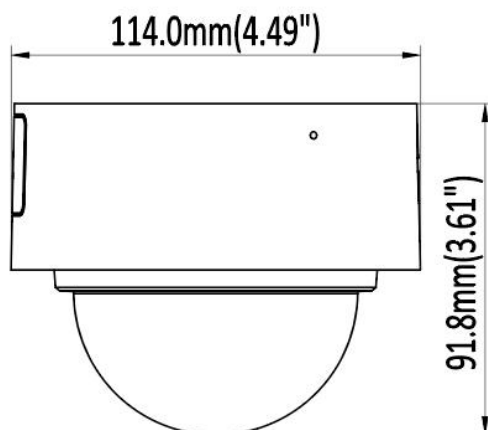

Dimensions

Specification

Camera	
Image Sensor	1/2.7" Progressive Scan CMOS Sensor
Min. Illumination	0.006 lux (Color) , 0 lux (IR on)
Illumination Distance	30m (IR light)
Strobe Light	Support
Smart IR	Support
Pan/Tilt/Rotation Range	Pan: 0° ~ 355° Tilt: 0° ~ 75° Rotation: 0° ~ 355°
Lens	
Focal Length	2.8 mm
Aperture	F1.6
FOV	2.8 mm @ F1.6 Horizontal FOV: 111°, Vertical FOV: 60°, Diagonal FOV: 132°
Lens Mount	M12
DORI	
DORI	2.8 mm, D: 67 m, O: 25.5 m, R: 12.8 m, I: 6.4 m
Compression Standard	
Video Compression	H.264/H.264+/H.265/H.265+/MJPEG
H.264 Codec Profile	Base/Main/High profile
H.265 Codec Profile	Main Profile
Video Bit Rate	11 Kbps ~ 8 Mbps
Triple Streams	N/A
Audio Compression	G.711A (-A Model), G711U
Audio Bit Rate	64 Kbps (-A Model)
Image	
Max. Image Resolution	4M (2688 × 1520)
Main Stream	50Hz: 20fps 4M (2688 × 1520) 25fps 4M (2560 × 1440) , 25fps 1080P (1920 × 1080) 60Hz: 20fps 4M (2688 × 1520) 30fps 4M (2560 × 1440) , 30fps 1080P (1920 × 1080)
Sub Stream	50Hz: 25fps 720P (1280 × 720) 25fps D1 (704 × 576), 25fps CIF (352 × 288) 60Hz: 30fps 720P (1280 × 720) 30fps D1 (704 × 480), 30fps CIF (352 × 240)
Third Stream	N/A
Image Setting	Brightness/Contrast/Saturation/Hue/Sharpness

Power Consumption	MAX.6.5 W
Protection Level	IP67
Material	Metal
Dimensions	Φ 4.49" × 3.61" (114 × 91.8mm)
Gross Weight	1.76lb (800 g)

Related Accessories

AC-WM02	AC-PM02
Wall Mount, Φ 120×105.8×183.5MM	Pole Mount, Φ 170 × 135.8 × 43.7MM
	