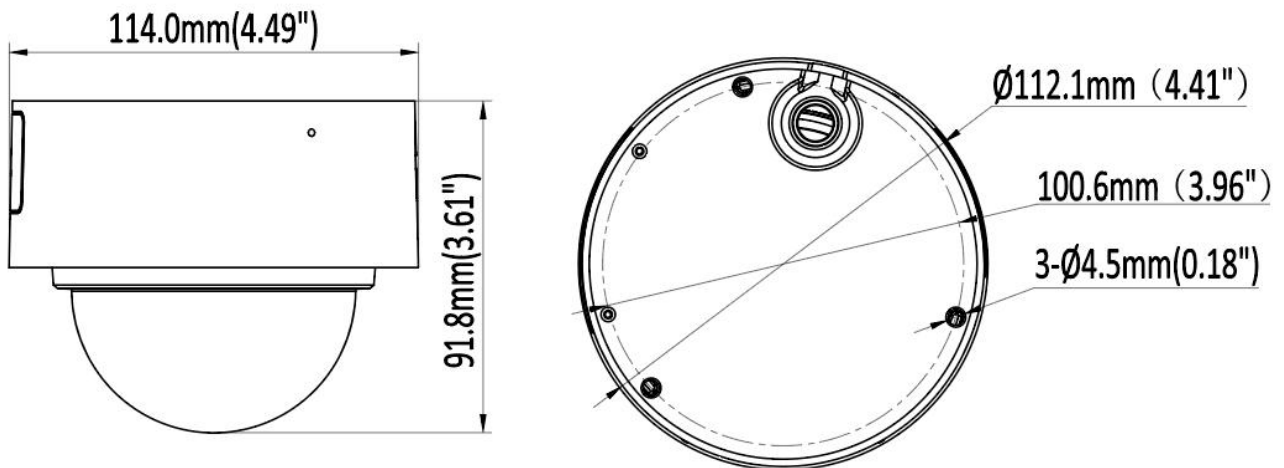

### Dimensions

## Specification

Camera	
Image Sensor	1/2.8" Progressive Scan CMOS Sensor
Min. Illumination	Color: 0.006 Lux (F1.6, AGC ON) , 0 Lux with light
Illumination Distance	30m (IR light) 30m (Warm light)
Strobe Light	N/A
Smart IR	Support
Pan/Tilt/Rotation Range	Pan: 0° ~ 355° Tilt: 0° ~ 75° Rotation: 0° ~ 355°
Lens	
Focal Length	2.8 mm
Aperture	F1.6
FOV	2.8 mm @ F1.6 Horizontal FOV: 106°, Vertical FOV: 58°, Diagonal FOV: 125°
Lens Mount	M12
DORI	
DORI	2.8 mm, D: 88 m, O: 34.7 m, R: 17.4 m, I: 8.7 m
Compression Standard	
Video Compression	H.264/H.264+/H.265/H.265+/MJPEG
H.264 Codec Profile	Base/Main/High profile
H.265 Codec Profile	Main Profile
Video Bit Rate	11 Kbps ~ 11 Mbps
Triple Streams	N/A
Audio Compression	G.711A, G.711U
Audio Bit Rate	64 Kbps
Image	
Max. Image Resolution	8MP (3840 × 2160)
Main Stream	50Hz: 20fps 8MP (3840 × 2160) , 20fps 6MP (3200 × 1800) , 25fps 5MP (3072 × 1728) 25fps 4MP (2560 × 1440) , 25fps 1080P (1920 × 1080) 60Hz: 20fps 8MP (3840 × 2160) , 20fps 6MP (3200 × 1800) , 30fps 5MP (3072 × 1728) 30fps 4MP (2560 × 1440) , 30fps 1080P (1920 × 1080)
Sub Stream	50Hz: 25fps 720P (1280 × 720) 25fps D1 (704 × 576) , 25fps CIF (352 × 288) ( Default D1 ) 60Hz: 30fps 720P (1280 × 720) 30fps D1 (704 × 480) , 30fps CIF (352 × 240)

Operating Conditions	(-40°C ~ 60°C) (-40°F ~ 140°F) Humidity 95% or less (non-condensing)
Power Supply	DC 12 V ± 25%
POE	PoE (802.3 af)
Power Consumption	MAX. 9 W
Protection Level	IP67
Material	Metal
Dimensions	Φ 4.49" × 3.61" (Φ 114 × 91.8 mm)
Gross Weight	1.70 lb (772 g)