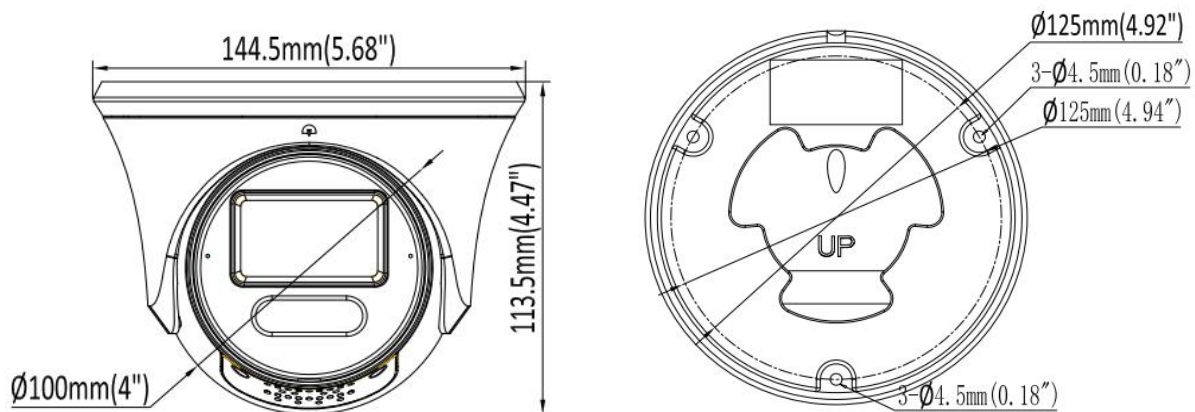

Dimensions

Specification

Camera	
Image Sensor	1/2.7" Progressive Scan CMOS Sensor
Min. Illumination	0.006 lux (Color) , 0 lux (IR on)
Illumination Distance	40m (IR light)
Strobe Light	Support
Smart IR	Support
Pan/Tilt/Rotation Range	Pan: 0° ~ 360° Tilt: 0° ~ 75° Rotation: 0° ~ 360°
Lens	
Focal Length	2.7-13.5 mm
Aperture	F1.6
FOV	horizontal FOV: 112° to 35.5°, Vertical FOV: 59° to 20°, Diagonal FOV: 134° to 41°
Lens Mount	Φ 14
DORI	
DORI	2.7-13.5 mm, D: 72 m to 206 m, O: 27.9 to 81.5 m, R: 14 m to 40.8 m, I: 7 m to 20.4 m
Compression Standard	
Video Compression	H.264/H.264+/H.265/H.265+/MJPEG
H.264 Codec Profile	Base /Main /High profile
H.265 Codec Profile	Main Profile
Video Bit Rate	11 Kbps ~ 8 Mbps
Triple Streams	N/A
Audio Compression	G.711A (-A Model), G711U
Audio Bit Rate	64 Kbps (-A Model)
Image	
Max. Image Resolution	4M (2688 × 1520)
Main Stream	50Hz: 20fps 4M (2688 × 1520) 25fps 4M (2560 × 1440) , 25fps 1080P (1920 × 1080) 60Hz: 20fps 4M (2688 × 1520) 30fps 4M (2560 × 1440) , 30fps 1080P (1920 × 1080)
Sub Stream	50Hz: 25fps 720P (1280 × 720) 25fps D1 (704 × 576), 25fps CIF (352 × 288) 60Hz: 30fps 720P (1280 × 720) 30fps D1 (704 × 480), 30fps CIF (352 × 240)
Third Stream	N/A
Image Setting	Brightness/Contrast/Saturation/Hue/Sharpness

Power Consumption	MAX.8.5 W
Protection Level	IP67
Material	Metal
Dimensions	Φ 5.68" × 4.47" (144.5 × 113.5 mm)
Gross Weight	2.36 lb (1070 g)

Related Accessories

AC-JB04	AC-WM04	AC-WM04-G	AC-PM02	AC-CMB02
Junction Box, Φ 142 × 46.5 MM	Wall Mount, Φ 136 × 120 × 208 MM	Wall Mount, Φ 136 × 120 × 208 MM	Pole Mount, Φ 170 ×135.8 × 43.7 MM	Pendant Mount, Φ 116 × 734.5 MM
				