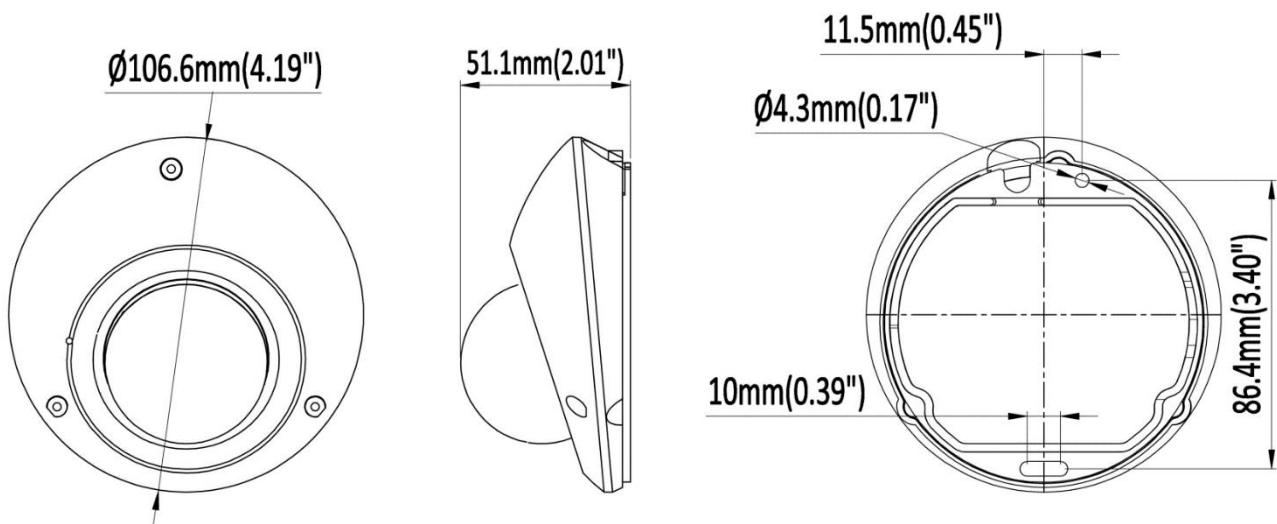

### Dimensions

## Specification

Camera	
Image Sensor	1/2.7" Progressive Scan CMOS Sensor
Min. Illumination	0.006 lux (Color), 0 lux ( IR on)
Illumination Distance	20m (IR light)
Strobe Light	N/A
Smart IR	Support
Pan/Tilt/Rotation Range	Pan: 0° ~ 30° Tilt: 0° ~ 70° Rotation: 0° ~ 30°
Lens	
Focal Length	2.8 mm
Aperture	F1.6
FOV	2.8mm @ F1.6 horizontal FOV: 111° , vertical FOV: 60°diagonal FOV: 132°
Lens Mount	M12
DORI	
DORI	2.8 mm , D: 67 m, O: 25.5 m, R: 12.8 m, I: 6.4 m
Compression Standard	
Video Compression	H.264/H.264+/H.265/H.265+/MJPEG
H.264 Codec Profile	Base/Main/High profile
H.265 Codec Profile	Main Profile
Video Bit Rate	11 Kbps ~ 10 Mbps
Triple Streams	Support
Audio Compression	G.711A, G.711U
Audio Bit Rate	64 Kbps
Image	
Max. Image Resolution	4M (2688 × 1520)
Main Stream	50Hz: 25fps 4M (2688 × 1520) 25fps 4M (2560 × 1440) , 25fps 1080P (1920 × 1080) 60Hz: 30fps 4M (2688 × 1520) 25fps 4M (2560 × 1440) 30fps 1080P (1920 × 1080)
Sub Stream	50Hz: 25fps 720P (1280 × 720) 25fps D1 (704 × 576), 25fps CIF (352 × 288) 60Hz: 30fps 720P (1280 × 720) 30fps D1 (704 × 480), 30fps CIF (352 × 240)
Third Stream	50Hz: 25fps CIF (352 × 288) 60Hz: 30fps CIF (352 × 240)

Operating Conditions	(-40°C ~ 60°C) (-40°F ~ 140°F) Humidity 95% or less (non-condensing)
Power Supply	DC12V ± 25%
POE	PoE (802.3 af)
Power Consumption	MAX. 4.8 W
Protection Level	IP67
Material	Metal
Dimensions	Φ 4.19" × 2.01" (106.6 × 51.1 mm)
Gross Weight	1.02 lb (465 g)