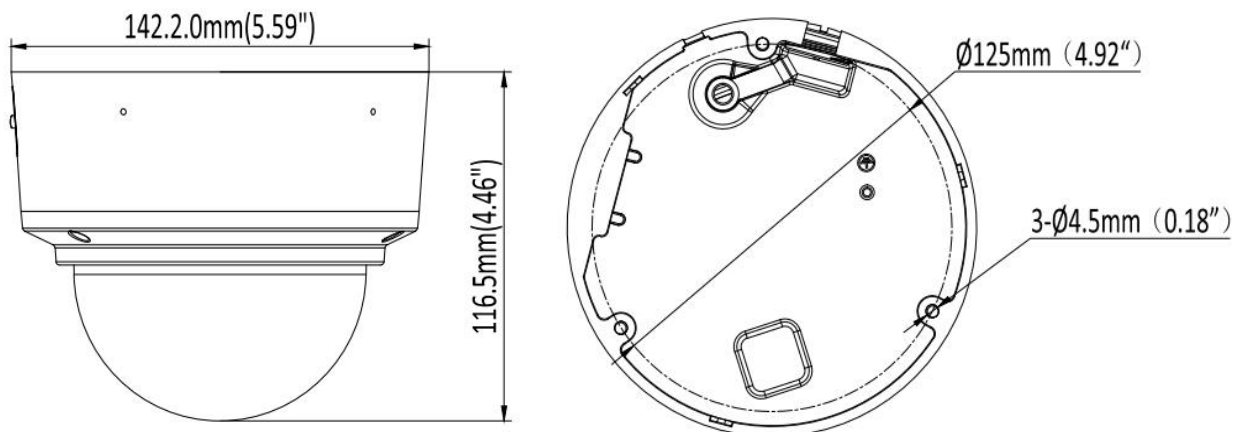

Dimensions

Specification

Camera	
Image Sensor	1/2.7" Progressive Scan CMOS Sensor
Min. Illumination	0.006 lux (Color), 0 lux (IR on)
Illumination Distance	50m (IR light)
Strobe Light	Support
Smart IR	Support
Pan/Tilt/Rotation Range	Pan: 0° ~ 355° Tilt: 0° ~ 75° Rotation: 0° ~ 355°
Lens	
Focal Length	2.7-13.5 mm
Aperture	F1.6
FOV	horizontal FOV:112° to 35.5° , vertical FOV:59° to 20° , diagonal FOV: 134° to 41°
Lens Mount	Φ 14
DORI	
DORI	2.7-13.5 mm, D: 72 m to 206 m, O: 27.9 m to 81.5 m, R: 14 m to 40.8 m, l: 7 m to 20.4m
Compression Standard	
Video Compression	H.264/H.264+/H.265/H.265+/MJPEG
H.264 Codec Profile	Base/Main/High profile
H.265 Codec Profile	Main Profile
Video Bit Rate	11 Kbps ~ 10 Mbps
Triple Streams	Support
Audio Compression	G.711A, G.711U
Audio Bit Rate	64 Kbps
Image	
Max. Image Resolution	4M (2688 × 1520)
Main Stream	50Hz: 25fps 4M (2688 × 1520) 25fps 4M (2560 × 1440) , 25fps 1080P (1920 × 1080) 60Hz: 30fps 4M (2688 × 1520) 25fps 4M (2560 × 1440) , 30fps 1080P (1920 × 1080)
Sub Stream	50Hz: 25fps 720P (1280 × 720) 25fps D1 (704 × 576) , 25fps CIF (352 × 288) 60Hz: 30fps 720P (1280 × 720) 30fps D1 (704 × 480) , 30fps CIF (352 × 240)
Third Stream	50Hz: 25fps CIF (352 × 288) 60Hz: 30fps CIF (352 × 240)

Operating Conditions	(-40°C ~ 60°C) (-40°F ~ 140°F) Humidity 95% or less (non-condensing)
Power Supply	DC12V ± 25%
POE	PoE (802.3 af)
Power Consumption	MAX. 9.5 W
Protection Level	IP67
Material	Metal
Dimensions	Φ 5.59" × 4.46" (142.2 × 116.5mm)
Gross Weight	2.25 lb (1020 g)

Related Accessories

AC-WM04-G	AC-PM02
Wall Mount, Φ136 × 120 × 208 MM	Pole Mount, Φ170 × 135.8 × 43.7 MM
	

Please select accessories according to the installation scenario: