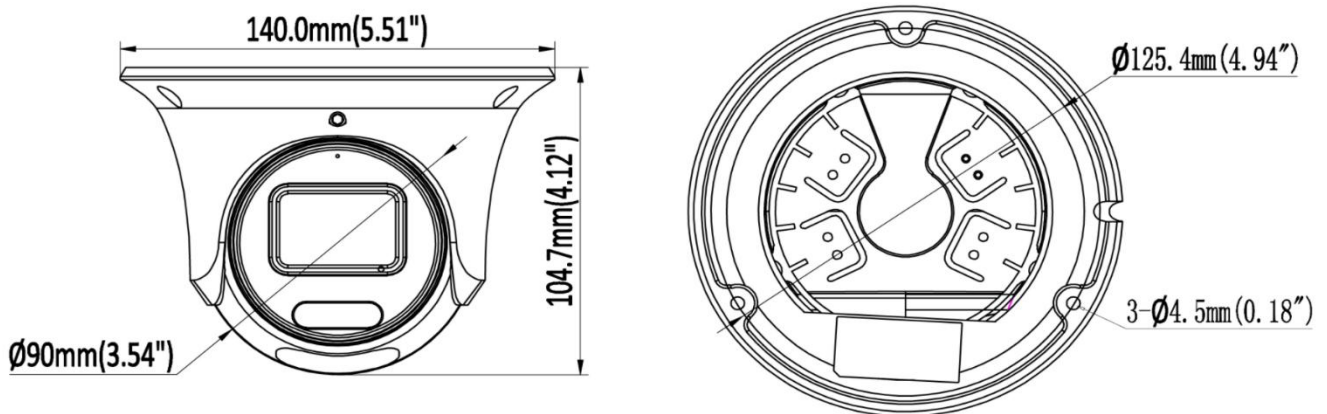

### Dimensions

## Specification

Camera	
Image Sensor	1/2.7" Progressive Scan CMOS Sensor
Min. Illumination	0.006 lux (Color), 0 lux (IR on)
Illumination Distance	30m (IR light)
Strobe Light	Support
Smart IR	Support
Pan/Tilt/Rotation Range	Pan: 0° ~ 360° Tilt: 0° ~ 75° Rotation: 0° ~ 360°
Lens	
Focal Length	2.8 mm
Aperture	F1.6
FOV	2.8mm @ F1.6 horizontal FOV: 111° , vertical FOV: 60°diagonal FOV: 132°
Lens Mount	M12
DORI	
DORI	2.8 mm, D: 65 m, O: 25.1 m, R: 12.6 m, I: 6.3 m
Compression Standard	
Video Compression	H.264/H.264+ /H.265/H.265+/MJPEG
H.264 Codec Profile	Base/Main/High profile
H.265 Codec Profile	Main Profile
Video Bit Rate	11 Kbps ~ 10 Mbps
Triple Streams	Support
Audio Compression	G.711A, G.711U
Audio Bit Rate	64 Kbps
Image	
Max. Image Resolution	5M (2880 x 1620)
Main Stream	50Hz: 25fps 5M (2880 x 1620) 25fps 4M (2688 x 1520) , 25fps 4M (2560 x 1440) , 25fps 1080P (1920 x 1080) 60Hz: 30fps 5M (2880 x 1620) , 30fps 4M (2688 x 1520) , 30fps 4M (2560 x 1440) , 30fps 1080P (1920 x 1080)
Sub Stream	50Hz: 25fps 720P (1280 x 720) 25fps D1 (704 x 576), 25fps CIF (352 x 288) 60Hz: 30fps 720P (1280 x 720) 30fps D1 (704 x 480), 30fps CIF (352 x 240)
Third Stream	50Hz: 25fps CIF (352 x 288) 60Hz: 30fps CIF (352 x 240)

Power Supply	DC12V ± 25%
POE	PoE (802.3 af)
Power Consumption	MAX. 6.5 W
Protection Level	IP67
Material	Metal
Dimensions	Φ 5.51" × 4.12" (140 × 104.7 mm)
Gross Weight	1.76 lb (800 g)

## Related Accessories

AC-JB04	AC-WM04	AC-WM04-G	AC-PM02	AC-CMB02
Junction Box, Φ 142 × 46.5 MM	Wall Mount, Φ 136 × 120 × 208 MM	Wall Mount, Φ136 × 120 × 208 MM	Pole Mount, Φ 170 × 135.8 × 43.7 MM	Pendant Mount, Φ 116 × 734.5 MM
				