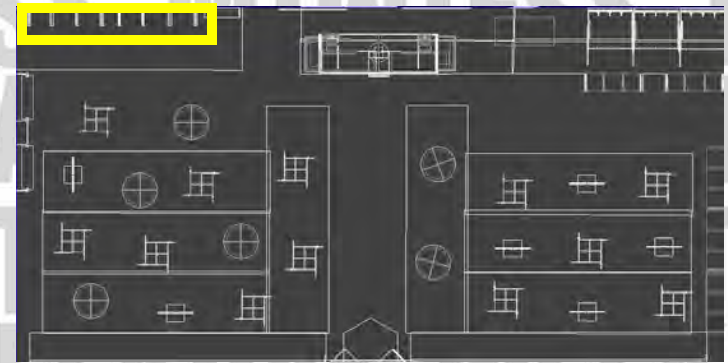

SKU#: 9914

WEEKDAY

Outerwear Department

Wall Cubes

WEEKDAY

Accessories Department

Hanging Wall Fixture

SKU#: 9888