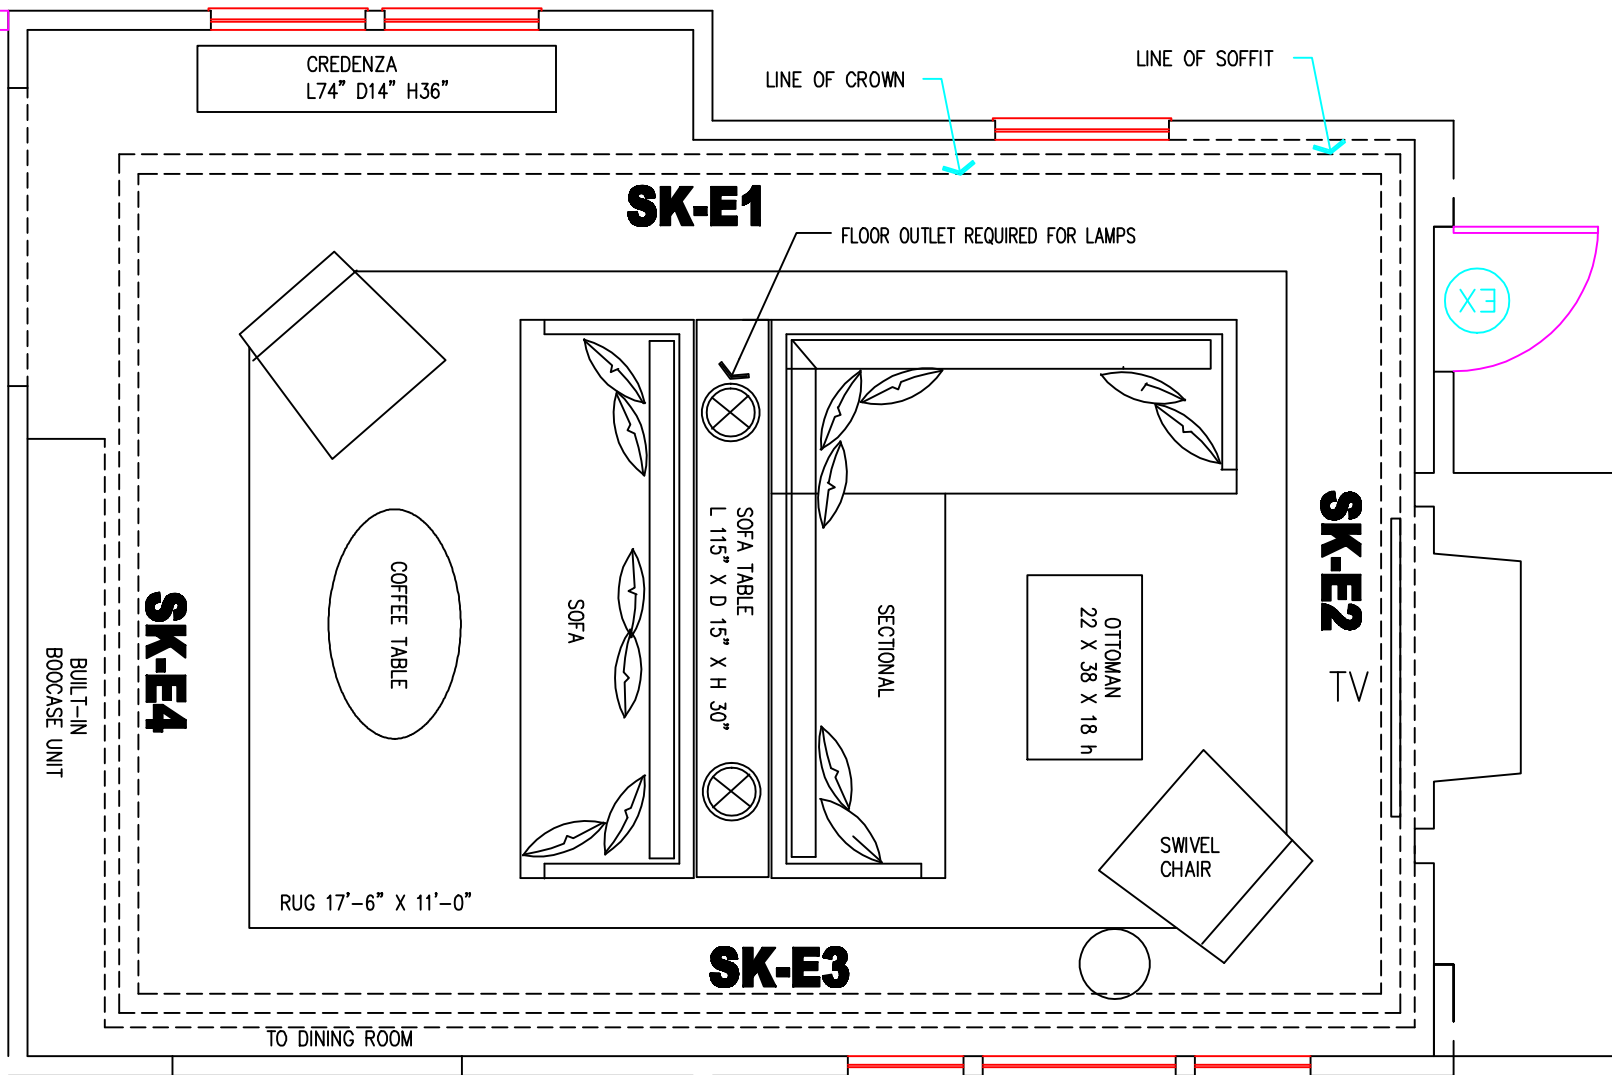

xref-comm1 LR FLOOR PLAN & ELEV

DESIGN INTENT ONLY

LIVING ROOM FURNITURE PLAN
ROSLYN HEIGHTS, NY
DATE: 01/28/2026

SCALE: 3/8" = 1'-0"

PRELIMINARY

SK-1