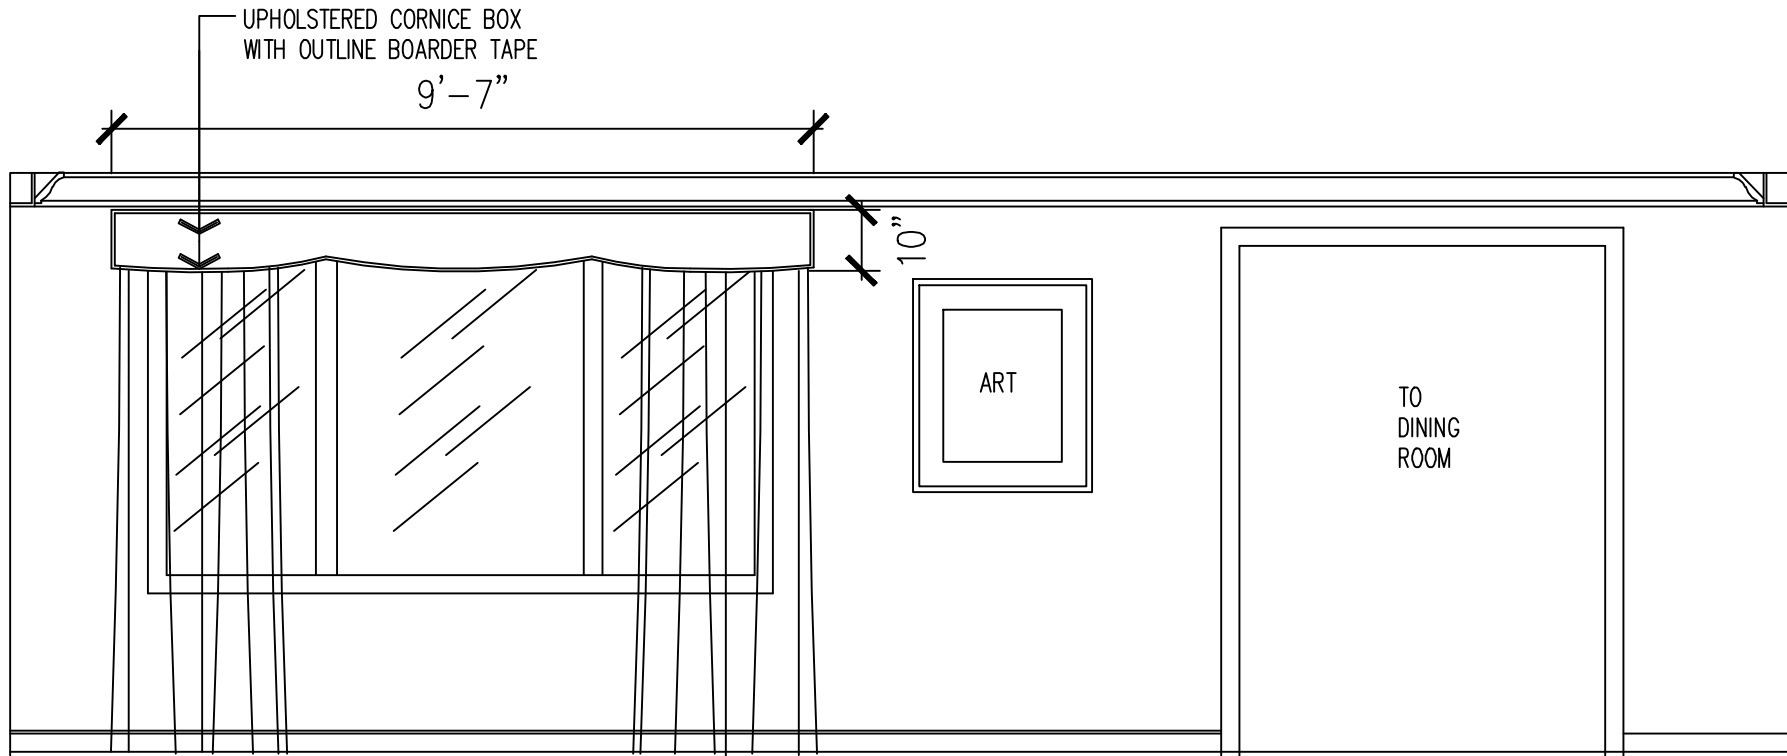

xref-comm1 LR FLOOR PLAN & ELEV

PRELIMINARY

DESIGN INTENT ONLY

LIVING ROOM ELEVATION

ROSLYN HEIGHTS, NY

DATE: 01/28/2024

SCALE:  $3/8'' = 1'-0''$

**SK-E3**