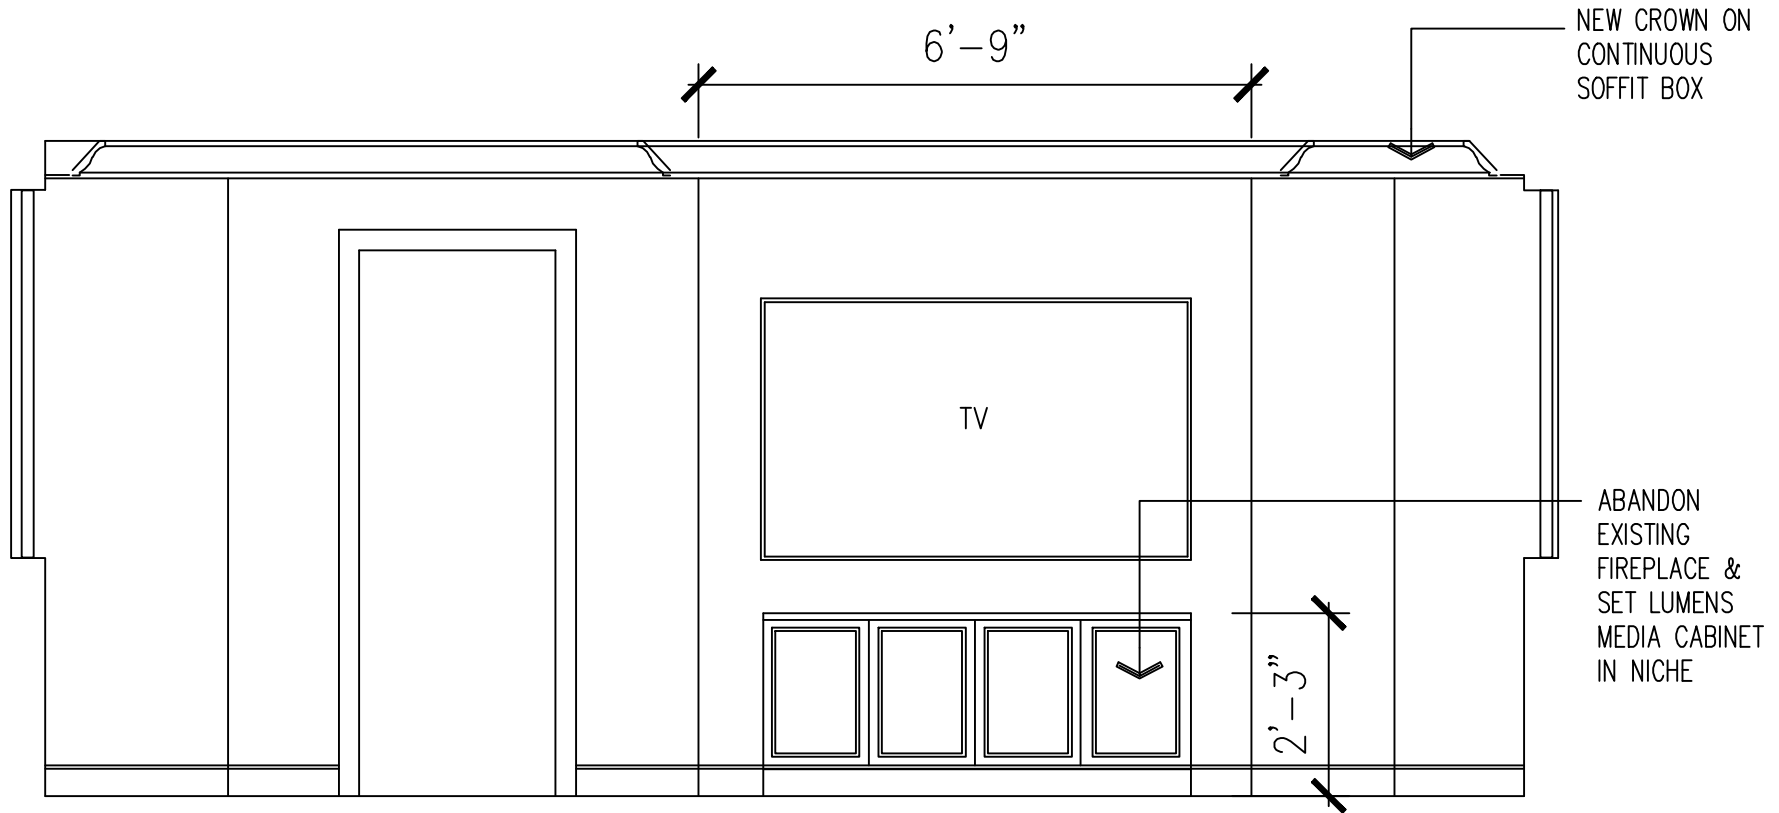

xref-comm1 LR FLOOR PLAN & ELEV

PRELIMINARY

DESIGN INTENT ONLY

LIVING ROOM ELEVATION

ROSLYN HEIGHTS, NY

DATE: 01/28/2026

SCALE: 3/8" = 1'-0"

**SK-E2**