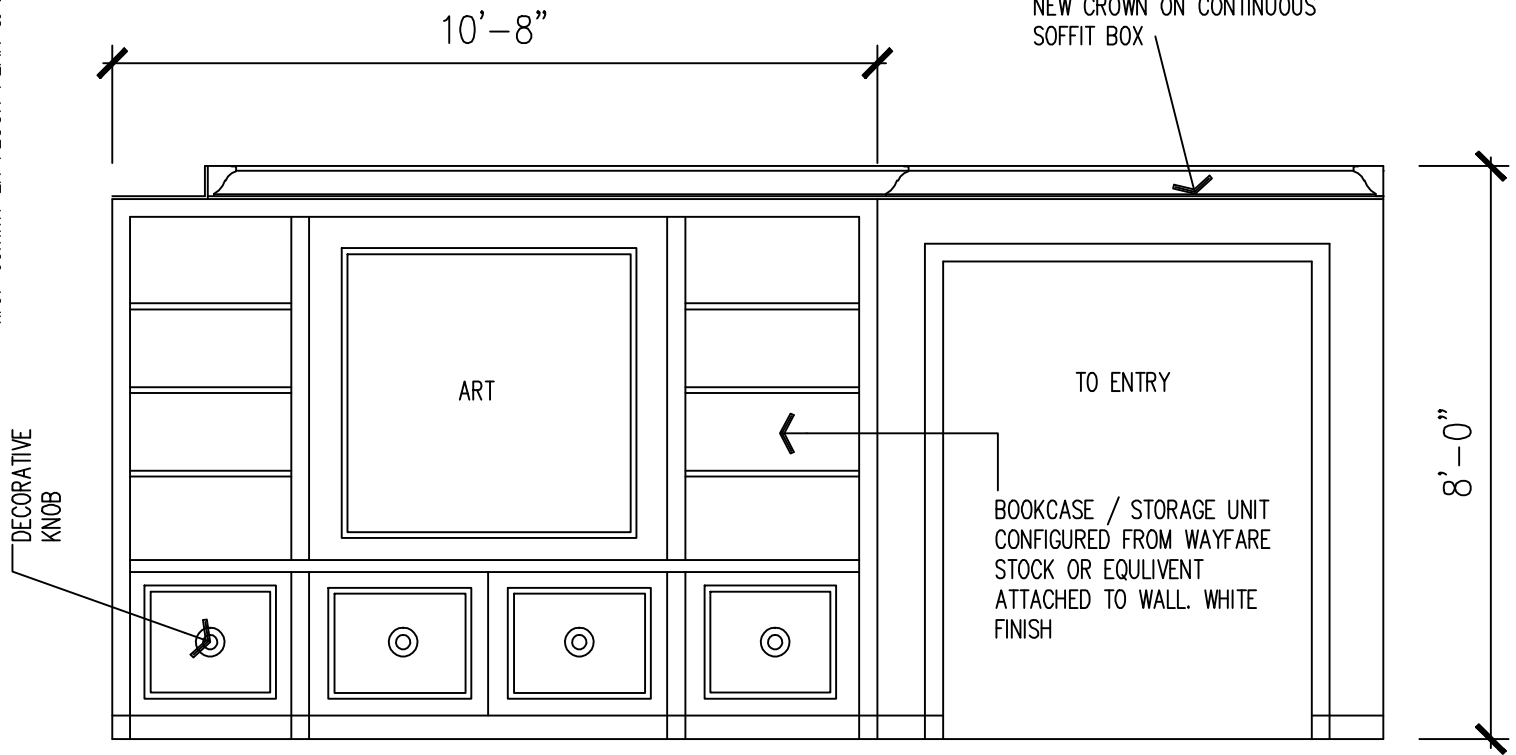

xref-comm1 LR FLOOR PLAN & ELEV

PRELIMINARY

DESIGN INTENT ONLY

LIVING ROOM BUILT-IN ELEVATION

ROSLYN HEIGHTS, NY

DATE: 01/28/2024

SCALE: 3/8" = 1'-0"

SK-E4