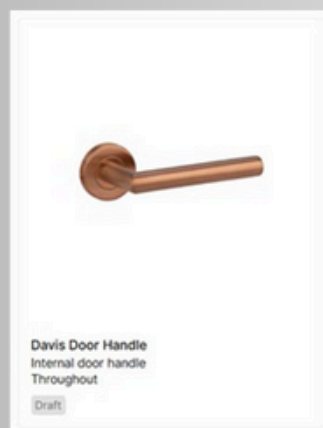

DOOR HARDWARE