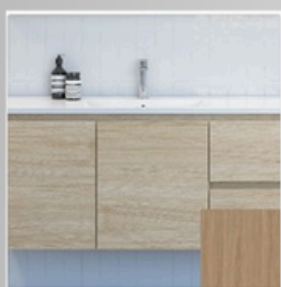

Nevada - Wall Hung, no top
Vanity
Bathrooms

Draft