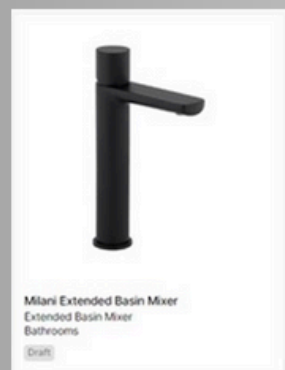

Milani Extended Basin Mixer
Extended Basin Mixer
Bathrooms

Draft