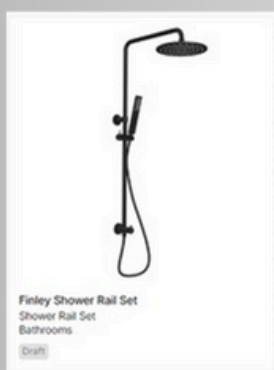

Finley Shower Rail Set
Shower Rail Set
Bathrooms

Draft