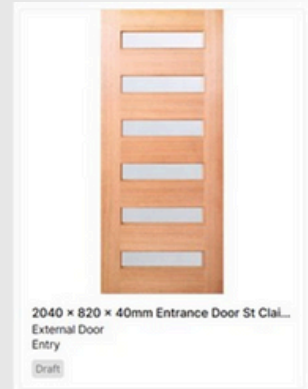

INCLUSIONS

All Schemes

FIXTURES AND FINISHES