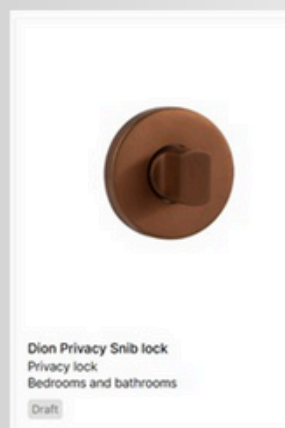

DOOR HARDWARE