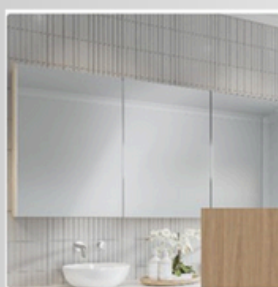

Denver Shaving Cabinet 900
Shaving Cabinet
Bathrooms

Draft