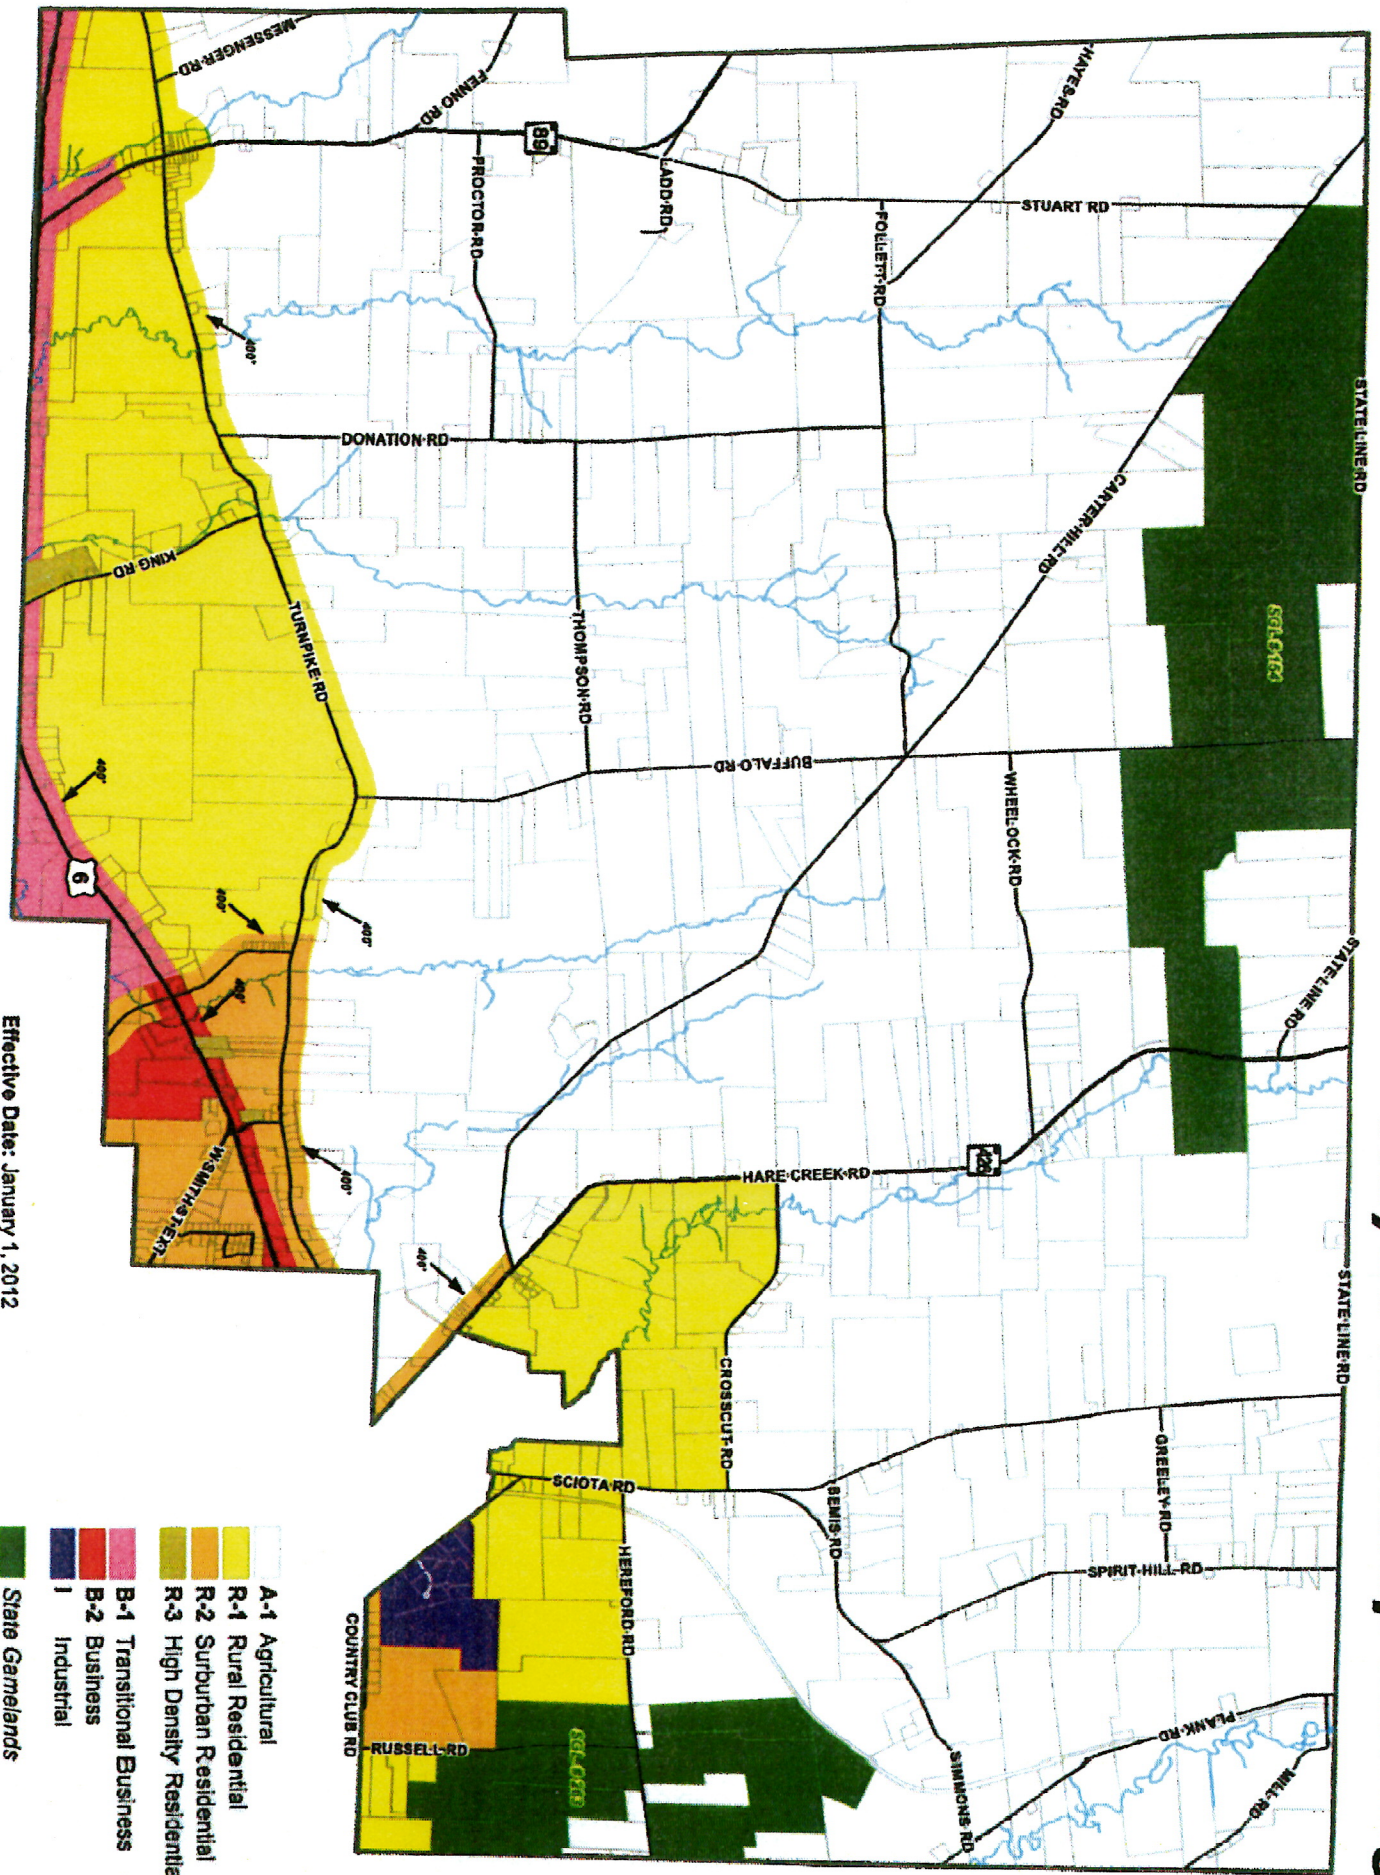

Wayne Township Zoning

Effective Date: January 1, 2012