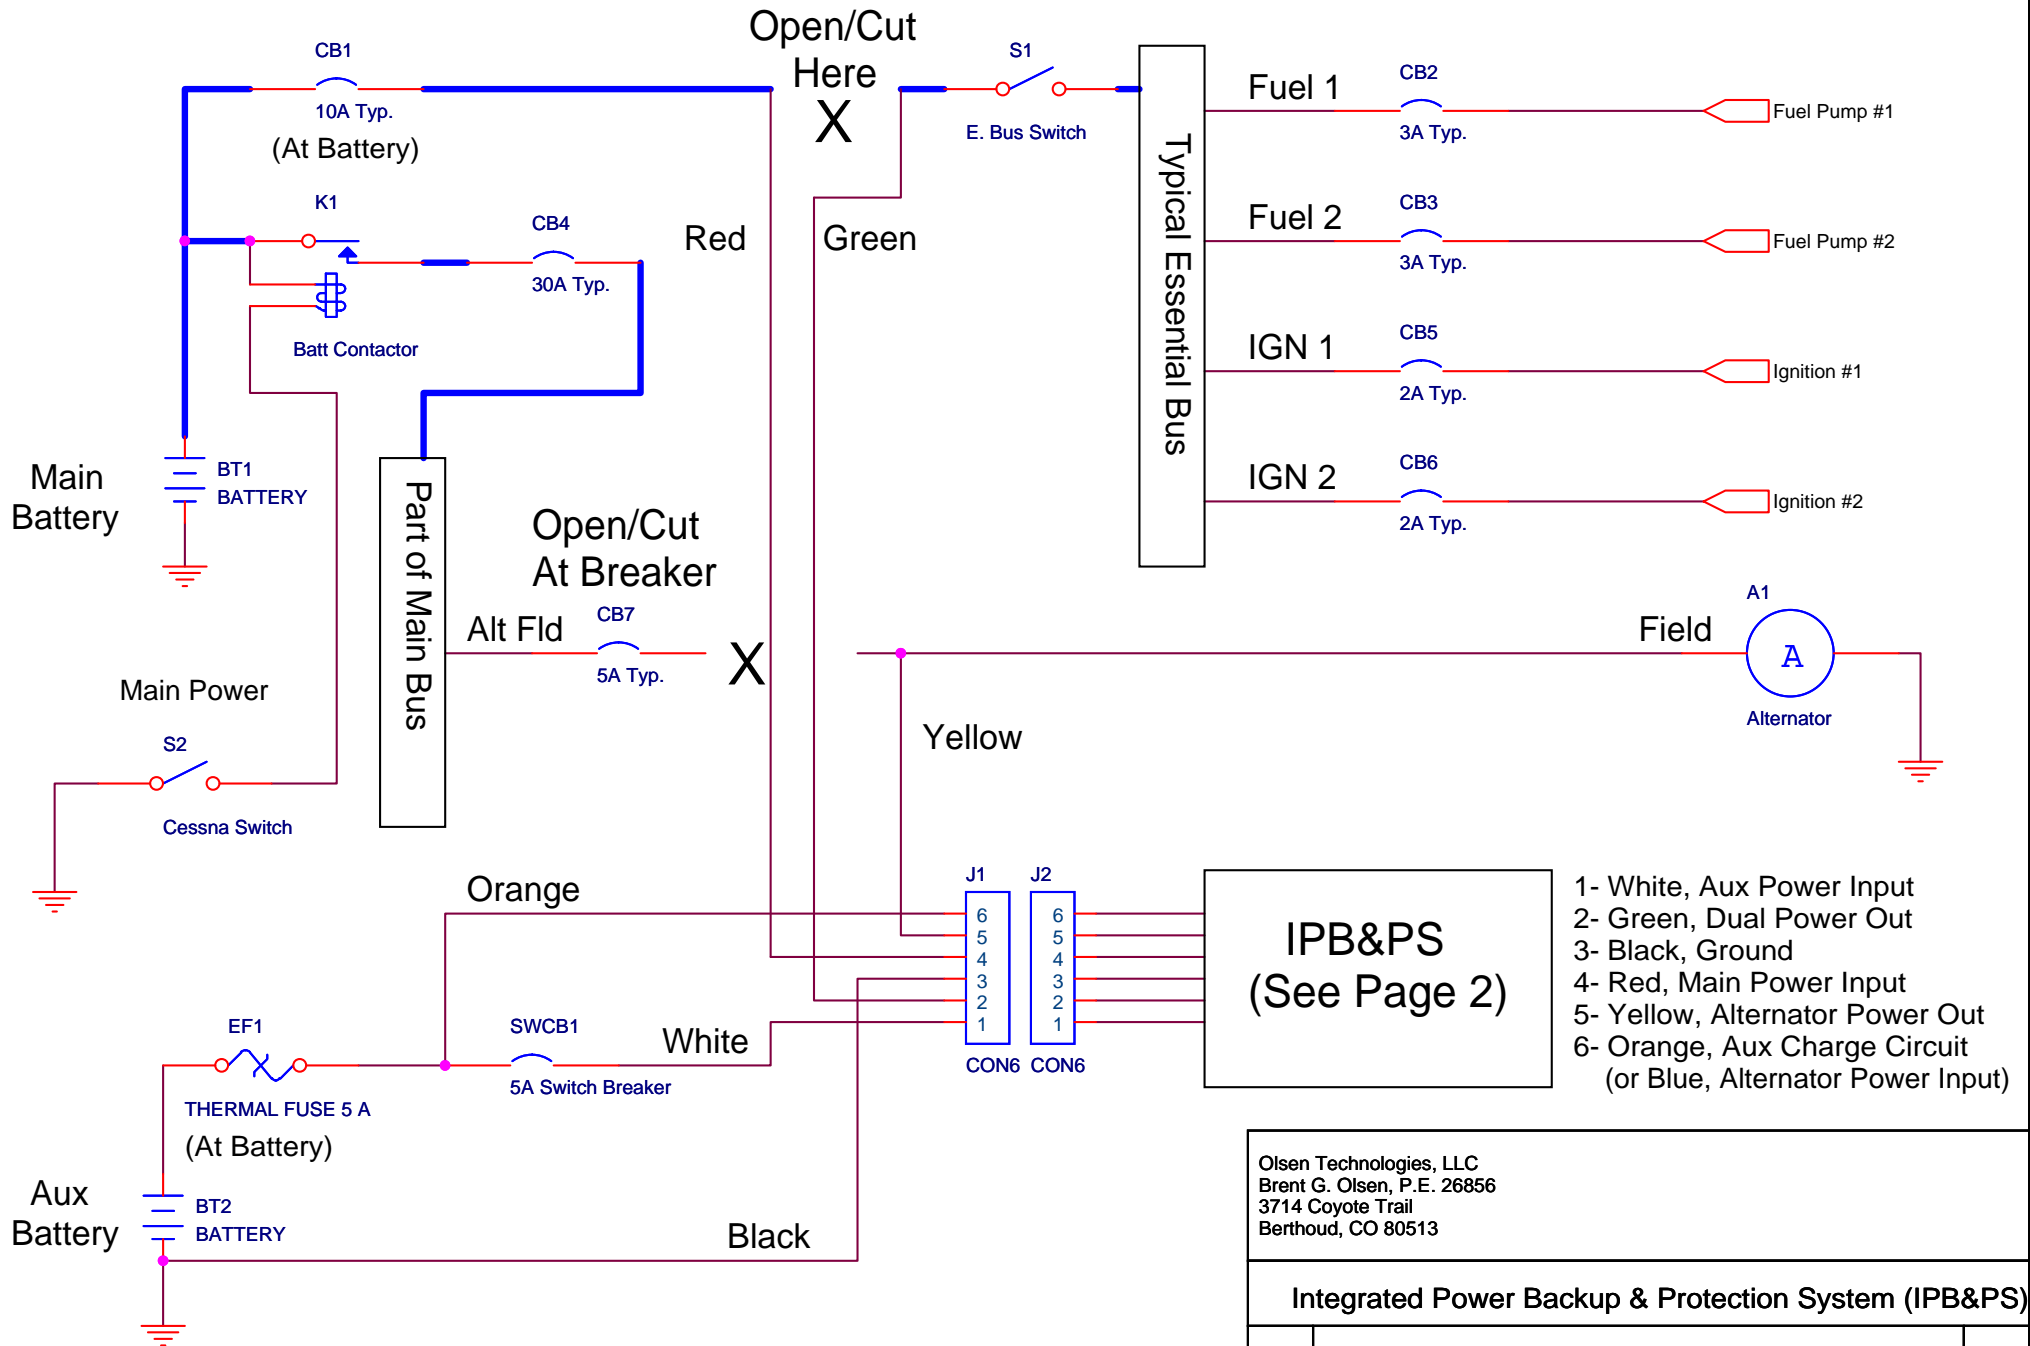

Typical IPB&PS Installation: Quick Reference Guide

Notice: Olsen Technologies products and Specs are subject to change without notice.

Olsen Technologies, LLC
 Brent G. Olsen, P.E. 26856
 3714 Coyote Trail
 Berthoud, CO 80513

Integrated Power Backup & Protection System (IPB&PS)

A	OT-2001_IPB&PS	D
Saturday, November 11, 2006		
1	2	E