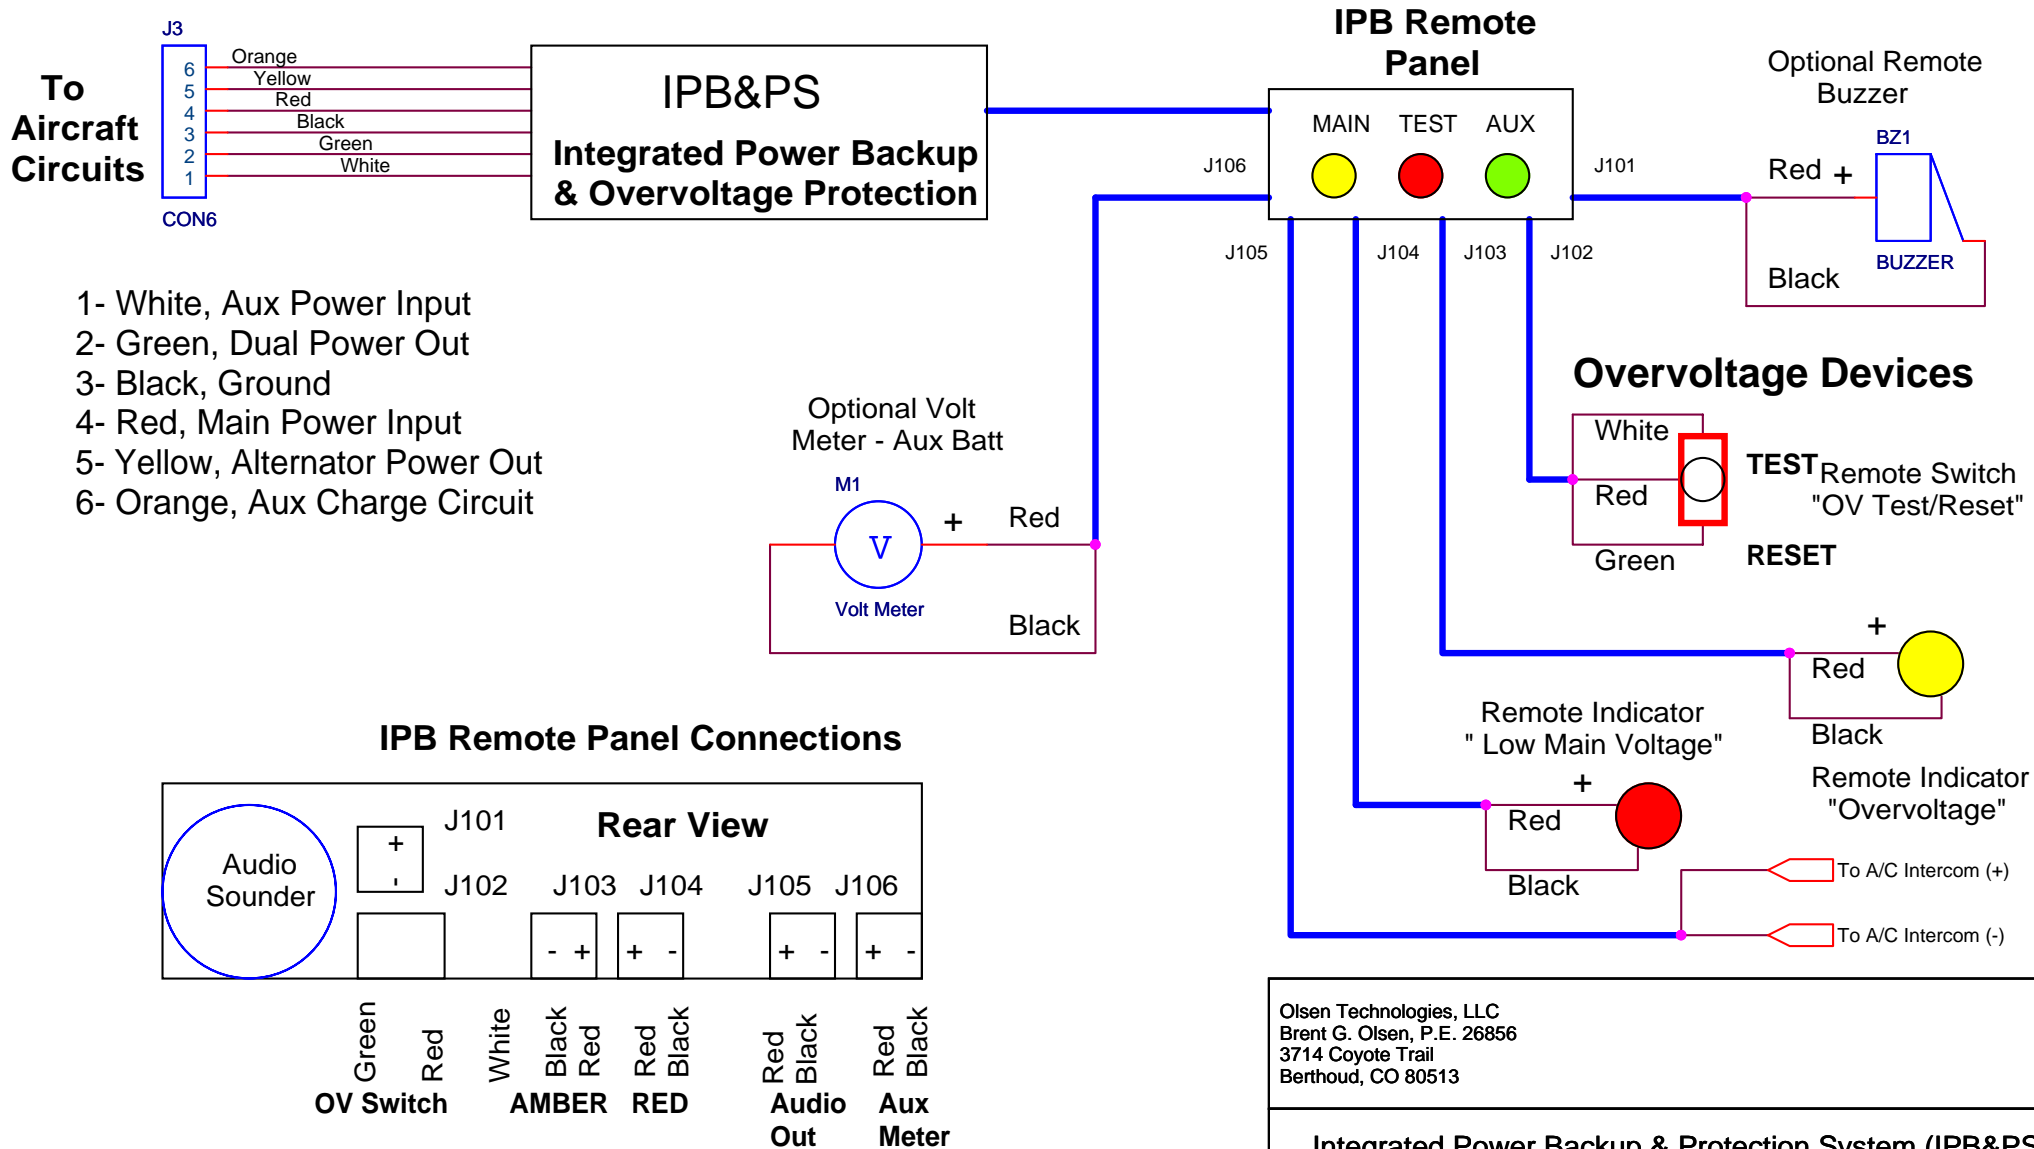

Typical IPB&PS Installation: Quick Reference Guide

Olsen Technologies, LLC
Brent G. Olsen, P.E. 26856
3714 Coyote Trail
Berthoud, CO 80513

Integrated Power Backup & Protection System (IPB&PS)

A	OT-2001_IPB&PS	D
Saturday, November 11, 2006		2 2

Notice: Olsen Technologies products and Specs are subject to change without notice.