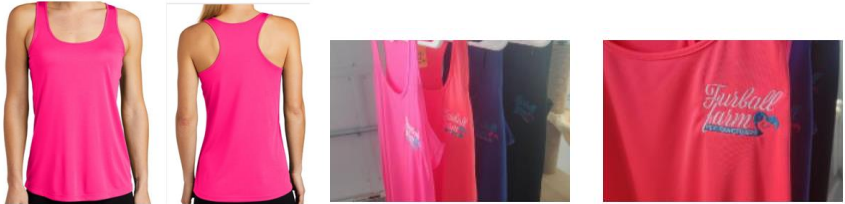

**Be sure to click on family and friends when paying via PayPal**

Ladies Racerback Tank - \$20	XS	S	M	L	XL	XXL	3XL	4XL
Size	2	4/6	8/10	12/14	16/18	20/22	24/26	28/30
Bust	15	16	17	18 1/2	20	21 1/2	23 1/2	25 1/2
Body Length at Back	26	26 1/2	27	27 1/2	28	28 1/2	29	29 1/2
Bust Measured across the chest one inch below armhole when laid flat.								
Body Length at Back measured from high point shoulder to finished hem at back.								
Colors: Black, Hot Coral, Neon Pink, True Royal								

Ladies Blend V-Neck Tee - \$25	XS	S	M	L	XL	XXL	3XL	4XL
Size	2	4/6	8/10	12/14	16/18	20/22	24/26	28/30
Bust	17 1/4	18 1/4	19 1/4	20 3/4	22 1/4	23 3/4	25 3/4	27 3/4
Body Length at Back	25 1/2	26	26 1/2	27	27 1/2	28	28 1/2	29
Sleeve length	13	13 1/2	14	14 5/8	15 1/4	15 7/8	16 1/2	17 1/8
Bust Measured across the chest one inch below armhole when laid flat.								
Body Length at Back measured from high point shoulder to finished hem at back.								
Sleeve length measured start at center of neck and measure down shoulder, down sleeve to hem.								
Colors: Neon Pink Heather, Sapphire Heather								

V-Neck Tee will also have FF logo.

Dry-Fit Tee - \$25	XS	S	M	L	XL	XXL	3XL	4XL
Chest Width	18 1/2	20	21 1/2	23	24 1/2	26	28	30
Body Length at Back	27	28	29	30	31	32	32 1/2	33
Sleeve length	17 3/4	18 1/2	19 1/4	20	20 3/4	21 1/2	22 1/4	23
Chest Width measured across the chest one inch below armhole when flat.								
Body Length at Back measured from high point shoulder to finished hem at back.								
Sleeve length measured start at center of neck and measure down shoulder, down sleeve to hem.								
Colors: Atomic Blue, Black, Neon Pink, Tropic Blue								