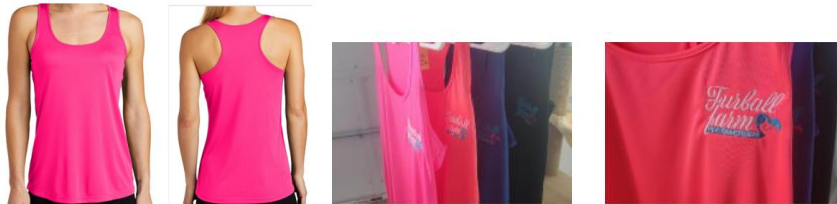

Be sure to click on family and friends when paying via PayPal

Ladies Racerback Tank - \$20	XS	S	M	L	XL	XXL	3XL	4XL
Size	2	4/6	8/10	12/14	16/18	20/22	24/26	28/30
Bust	15	16	17	18 1/2	20	21 1/2	23 1/2	25 1/2
Body Length at Back	26	26 1/2	27	27 1/2	28	28 1/2	29	29 1/2

Bust Measured across the chest one inch below armhole when laid flat.

Body Length at Back measured from high point shoulder to finished hem at back.

Colors: Black, Hot Coral, Neon Pink, True Royal

Ladies Blend V-Neck Tee - \$25	XS	S	M	L	XL	XXL	3XL	4XL
Size	2	4/6	8/10	12/14	16/18	20/22	24/26	28/30
Bust	17 1/4	18 1/4	19 1/4	20 3/4	22 1/4	23 3/4	25 3/4	27 3/4
Body Length at Back	25 1/2	26	26 1/2	27	27 1/2	28	28 1/2	29
Sleeve length	13	13 1/2	14	14 5/8	15 1/4	15 7/8	16 1/2	17 1/8

Colors: Neon Pink Heather, Sapphire Heather

V-Neck Tee will also have FF logo.

Dry-Fit Tee - \$25	XS	S	M	L	XL	XXL	3XL	4XL
Chest Width	18 1/2	20	21 1/2	23	24 1/2	26	28	30
Body Length at Back	27	28	29	30	31	32	32 1/2	33
Sleeve length	17 3/4	18 1/2	19 1/4	20	20 3/4	21 1/2	22 1/4	23